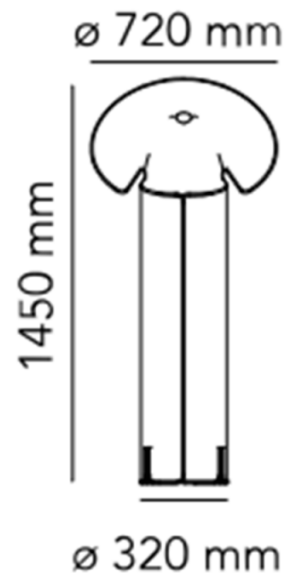

## Flos Chiara Floor Lamp

Flos Chiara Floor Lamp was designed by Mario Bellini in 1969. This indirect floor lamp is made from a chrome reflective stainless steel sheet which has been laser-cut and intentionally finished with an opaque white plastic film. The extruded black TPU runs along the profile of the body and works as a seal. A plastic white film has been folded and closed with hooks which have been formed from the sheet of metal directly. Chiara Floor Lamp has an internal base which is painted in a steel colour and attached to the body for stability and support for the bulb socket.

Flos Chiara Floor Lamp comes with a 190cm cable which has a dimmer switch attached to adjust the brightness. This floor lamp is incredibly unique and is an eye-catching piece whether the setting is commercial or residential. Chiara Floor Lamp is also available as a [table lamp version](#).

## PRODUCT SPECIFICATION

**Light Source:** 1X Max 15W LED E27 (Excluded)

**IP Code:** 20

**Dimming:** In line dimmer switch on cable

**Dimensions:** Height: 71cm  
Cable Length: 190cm

**For all sales and technical enquiries, please contact:**