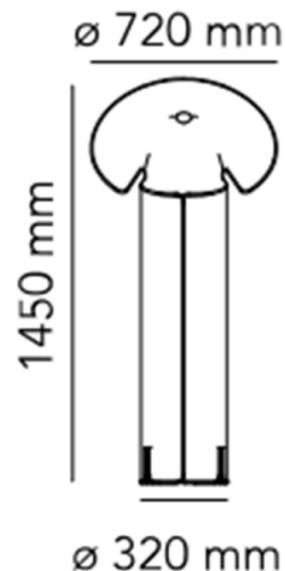

## Flos Chiara Floor Lamp

Flos Chiara Floor Lamp was designed by Mario Bellini in 1969. This indirect floor lamp is made from a chrome reflective stainless steel sheet which has been laser-cut and intentionally finished with an opaque white plastic film. The extruded black TPU runs along the profile of the body and works as a seal. A plastic white film has been folded and closed with hooks which have been formed from the sheet of metal directly. Chiara Floor Lamp has an internal base which is painted in a steel colour and attached to the body for stability and support for the bulb socket.

Flos Chiara Floor Lamp comes with a 190cm cable which has a dimmer switch attached to adjust the brightness. This floor lamp is incredibly unique and is an eye-catching piece whether the setting is commercial or residential. Chiara Floor Lamp is also available as a [table lamp version](#).

## PRODUCT SPECIFICATION

**Light Source:** 1 x Max 15W LED E27 (Excluded)

**IP Code:** 20

**Dimming:** In-line dimmer switch on cable.

**Dimensions:** Height: 71cm  
Cable Length: 190cm

**For all sales and technical enquiries, please contact:**