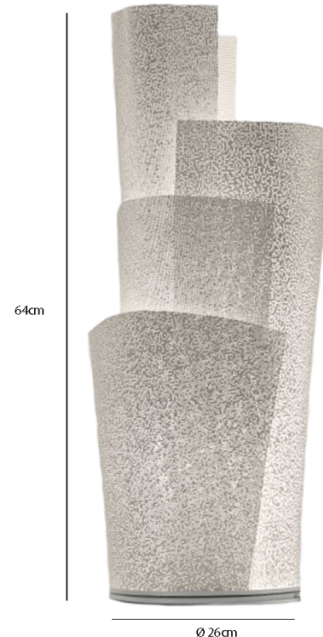

The Blossom LED Table Lamp is available in two finishes, white and multicoloured. The steel mesh filters the light and creates a warm glow, making this lamp perfect for adding ambient light to a bedroom or living room. They can be displayed individually or as multiples to add a warm, ambient glow to any interior.

PRODUCT SPECIFICATION

Light Source: 7W, 2700K, 850 Lumens

IP Code: 20

Dimming: In-line on/off switch on cable.

Dimensions: Ø26cm
Height: 64cm
Depth: 23cm

For all sales and technical enquiries, please contact: