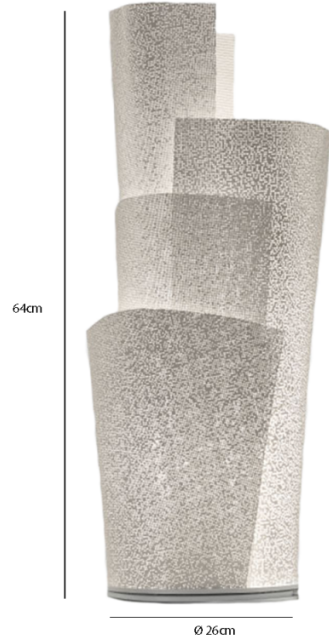

The Blossom LED Table Lamp is available in two finishes, white and multicoloured. The steel mesh filters the light and creates a warm glow, making this lamp perfect for adding ambient light to a bedroom or living room.

## PRODUCT SPECIFICATION

- Light Source:** 7W, 2700K, 850 Lumens
- IP Code:** 20
- Dimming:** In-line on/off switch on cable.
- Dimensions:** Ø26cm  
Height: 64cm  
Depth: 23cm

**For all sales and technical enquiries, please contact:**