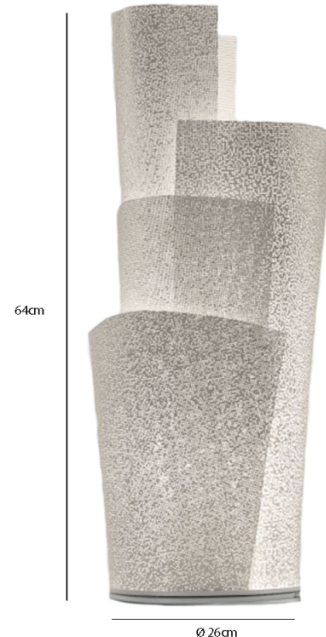

The Blossom LED Table Lamp is available in two finishes, white and multicoloured. The steel mesh filters the light and creates a warm glow, making this lamp perfect for adding ambient light to a bedroom or living room. They can be displayed individually or as multiples to add a warm, ambient glow to any interior.

## PRODUCT SPECIFICATION

**Light Source:** 7W, 2700K, 850 Lumens

**IP Code:** 20

**Dimming:** In-line on/off switch on cable.

**Dimensions:** Ø26cm  
Height: 64cm  
Depth: 23cm

**For all sales and technical enquiries, please contact:**