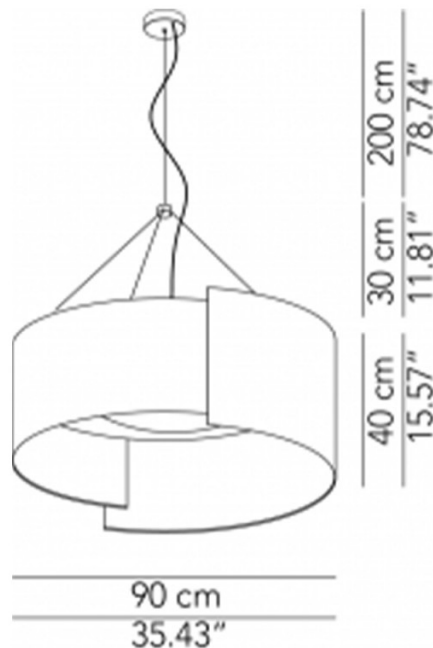

PRODUCT DESCRIPTION

Designer: Roberto Paoli

Modoluce Alco LED Suspension

Ex-Display, with signs of wear and tear. Boxed in non-original packaging.
1 x Black/Grey Available.

The Modoluce Alco LED Suspension consists of two upholstered semi-circular elements that enclose the LED diffuser and light source. Dress your light with the allure and technology of Alco's embracing shapes which are also designed to provide acoustic benefits, making it perfect for areas of socialisation like dining spaces and places in the hospitality sector. This large LED suspension creates a dramatic effect with a strong visual impact.

PRODUCT SPECIFICATION

Light Source: 23W, 2700K, 3628 Lumens

IP Code: 20

Dimming: Non-Dimmable.

Dimensions: Ø90cm
Shade Height: 40cm
Drop Height: 200cm

For all sales and technical enquiries, please contact: