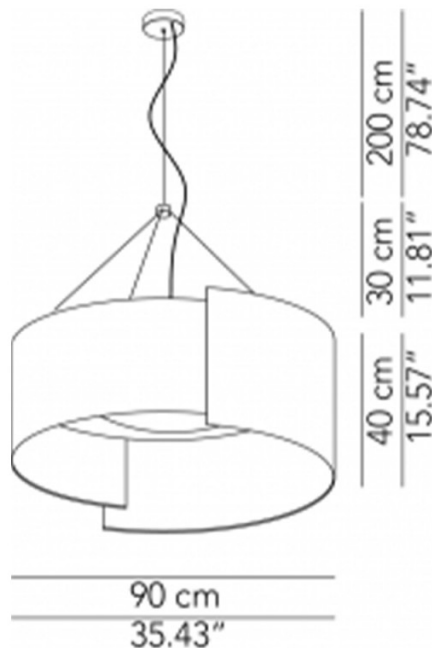

Designer: Roberto Paoli

Modoluce Alco LED Suspension

Ex-Display, with signs of wear and tear. Boxed in non-original packaging.
1 x Black/Grey Available.

The Modoluce Alco LED Suspension consists of two upholstered semi-circular elements that enclose the LED diffuser and light source. Dress your light with the allure and technology of Alco's embracing shapes which are also designed to provide acoustic benefits, making it perfect for areas of socialisation like dining spaces and places in the hospitality sector. This large LED suspension creates a dramatic effect with a strong visual impact.

PRODUCT SPECIFICATION

Light Source: 23W, 2700K, 3628 Lumens

IP Code: 20

Dimming: Non-Dimmable.

Dimensions: Ø90cm
Shade Height: 40cm
Drop Height: 200cm

For all sales and technical enquiries, please contact: