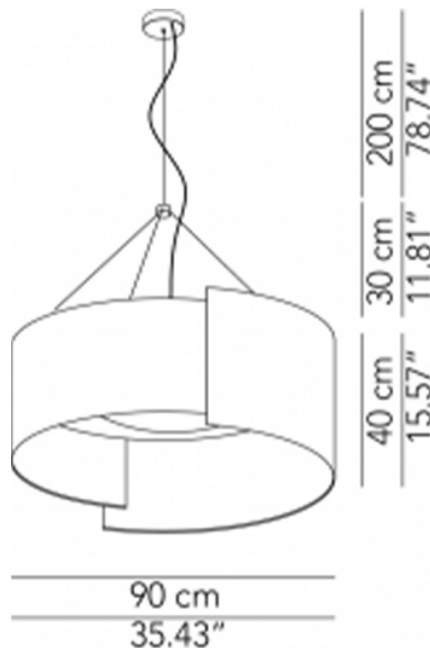

PRODUCT DESCRIPTION

Designer: Roberto Paoli

Modoluce Alco LED Suspension

Ex-Display, with signs of wear and tear. Boxed in non-original packaging.
1 x Black/Grey Available.

The Modoluce Alco LED Suspension consists of two upholstered semi-circular elements that enclose the LED diffuser and light source. Dress your light with the allure and technology of Alco's embracing shapes which are also designed to provide acoustic benefits, making it perfect for areas of socialisation like dining spaces and places in the hospitality sector. This large LED suspension creates a dramatic effect with a strong visual impact.

PRODUCT SPECIFICATION

- Light Source:** 23W, 2700K, 3628 Lumens
- IP Code:** 20
- Dimming:** Non-Dimmable.
- Dimensions:** Ø90cm
Shade Height: 40cm
Drop Height: 200cm

For all sales and technical enquiries, please contact: