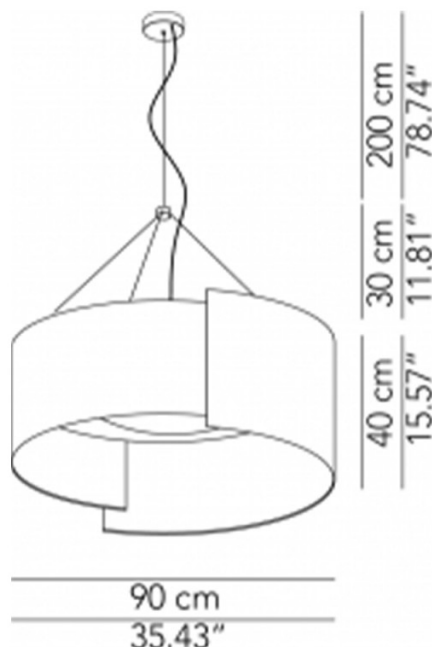

## PRODUCT SPECIFICATION

**Light Source:** 23W, 2700K, 3628 Lumens

**IP Code:** 20

**Dimming:** Non-Dimmable.

**Dimensions:** Ø90cm  
Shade Height: 40cm  
Drop Height: 200cm

For all sales and technical enquiries, please contact: