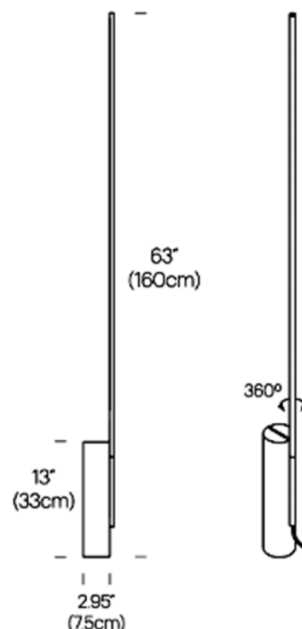

PRODUCT SPECIFICATION

Light Source: 10W, 3000K, 750 Lumens

IP Code: 20

Dimming: In-line dimmer switch on product.

Dimensions: Total height: 160cm
Base height: 33cm
Base diameter: Ø 75cm
Cable length: 200cm