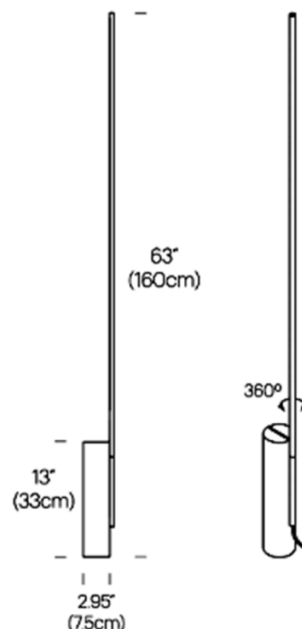

Pablo®

Pablo Designs T.O LED Floor Lamp

LA10898/F

SOURCE: <https://www.davidvillagelighting.co.uk/product/Pablo-Designs-TO-LED-Floor-Lamp/10001391>

PRODUCT DESCRIPTION

Designer: Pablo Studio

Pablo Designs T.O LED Floor Lamp

PRODUCT SPECIFICATION

- Light Source:** 10W, 3000K, 750 Lumens
- IP Code:** 20
- Dimming:** In line dimmer switch on product
- Dimensions:** Total height: 160cm
Base height: 33cm
Base diameter: Ø 75cm
Cable length: 200cm