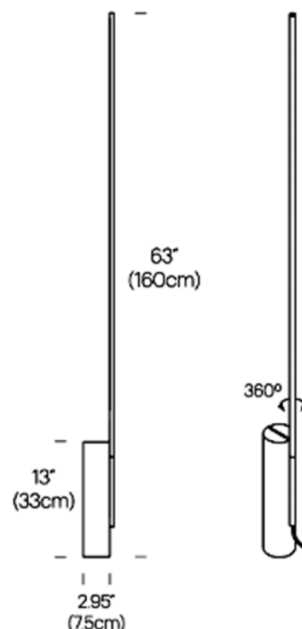

PRODUCT SPECIFICATION

Light Source: 10W, 3000K, 750 Lumens

IP Code: 20

Dimming: In line dimmer switch on product

Dimensions: Total height: 160cm
Base height: 33cm
Base diameter: Ø 75cm
Cable length: 200cm