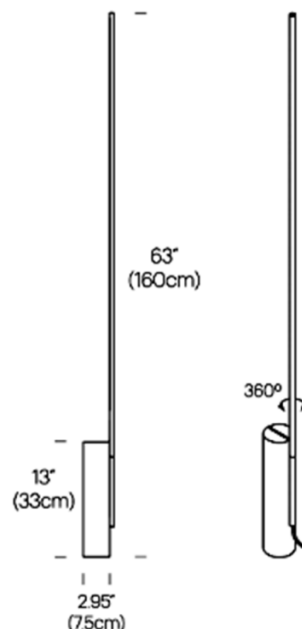

PRODUCT SPECIFICATION

Light Source: 10W, 3000K, 750 Lumens

IP Code: 20

Dimming: In-line dimmer switch on product.

Dimensions: Total height: 160cm  
Base height: 33cm  
Base diameter: Ø 75cm  
Cable length: 200cm