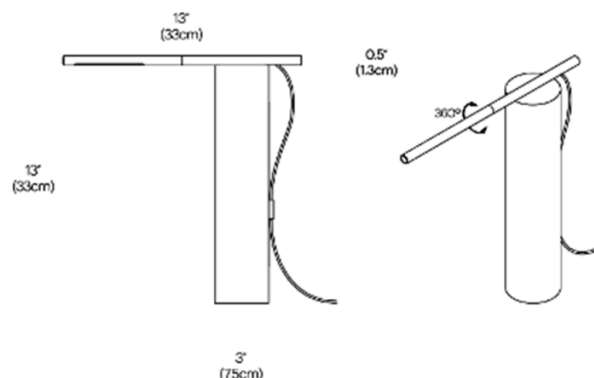

Pablo®

Pablo Designs T.O LED Table Lamp

LA10898/T

SOURCE: <https://www.davidvillagelighting.co.uk/product/Pablo-Designs-TO-LED-Table-Lamp/10001390>

PRODUCT DESCRIPTION

Designer: Pablo Studio

Pablo Designs T.O LED Table Lamp

Pablo Designs T.O LED Table Lamp was designed by Pablo Studio. The LED light sits on top of the solid marble structure. The LED wand is divided between front and back sections allowing for 360° control which concentrates the light where you need it the most. The cable is fitted with a magnet which can be secured to the body of the lamp for an effortless and seamless look. T.O represents a harmonious dialogue between darkness and lightness and a perfect amount between light and sculpture.

PRODUCT SPECIFICATION

- Light Source:** 4.5W, 3000K, 300 Lumens
- IP Code:** 20
- Dimming:** In line dimmer on product
- Dimensions:** Height: 33cm
Base diameter: Ø 75cm
Light source: 33cm
Cable length: 200cm