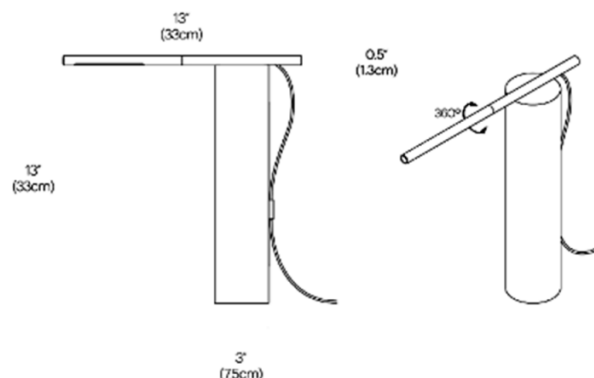

Pablo Designs T.O LED Table Lamp was designed by Pablo Studio. The LED light sits on top of the solid marble structure. The LED wand is divided between front and back sections allowing for 360° control which concentrates the light where you need it the most. The cable is fitted with a magnet which can be secured to the body of the lamp for an effortless and seamless look. T.O represents a harmonious dialogue between darkness and lightness and a perfect amount between light and sculpture.

PRODUCT SPECIFICATION

Light Source: 5W, 3000K, 220 Lumens

IP Code: 20

Dimming: In-line dimmer on product.

Dimensions: Height: 33cm
Base diameter: Ø 75cm
Light source: 33cm
Cable length: 200cm

For all sales and technical enquiries, please contact: