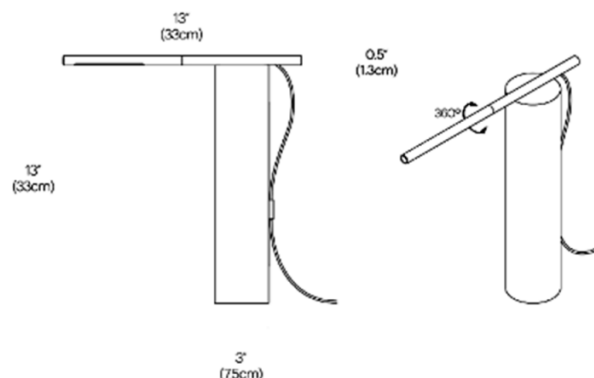

Pablo Designs T.O LED Table Lamp was designed by Pablo Studio. The LED light sits on top of the solid marble structure. The LED wand is divided between front and back sections allowing for 360° control which concentrates the light where you need it the most. The cable is fitted with a magnet which can be secured to the body of the lamp for an effortless and seamless look. T.O represents a harmonious dialogue between darkness and lightness and a perfect amount between light and sculpture.

PRODUCT SPECIFICATION

Light Source: 5W, 3000K, 220 Lumens

IP Code: 20

Dimming: In-line dimmer on product.

Dimensions: Height: 33cm  
Base diameter: Ø 75cm  
Light source: 33cm  
Cable length: 200cm

For all sales and technical enquiries, please contact: