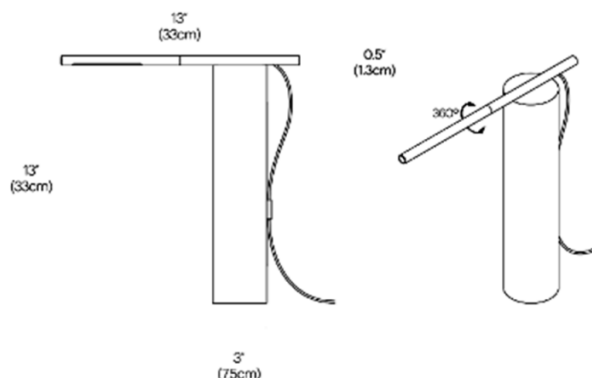

Pablo®

Pablo Designs T.O LED Table Lamp

LA10898/T

SOURCE: <https://www.davidvillagelighting.co.uk/product/Pablo-Designs-TO-LED-Table-Lamp/10001390>

PRODUCT DESCRIPTION

Designer: Pablo Studio

Pablo Designs T.O LED Table Lamp

Pablo Designs T.O LED Table Lamp was designed by Pablo Studio. The LED light sits on top of the solid marble structure. The LED wand is divided between front and back sections allowing for 360° control which concentrates the light where you need it the most. The cable is fitted with a magnet which can be secured to the body of the lamp for an effortless and seamless look. T.O represents a harmonious dialogue between darkness and lightness and a perfect amount between light and sculpture.

PRODUCT SPECIFICATION

- Light Source:** 4.5W, 3000K, 300 Lumens
- IP Code:** 20
- Dimming:** In line dimmer on product
- Dimensions:** Height: 33cm  
Base diameter: Ø 75cm  
Light source: 33cm  
Cable length: 200cm