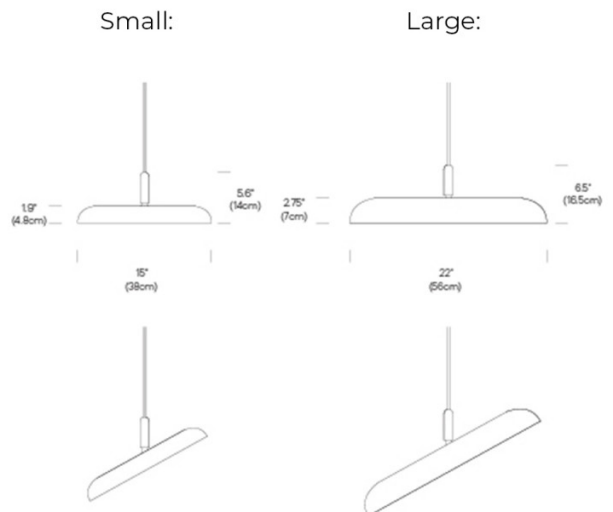

PRODUCT SPECIFICATION

Light Source: 10.5W, 2700K, 800 Lumens

IP Code: 20

Dimming: Dimmable via mains phase dimming.

Dimensions: **Small:**
Ø39cm
Shade Height: 4.9cm
Body Height: 14cm

Large:
Ø56cm
Shade Height: 7cm
Body Height: 16.5cm

Cable Length: 3m