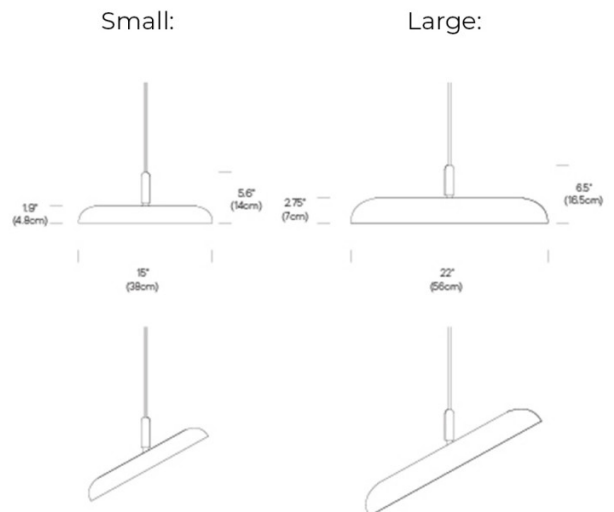

PRODUCT SPECIFICATION

Light Source: 10.5W, 2700K, 800 Lumens

IP Code: 20

Dimming: Dimmable via mains phase dimming.

Dimensions: **Small:**
Ø39cm
Shade Height: 4.9cm
Body Height: 14cm

Large:
Ø56cm
Shade Height: 7cm
Body Height: 16.5cm

Cable Length: 3m