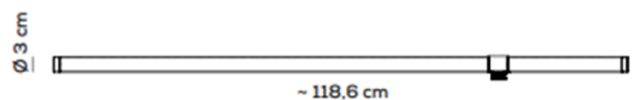

- Dimensions:** **Large**  
Length: 118.6cm  
Tube diameter: Ø 3cm  
**Medium**  
Length: 93.6cm  
Tube diameter: Ø 3cm  
**Small**  
Length: 29.7cm  
Tube diameter: Ø 3cm

**For all sales and technical enquiries, please contact:**