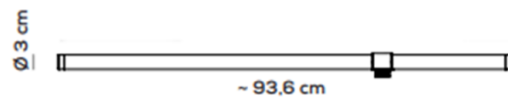

- Dimensions:** **Large**  
Length: 118.6cm  
Tube diameter: Ø 3cm  
**Medium**  
Length: 93.6cm  
Tube diameter: Ø 3cm  
**Small**  
Length: 29.7cm  
Tube diameter: Ø 3cm

**For all sales and technical enquiries, please contact:**