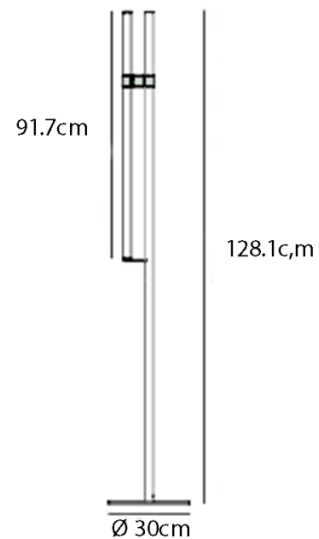

For all sales and technical enquiries, please contact:

+44 (0)114 263 4266

info@davidvillagelighting.co.uk

www.davidvillagelighting.co.uk