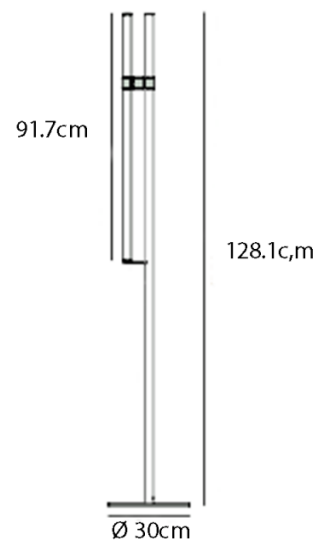

For all sales and technical enquiries, please contact:

+44 (0)114 263 4266

info@davidvillagelighting.co.uk

www.davidvillagelighting.co.uk