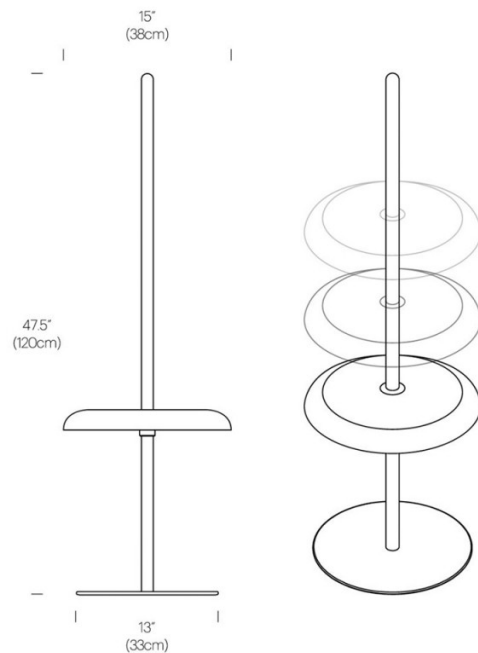

Combining functional lighting and furniture, the Pablo Nivel LED Floor Lamp is a height-adjustable portable lamp designed by Pablo Pardo. Pablo Nivel allows you to carry light to areas not serviced by power outlets that may be otherwise overlooked. The Nivel Floor Lamp consists of a solid wood post, available in either oak or walnut, secured to a powder-coated steel base; the wooden post holds up a circular powder-coated shade in White, Terracotta, Forest Green, Slate Blue, Espresso or Black. This lamp head is height adjustable, moving easily up and down the wooden post - and thanks to a friction collar, this head can be fastened securely at varying heights.

The Pablo Nivel LED Floor Lamp produces an ambient and glare-free downlight, which can be controlled through the integrated 3-step dimmer on the head. Choose between three settings: 100%, 40% or 5% brightness. Nivel Floor also allows you to add on a pedestal tray for more light and more utility. The tray module is also height adjustable with an independently activated light source and can be mixed or matched with selected upper shade colour and post to compliment any space. Trays are offered in powder-coated white, terra cotta, and black.

PRODUCT SPECIFICATION

- Light Source:** 5W, 2200-2700K, 425 Lumens
- IP Code:** 20
- Dimming:** Integrated dimmer on the product.
- Dimensions:** Ø38cm  
Height: 120cm  
Base: Ø33cm

**For all sales and technical enquiries, please contact:**