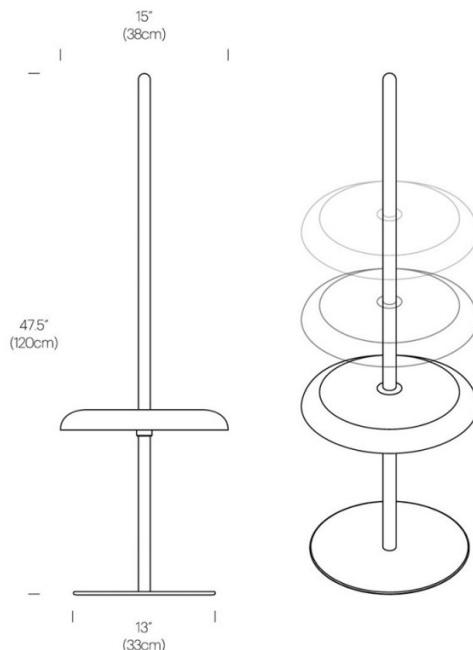

Combining functional lighting and furniture, the Pablo Nivel LED Floor Lamp is a height-adjustable portable lamp designed by Pablo Pardo. Pablo Nivel allows you to carry light to areas not serviced by power outlets that may be otherwise overlooked. The Nivel Floor Lamp consists of a solid wood post, available in either oak or walnut, secured to a powder-coated steel base; the wooden post holds up a circular powder-coated shade in White, Terracotta, Forest Green, Slate Blue, Espresso or Black. This lamp head is height adjustable, moving easily up and down the wooden post - and thanks to a friction collar, this head can be fastened securely at varying heights.

The Pablo Nivel LED Floor Lamp produces an ambient and glare-free downlight, which can be controlled through the integrated 3-step dimmer on the head. Choose between three settings: 100%, 40% or 5% brightness. Nivel Floor also allows you to add on a pedestal tray for more light and more utility. The tray module is also height adjustable with an independently activated light source and can be mixed or matched with selected upper shade colour and post to compliment any space. Trays are offered in powder-coated white, terra cotta, and black.

PRODUCT SPECIFICATION

- Light Source:** 7W, 2200-2700K, 350 Lumens
- IP Code:** 20
- Dimming:** Integrated dimmer on the product.
- Dimensions:** Ø38cm
Height: 120cm
Base: Ø33cm

For all sales and technical enquiries, please contact: