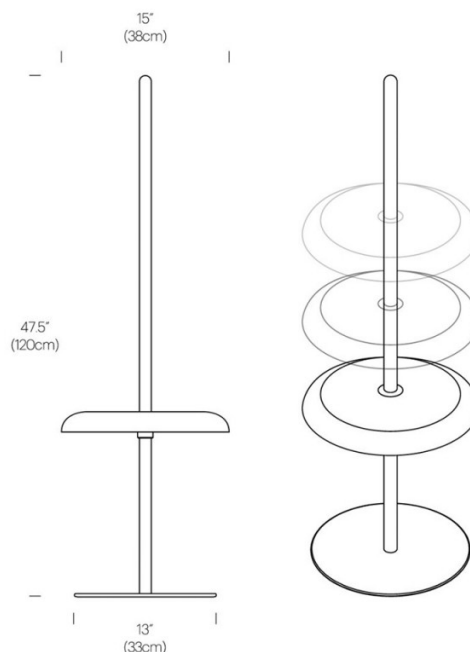

### Pablo Nivel LED Portable Floor Lamp

Combining functional lighting and furniture, the Pablo Nivel LED Floor Lamp is a height-adjustable portable lamp designed by Pablo Pardo. Pablo Nivel allows you to carry light to areas not serviced by power outlets that may be otherwise overlooked. The Nivel Floor Lamp consists of a solid wood post, available in either oak or walnut, secured to a powder-coated steel base; the wooden post holds up a circular powder-coated shade in White, Terracotta, Forest Green, Slate Blue, Espresso or Black. This lamp head is height adjustable, moving easily up and down the wooden post - and thanks to a friction collar, this head can be fastened securely at varying heights.

The Pablo Nivel LED Floor Lamp produces an ambient and glare-free downlight, which can be controlled through the integrated 3-step dimmer on the head. Choose between three settings: 100%, 40% or 5% brightness. Nivel Floor also allows you to add on a pedestal tray for more light and more utility. The tray module is also height adjustable with an independently activated light source and can be mixed or matched with selected upper shade colour and post to compliment any space. Trays are offered in powder-coated white, terra cotta, and black.

## PRODUCT SPECIFICATION

- Light Source:** 7W, 2200-2700K, 350 Lumens
- IP Code:** 20
- Dimming:** Integrated dimmer on the product.
- Dimensions:** Ø38cm  
Height: 120cm  
Base: Ø33cm

**For all sales and technical enquiries, please contact:**