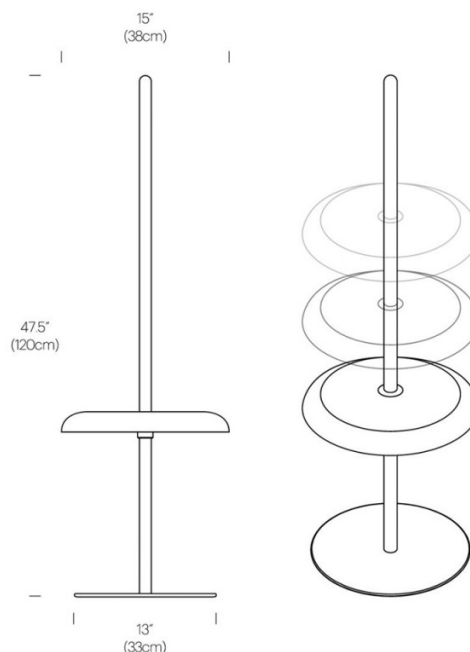

Combining functional lighting and furniture, the Pablo Nivel LED Floor Lamp is a height-adjustable portable lamp designed by Pablo Pardo. Pablo Nivel allows you to carry light to areas not serviced by power outlets that may be otherwise overlooked. The Nivel Floor Lamp consists of a solid wood post, available in either oak or walnut, secured to a powder-coated steel base; the wooden post holds up a circular powder-coated shade in White, Terracotta, Forest Green, Slate Blue, Espresso or Black. This lamp head is height adjustable, moving easily up and down the wooden post - and thanks to a friction collar, this head can be fastened securely at varying heights.

The Pablo Nivel LED Floor Lamp produces an ambient and glare-free downlight, which can be controlled through the integrated 3-step dimmer on the head. Choose between three settings: 100%, 40% or 5% brightness. Nivel Floor also allows you to add on a pedestal tray for more light and more utility. The tray module is also height adjustable with an independently activated light source and can be mixed or matched with selected upper shade colour and post to compliment any space. Trays are offered in powder-coated white, terra cotta, and black.

PRODUCT SPECIFICATION

Light Source: 7W, 2200-2700K, 350 Lumens
IP Code: 20
Dimming: Integrated dimmer on the product.
Dimensions: Ø38cm
 Height: 120cm
 Base: Ø33cm

For all sales and technical enquiries, please contact: