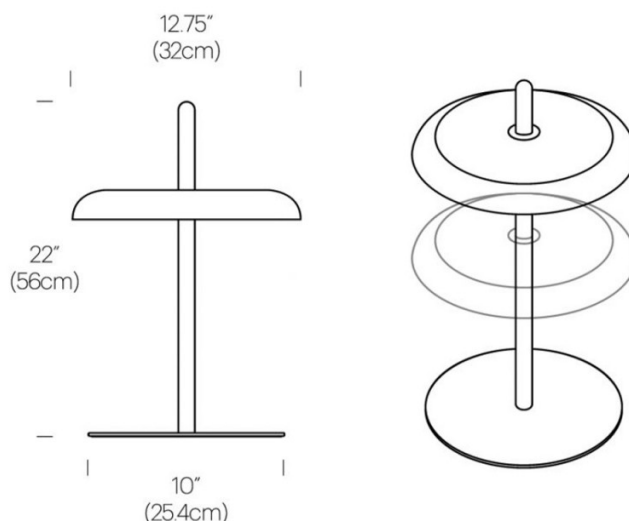

The Pablo Nivel LED Table Lamp is a highly personable lighting solution available in a range of colours. The circular head of the Nivel lamp houses an integrated LED light source and easily moves up and down the wooden post. Thanks to a friction collar, this head can be fastened securely at varying heights. The Pablo Nivel is portable and rechargeable, allowing you to move it from room to room and bring light to areas not serviced by power outlets.

PRODUCT SPECIFICATION

Light Source: 5W, 2200-2700K, 425 Lumens

IP Code: 20

Dimming: Integrated dimmer on the product.

Dimensions: Ø32cm
Height: 56cm
Base: Ø25.4cm

For all sales and technical enquiries, please contact: