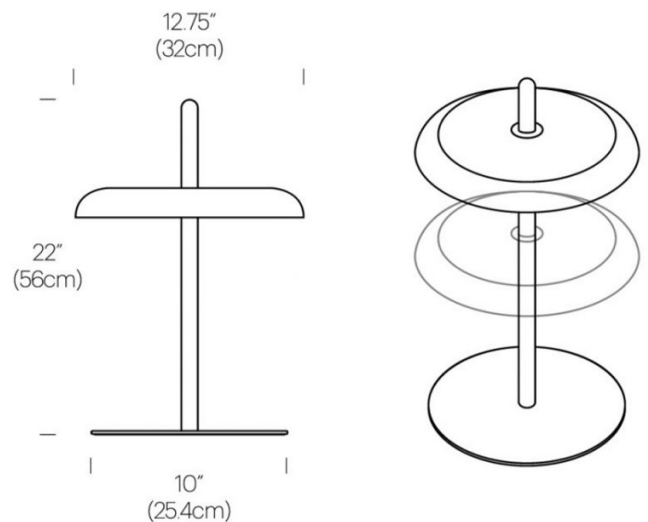

The Pablo Nivel LED Table Lamp is a highly personable lighting solution available in a range of colours. The circular head of the Nivel lamp houses an integrated LED light source and easily moves up and down the wooden post. Thanks to a friction collar, this head can be fastened securely at varying heights. The Pablo Nivel is portable and rechargeable, allowing you to move it from room to room and bring light to areas not serviced by power outlets.

PRODUCT SPECIFICATION

- Light Source:** 5W, 2200-2700K, 425 Lumens
- IP Code:** 20
- Dimming:** Integrated dimmer on the product.
- Dimensions:** Ø32cm  
Height: 56cm  
Base: Ø25.4cm

For all sales and technical enquiries, please contact: