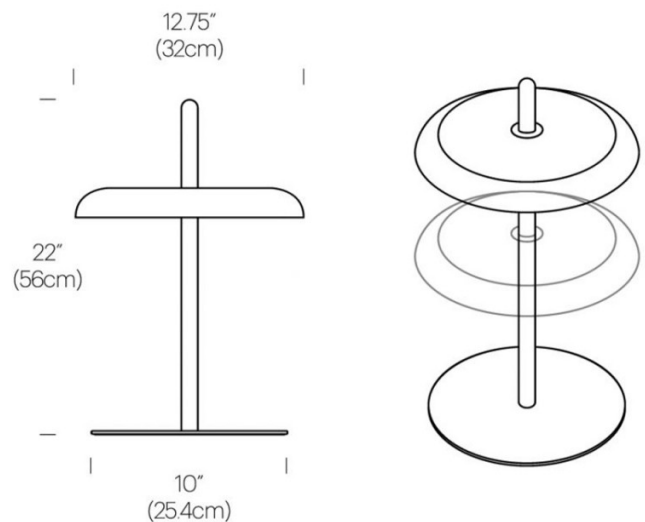

The Pablo Nivel LED Table Lamp is a highly personable lighting solution available in a range of colours. The circular head of the Nivel lamp houses an integrated LED light source and easily moves up and down the wooden post. Thanks to a friction collar, this head can be fastened securely at varying heights. The Pablo Nivel is portable and rechargeable, allowing you to move it from room to room and bring light to areas not serviced by power outlets.

PRODUCT SPECIFICATION

- Light Source:** 7W, 2200-2700K, 350 Lumens
- IP Code:** 20
- Dimming:** Integrated dimmer on the product.
- Dimensions:** Ø32cm
Height: 56cm
Base: Ø25.4cm

For all sales and technical enquiries, please contact: