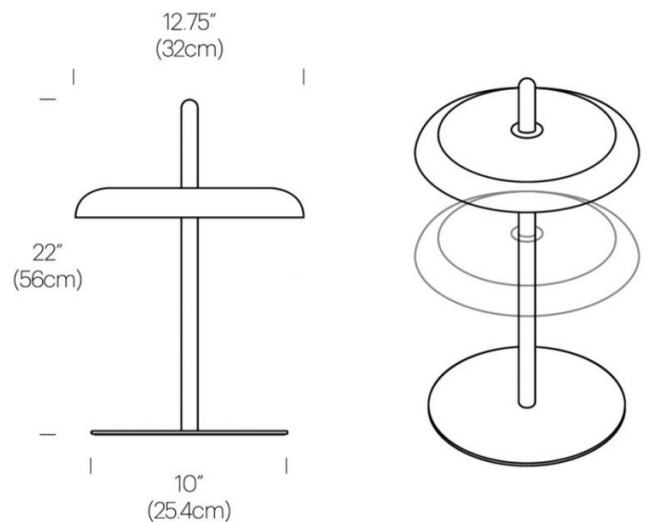

The Pablo Nivel LED Table Lamp is a highly personable lighting solution available in a range of colours. The circular head of the Nivel lamp houses an integrated LED light source and easily moves up and down the wooden post. Thanks to a friction collar, this head can be fastened securely at varying heights. The Pablo Nivel is portable and rechargeable, allowing you to move it from room to room and bring light to areas not serviced by power outlets.

PRODUCT SPECIFICATION

- Light Source:** 7W, 2200-2700K, 350 Lumens
- IP Code:** 20
- Dimming:** Integrated dimmer on the product.
- Dimensions:** Ø32cm  
Height: 56cm  
Base: Ø25.4cm

For all sales and technical enquiries, please contact: