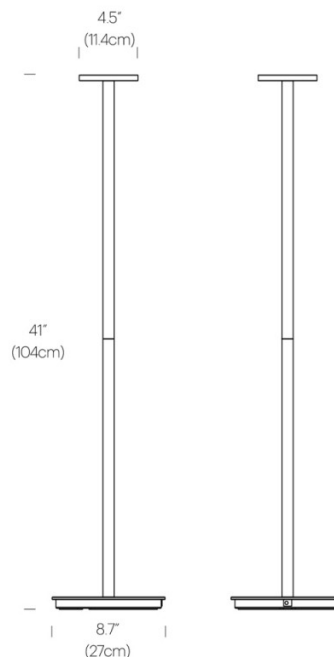

PRODUCT SPECIFICATION

- Light Source:** 5.3W, 2200-2700K, 350 Lumens
- IP Code:** 54
- Dimming:** Integrated dimmer on the product.
- Dimensions:** Height: 104cm
Head Width: 11.4cm
Base Width: 27cm

For all sales and technical enquiries, please contact: