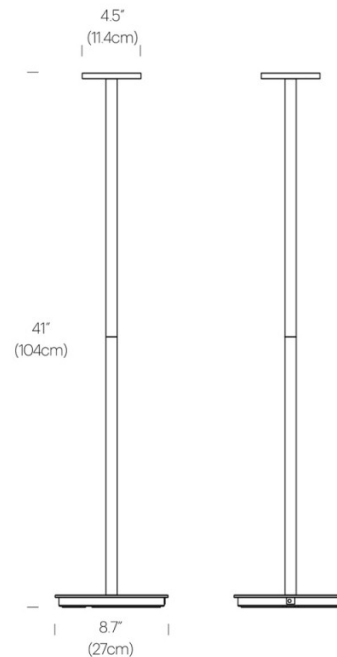

PRODUCT SPECIFICATION

- Light Source:** 5.3W, 2200-2700K, 350 Lumens
- IP Code:** 54
- Dimming:** Integrated dimmer on the product.
- Dimensions:** Height: 104cm
Head Width: 11.4cm
Base Width: 27cm

For all sales and technical enquiries, please contact: