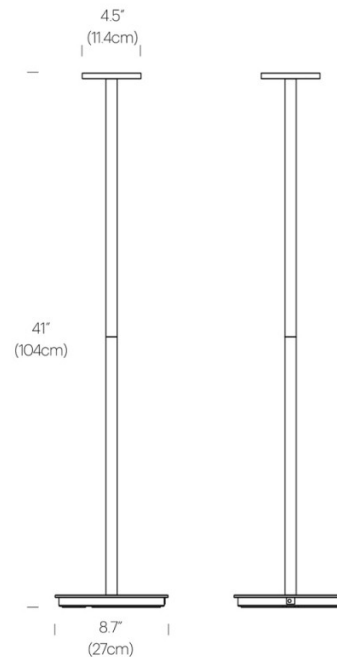

PRODUCT SPECIFICATION

- Light Source:** 5.7W, 2200-2700K, 320 Lumens
- IP Code:** 54
- Dimming:** Integrated dimmer on the product.
- Dimensions:** Height: 104cm  
Head Width: 11.4cm  
Base Width: 27cm