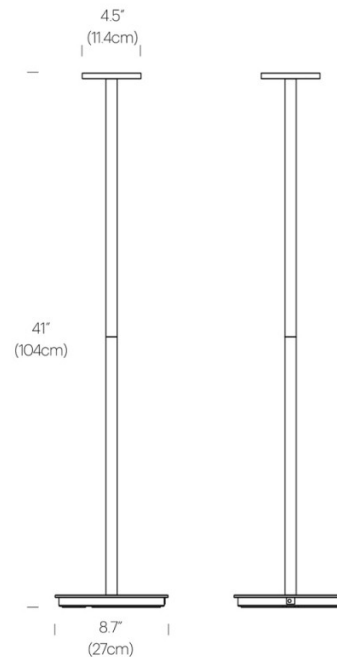

Pablo®

Pablo Luci LED Floor Lamp

LA10895/F

SOURCE: <https://www.davidvillagelighting.co.uk/product/Pablo-Luci-LED-Floor-Lamp/10001383>

PRODUCT DESCRIPTION

Designer: Pablo Pardo

Pablo Designs Luci LED Floor Lamp

PRODUCT SPECIFICATION

- Light Source:** 5.3W, 2200-2700K, 350 Lumens
- IP Code:** 54
- Dimming:** Integrated dimmer on the product.
- Dimensions:** Height: 104cm
Head Width: 11.4cm
Base Width: 27cm

For all sales and technical enquiries, please contact: