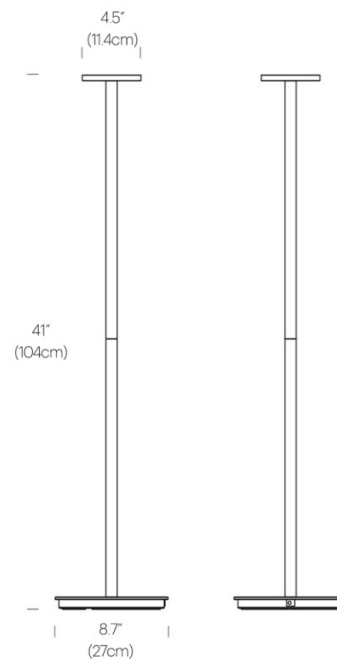

PRODUCT SPECIFICATION

- Light Source:** 5.3W, 2200-2700K, 350 Lumens
- IP Code:** 54
- Dimming:** Integrated dimmer on the product.
- Dimensions:** Height: 104cm  
Head Width: 11.4cm  
Base Width: 27cm