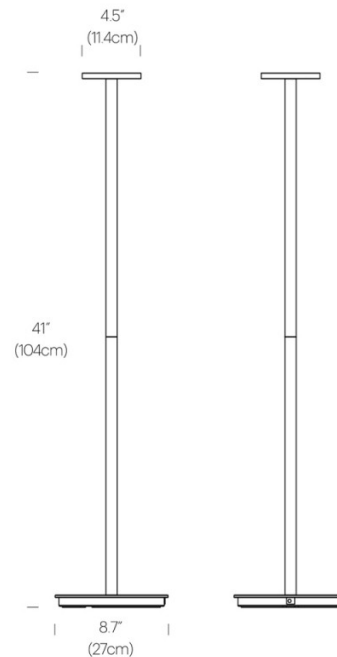

PRODUCT SPECIFICATION

- Light Source:** 5.7W, 2200-2700K, 320 Lumens
- IP Code:** 54
- Dimming:** Integrated dimmer on the product.
- Dimensions:** Height: 104cm
Head Width: 11.4cm
Base Width: 27cm

For all sales and technical enquiries, please contact: