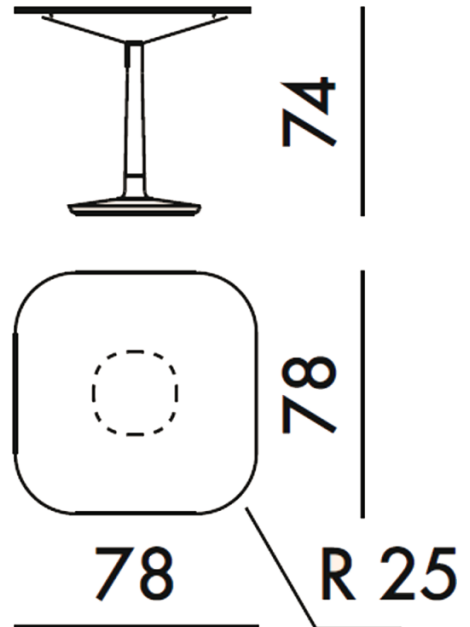

Designer: Antonio Citterio

**Kartell Multiplo Table**

Ex-Display, in excellent condition.  
Boxed in A-grade original packaging.  
1 x White Marble available.

The Kartell Multiplo Table was designed by Italian architect and designer Antonio Citterio, it features a sleek ceramic tabletop which features a marbled effect. This contemporary table adds a touch of elegance to your dining space, without overwhelming your home. Along with the marble effect table top, Multiplo also features a sturdy aluminium structure that supports the design itself and gives it central stability.

**PRODUCT SPECIFICATION**

Dimensions: Height: 74cm  
Table Width: 78cm

For all sales and technical enquiries, please contact:

+44 (0)114 263 4266

info@davidvillagelighting.co.uk

www.davidvillagelighting.co.uk