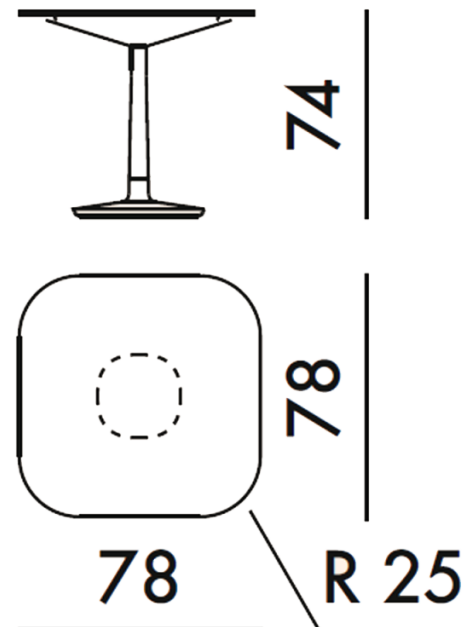

Designer: Antonio Citterio

Kartell Multiplo Table

Ex-Display, in excellent condition.
Boxed in A-grade original packaging.
1 x White Marble available.

The Kartell Multiplo Table was designed by Italian architect and designer Antonio Citterio, it features a sleek ceramic tabletop which features a marbled effect. This contemporary table adds a touch of elegance to your dining space, without overwhelming your home. Along with the marble effect table top, Multiplo also features a sturdy aluminium structure that supports the design itself and gives it central stability.

PRODUCT SPECIFICATION

Dimensions: Height: 74cm
Table Width: 78cm

For all sales and technical enquiries, please contact:

+44 (0)114 263 4266

info@davidvillagelighting.co.uk

www.davidvillagelighting.co.uk