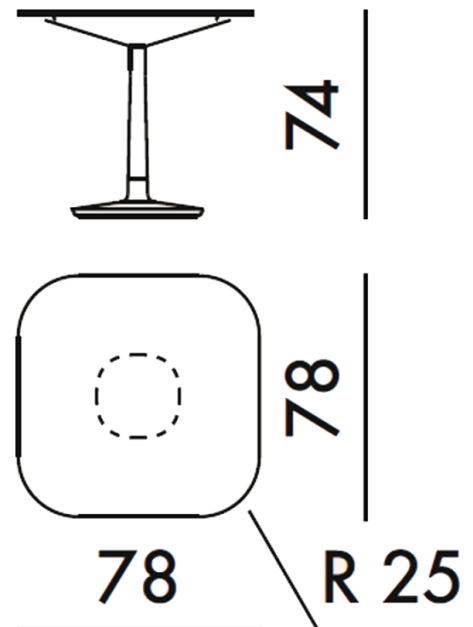

Designer: Antonio Citterio

Kartell Multiplo Table

Ex-Display, in excellent condition.
Boxed in A-grade original packaging.
1 x White Marble available.

The Kartell Multiplo Table was designed by Italian architect and designer Antonio Citterio, it features a sleek ceramic tabletop which features a marbled effect. This contemporary table adds a touch of elegance to your dining space, without overwhelming your home. Along with the marble effect table top, Multiplo also features a sturdy aluminium structure that supports the design itself and gives it central stability.

PRODUCT SPECIFICATION

Dimensions: Height: 74cm
Table Width: 78cm

For all sales and technical enquiries, please contact:

+44 (0)114 263 4266

info@davidvillagelighting.co.uk

www.davidvillagelighting.co.uk