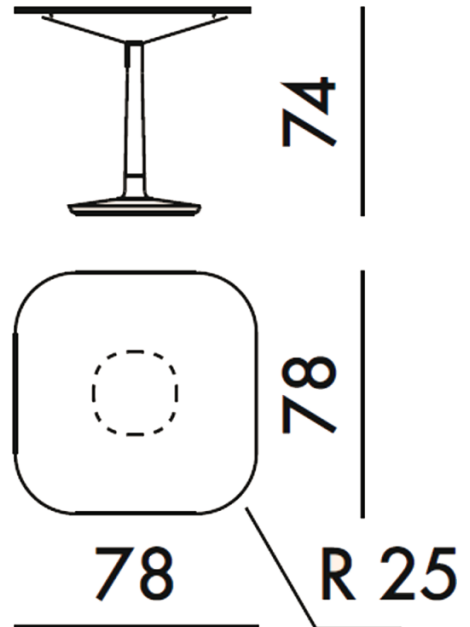

Designer: Antonio Citterio

Kartell Multiplo Table

Ex-Display, in excellent condition.
Boxed in A-grade original packaging.
1 x White Marble available.

The Kartell Multiplo Table was designed by Italian architect and designer Antonio Citterio, it features a sleek ceramic tabletop which features a marbled effect. This contemporary table adds a touch of elegance to your dining space, without overwhelming your home. Along with the marble effect table top, Multiplo also features a sturdy aluminium structure that supports the design itself and gives it central stability.

PRODUCT SPECIFICATION

Dimensions: Height: 74cm
Table Width: 78cm

For all sales and technical enquiries, please contact:

+44 (0)114 263 4266

info@davidvillagelighting.co.uk

www.davidvillagelighting.co.uk