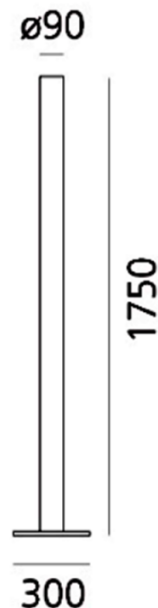

Artemide

Artemide Ilio 10 Special Edition LED Floor Lamp

LA10893/F

SOURCE: <https://www.davidvillagelighting.co.uk/product/Artemide-Ilio-10-Special-Edition-LED-Floor-Lamp/10001368>

PRODUCT DESCRIPTION

Designer: Ernesto Gismondi

Artemide Ilio 10 Special Edition LED Floor Lamp

Artemide Ilio 10 Special Edition LED Lamp was designed to celebrate the 10th anniversary of Ilio with an engraved autographed Floor Lamp from the designer himself, Ernesto Gismondi. Ilio is a vital and timeless piece so it was crucial that the 10 Special Edition praises the past while looking forward to the future. The floor lamp is an efficient, high-performing lamp which is also a unique piece of art. Each piece of the structure is engraved with both Ernesto Gismondi's signature and serial number.

Artemide Ilio 10 Special Edition Floor Lamp is available in a silver-to-gold gradient to reflect cold to warm surroundings. The unique finish is obtained with the Physical Vapour Deposition method which is another demonstration of Artemide's perspective towards a sustainable design and production. Dynamic light management with the Artemide App allows each author to be aware of their own light.

This special edition has 2000 limited floor lamps available with Ernesto Gismondi's signature engraved.

PRODUCT SPECIFICATION

Light Source: 45W, 2700K, 3332 Lumens

IP Code: 20

Dimming: Integrated dimmer switch on cable

Dimensions: Height: 175cm
Diameter: Ø 9cm
Base diameter: Ø 30cm