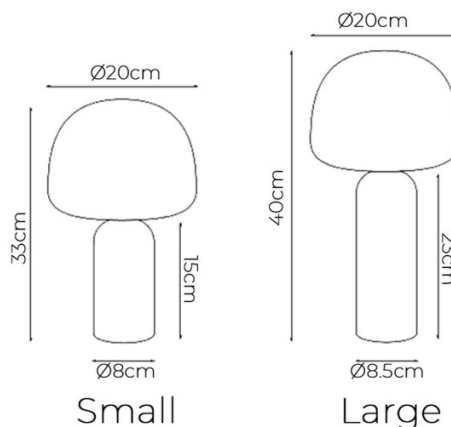

The Kin Table Lamp's structure takes inspiration from the shape of a collectible bobblehead figurine with its oversized mouth-blown glass shade which sits neatly on top of a smaller body base. Morten & Jonas have designed this lamp in two sizes: small and large. Both sizes are fitted with an in-line dimmer which is incorporated into the 200cm silk black cable. The glass shade diffuses light from within, creating a warm and harmonious glow that will add an inviting ambiance to any room in your home.

PRODUCT SPECIFICATION

Light Source: 8W, 2700K, 800 Lumens

IP Code: 20

Dimming: In-line dimmer switch on cable.

Dimensions: Small:
Shade: Ø20cm
Full Height: 33cm
Base Height: 15cm
Base: Ø8cm
Cable Length: 200cm

Large:
Shade: Ø20cm
Full Height: 40cm
Base Height: 23cm
Base: Ø8.5cm
Cable Length: 200cm

For all sales and technical enquiries, please contact:

+44 (0)114 263 4266

info@davidvillagelighting.co.uk

www.davidvillagelighting.co.uk