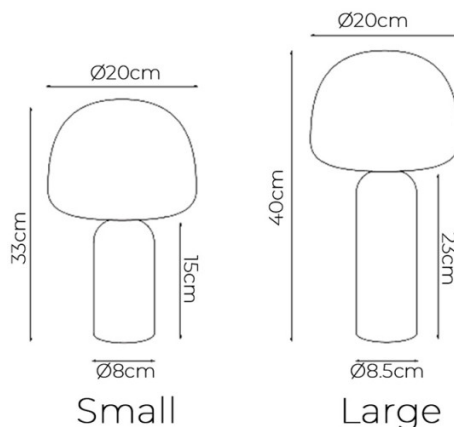

For all sales and technical enquiries, please contact:

+44 (0)114 263 4266

info@davidvillagelighting.co.uk

www.davidvillagelighting.co.uk