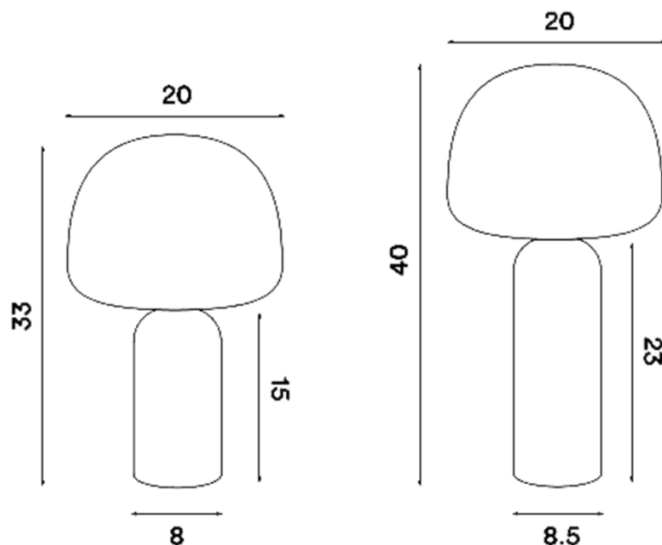

The Kin Table Lamp's structure takes inspiration from the shape of a collectable bobblehead figurine with its oversized mouth-blown glass shade which sits neatly on top of a smaller body base. Morten & Jonas have designed this lamp in two sizes: small and large. Both sizes are fitted with an in-line dimmer which is incorporated into the 200cm silk black cable.

## PRODUCT SPECIFICATION

**Light Source:** 8W, 2700K, 800 Lumens

**IP Code:** 20

**Dimming:** In-line dimmer switch on cable

**Dimensions: Small:**

Shade: Ø20cm  
Full Height: 33cm  
Base Height: 15cm  
Base: Ø8cm  
Cable Length: 200cm

**Large:**

Shade: Ø20cm  
Full Height: 40cm  
Base height: 23cm  
Base: Ø8.5cm  
Cable Length: 200cm

For all sales and technical enquiries, please contact:

+44 (0)114 263 4266

[info@davidvillagelighting.co.uk](mailto:info@davidvillagelighting.co.uk)