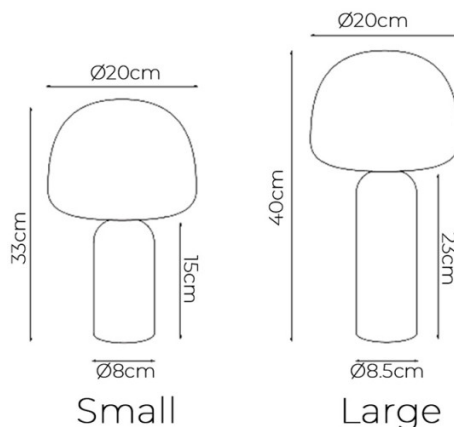

The Kin Table Lamp's structure takes inspiration from the shape of a collectable bobblehead figurine with its oversized mouth-blown glass shade which sits neatly on top of a smaller body base. Morten & Jonas have designed this lamp in two sizes: small and large. Both sizes are fitted with an in-line dimmer which is incorporated into the 200cm silk black cable. The glass shade diffuses light from within, creating a warm and harmonious glow that will add an inviting ambience to any room in your home.

## PRODUCT SPECIFICATION

**Light Source:** 8W, 2700K, 800 Lumens

**IP Code:** 20

**Dimming:** In-line dimmer switch on cable.

**Dimensions: Small:**  
Shade: Ø20cm  
Full Height: 33cm  
Base Height: 15cm  
Base: Ø8cm

**Large:**  
Shade: Ø20cm  
Full Height: 40cm  
Base Height: 23cm  
Base: Ø8.5cm

Cable Length: 200cm

For all sales and technical enquiries, please contact:

+44 (0)114 263 4266

[info@davidvillagelighting.co.uk](mailto:info@davidvillagelighting.co.uk)