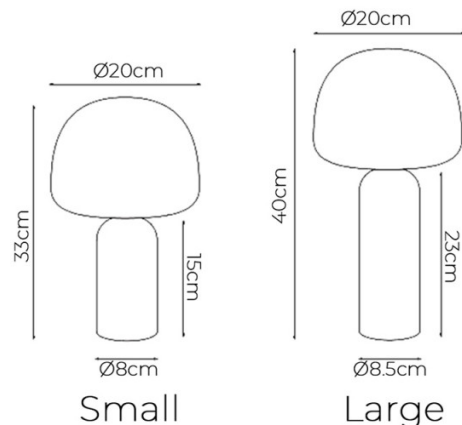

For all sales and technical enquiries, please contact:

+44 (0)114 263 4266

info@davidvillagelighting.co.uk

www.davidvillagelighting.co.uk