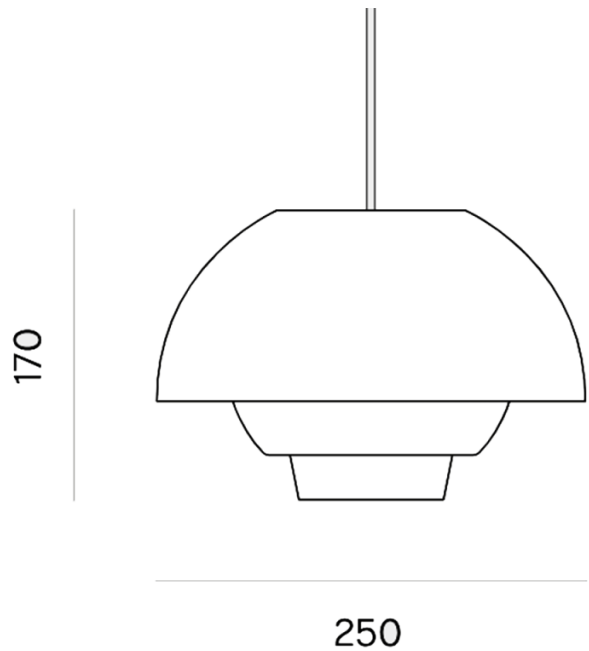

LYFA

LYFA Ergo Pendant

LA10884/P

SOURCE: <https://www.davidvillagelighting.co.uk/product/LYFA-Ergo-Pendant/10001357>

PRODUCT DESCRIPTION

Designer: Bent Karlby

LYFA Ergo Pendant

LYFA Ergo Pendant was designed by Bent Karlby in 1971. The Ergo Pendant is a charming shade which brings soft ambient light to its surroundings while emitting subtle, pleasant downlight. When lit, the core glows softly white, while the exterior glass shade adopts a pleasant warm hue. Ergo pendant looks stunning above a kitchen table or in a cluster above an island. The effect of the shade becomes more magical, the darker the room.

The original plastic shade of the Ergo has now been replaced with premium 3-layered opal glass in two different colours: grey and sand. [The Ergo collection](#) also includes a table lamp in the same grey and sand colours.

PRODUCT SPECIFICATION

- Light Source:** 1x Max 40W, E27 (Excluded)
- IP Code:** 20
- Dimming:** Dimmable via mains phase dimming
- Dimensions:** Height: 17cm
Diameter: Ø 25cm

For all sales and technical enquiries, please contact: