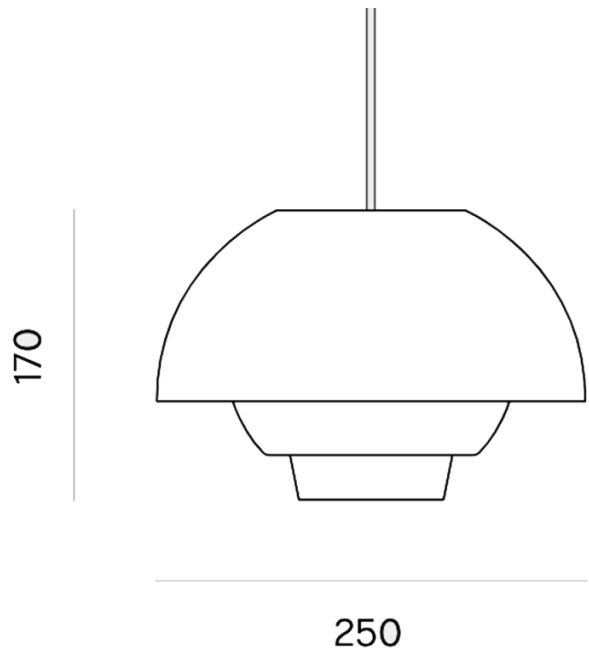

## PRODUCT SPECIFICATION

- Light Source:** 1x Max 40W, E27 (Excluded)
- IP Code:** 20
- Dimming:** Dimmable via mains phase dimming
- Dimensions:** Height: 17cm  
Diameter: Ø 25cm

**For all sales and technical enquiries, please contact:**