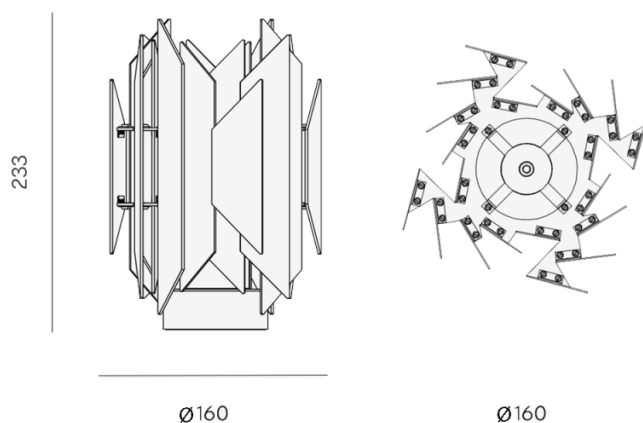

## PRODUCT SPECIFICATION

**Light Source:** 1x Max 40W, E14 (Excluded)

**IP Code:** 20

**Dimming:** In-line on/off switch on the cable.

**Dimensions:** Height: 23.3cm  
Diameter: Ø 16cm  
Cable: 200cm

**For all sales and technical enquiries, please contact:**