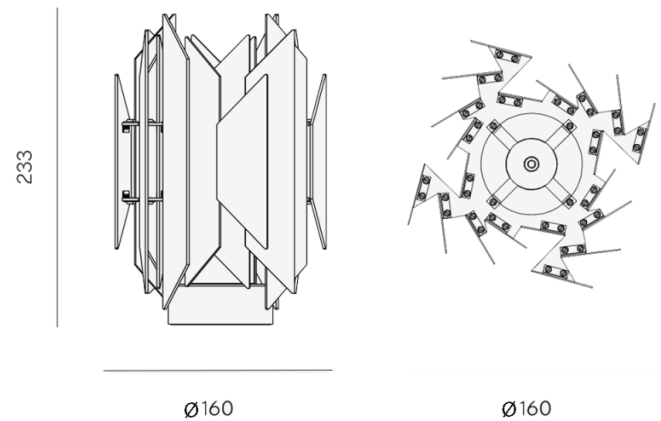

PRODUCT SPECIFICATION

Light Source: 1x Max 40W, E14 (Excluded)

IP Code: 20

Dimming: In-line on/off switch on the cable.

Dimensions: Height: 23.3cm
Diameter: Ø 16cm
Cable: 200cm

For all sales and technical enquiries, please contact: