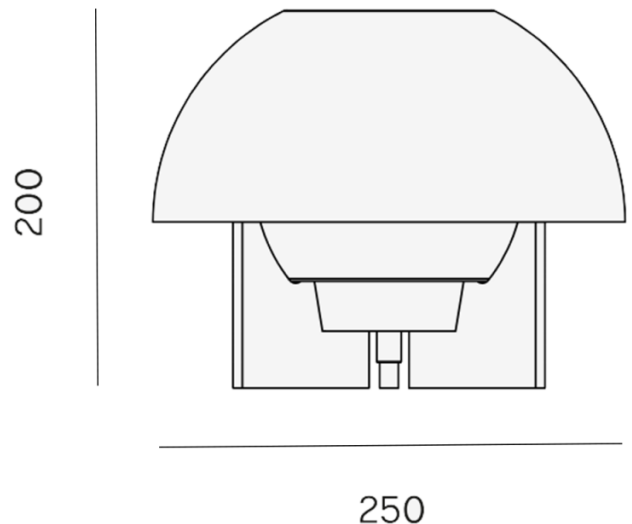

LYFA

LYFA Ergo Table Lamp

LA10884

SOURCE: <https://www.davidvillagelighting.co.uk/product/LYFA-Ergo-Table-Lamp/10001355>

PRODUCT DESCRIPTION

Designer: Bent Karlby

LYFA Ergo Table Lamp

LYFA Ergo Table Lamp was designed by Bent Karlby. Ergo Table Lamp features a luxury wooden stand in either walnut or oak and a premium three-layered opal glass shade. The plastic shade has now given way to a glass shade which is now available in two different colourways: grey and sand. When lit, the interior glass glows softly white, while the exterior glass shade adopts a pleasant warm ambience. The darker the room, the more magical the outcome becomes.

- Light Source:** 1x Max 40W, E27 (Excluded)
- IP Code:** 20
- Dimming:** In-line dimmer switch on cable
- Dimensions:** Height: 20cm  
Diameter: Ø 25cm

For all sales and technical enquiries, please contact: