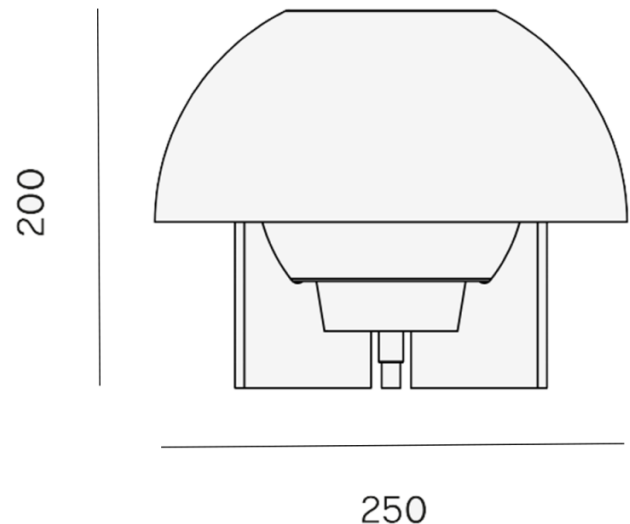

LYFA

LYFA Ergo Table Lamp

LA10884

SOURCE: <https://www.davidvillagelighting.co.uk/product/LYFA-Ergo-Table-Lamp/10001355>

PRODUCT DESCRIPTION

Designer: Bent Karlby

LYFA Ergo Table Lamp

LYFA Ergo Table Lamp was designed by Bent Karlby. Ergo Table Lamp features a luxury wooden stand in either walnut or oak and a premium three-layered opal glass shade. The plastic shade has now given way to a glass shade which is now available in two different colourways: grey and sand. When lit, the interior glass glows softly white, while the exterior glass shade adopts a pleasant warm ambience. The darker the room, the more magical the outcome becomes.

- Light Source:** 1x Max 40W, E27 (Excluded)
- IP Code:** 20
- Dimming:** In-line dimmer switch on cable
- Dimensions:** Height: 20cm
Diameter: Ø 25cm

For all sales and technical enquiries, please contact: