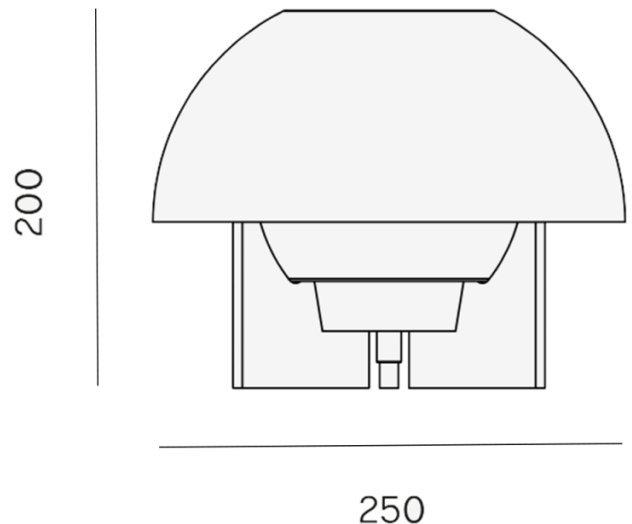

LYFA

LYFA Ergo Table Lamp

LA10884

SOURCE: <https://www.davidvillagelighting.co.uk/product/LYFA-Ergo-Table-Lamp/10001355>

PRODUCT DESCRIPTION

Designer: Bent Karlby

LYFA Ergo Table Lamp

LYFA Ergo Table Lamp was designed by Bent Karlby. Ergo Table Lamp features a luxury wooden stand in either walnut or oak and a premium three-layered opal glass shade. The plastic shade has now given way to a glass shade which is now available in two different colourways: grey and sand. When lit, the interior glass glows softly white, while the exterior glass shade adopts a pleasant warm ambience. The darker the room, the more magical the outcome becomes.

- Light Source:** 1x Max 40W, E27 (Excluded)
- IP Code:** 20
- Dimming:** In-line dimmer switch on cable
- Dimensions:** Height: 20cm
Diameter: Ø 25cm

For all sales and technical enquiries, please contact: