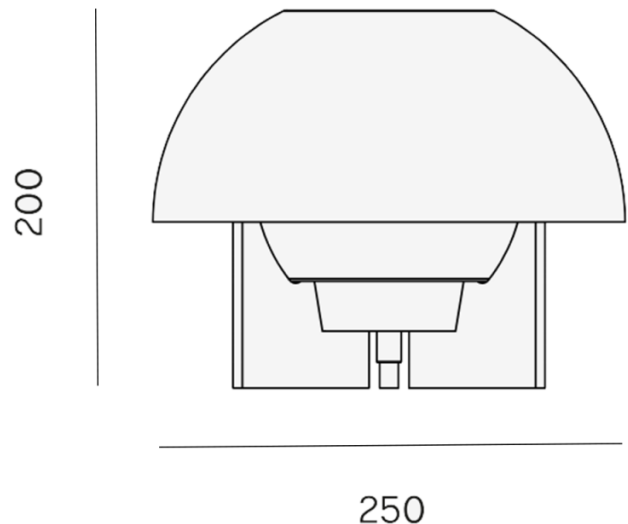

## PRODUCT SPECIFICATION

**Light Source:** 1x Max 40W, E27 (Excluded)

**IP Code:** 20

**Dimming:** In-line dimmer switch on cable

**Dimensions:** Height: 20cm  
Diameter: Ø 25cm

**For all sales and technical enquiries, please contact:**