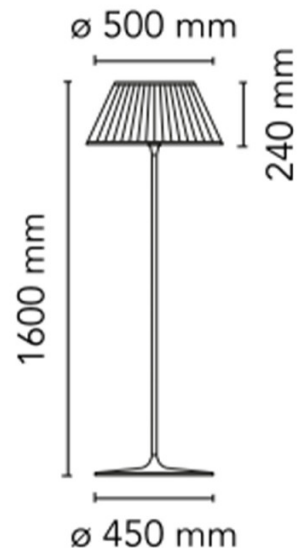

The Flos Romeo Moon Floor Lamp provides ambient illumination, which is diffused through either a clear glass or soft fabric shade. The structure consists of a grey-painted steel stem and die-cast aluminium base, with the cable featuring an integrated dimmer which allows you to personalise the brightness. The Romeo Moon Floor Lamp is a contemporary take on a classic lamp silhouette, no matter which material you choose this floor lamp produces a soft downlight that is also reflected through the small gap at the top of the shade.

PRODUCT SPECIFICATION

Light Source: 1 x Max 11.5W E27 (excluded)

IP Code: 20

Dimming: In-line dimmer included on the cable.

Dimensions: Shade: Ø50cm
Height: 160cm
Shade Height: 24cm
Base: Ø45cm
Cable Length: 135cm