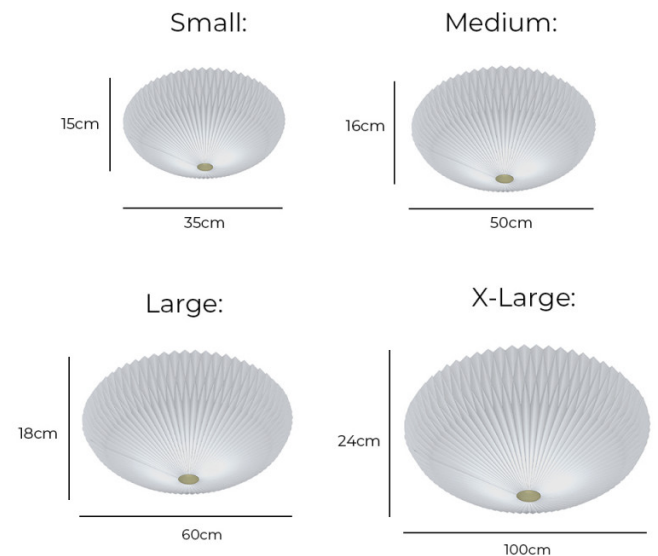

#### Le Klint Model 23 Ceiling Light

Le Klint specifically designed the Le Klint Model 23 Ceiling Light to illuminate spaces with low ceilings, such as hallways. Model 23 is a slender ceiling light, with sizes ranging from 35cm–100cm in diameter. The light is fitted against the ceiling or wall and provides even light distribution to the environment below. Staying true to Le Klint's work, the Model 23 features a hand-pleated paper shade that softly diffuses the light without obstructing the functionality. Brass detailing is used to add a touch of elegance to this simple lighting solution.

### PRODUCT SPECIFICATION

- Light Source:** **Small, Medium & Large:** 2 x Max 10W E27 (excluded)  
**Extra-Large:** 2 x Max 20W E27 (excluded)
- IP Code:** 20
- Dimming:** Dimmable via mains phase dimming.
- Dimensions:**
  - Small:**  
Ø35cm  
Depth: 15cm
  - Medium:**  
Ø50cm  
Depth: 16cm
  - Large:**  
Ø60cm  
Depth: 18cm
  - X-Large:**  
Ø100cm  
Depth: 24cm