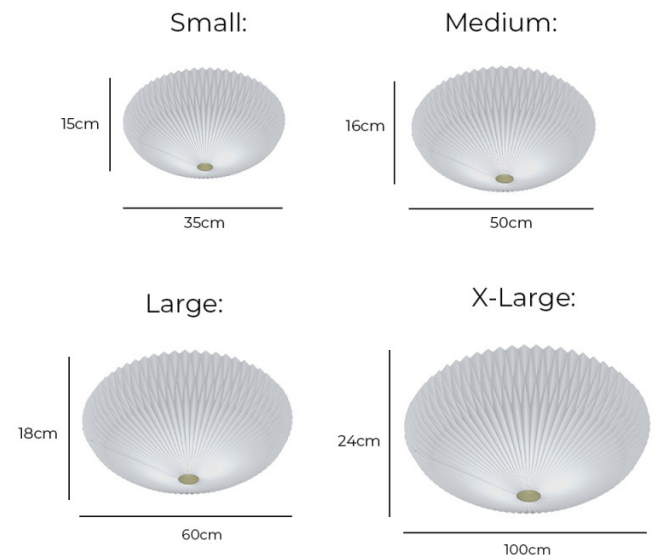

LE KLINT

Le Klint Model 23 Ceiling Light

LA10878

SOURCE: <https://www.davidvillagelighting.co.uk/product/Le-Klint-Model-23-Ceiling-Light/10001345>

PRODUCT DESCRIPTION

Le Klint Model 23 Ceiling Light

Le Klint specifically designed the Le Klint Model 23 Ceiling Light to illuminate spaces with low ceilings, such as hallways. Model 23 is a slender ceiling light, with sizes ranging from 35cm–100cm in diameter. The light is fitted against the ceiling or wall and provides even light distribution to the environment below. Staying true to Le Klint's work, the Model 23 features a hand-pleated paper shade that softly diffuses the light without obstructing the functionality. Brass detailing is used to add a touch of elegance to this simple lighting solution.

The four varying sizes ensure that Model 23 can adapt to a range of interiors, no matter how much space you have. This ceiling light is a beautiful addition to hallways, living rooms, bedrooms and even storage rooms.

PRODUCT SPECIFICATION

- Light Source:** **Small, Medium & Large:** 2 x Max 10W E27 (excluded)
Extra-Large: 2 x Max 20W E27 (excluded)
- IP Code:** 20
- Dimming:** Dimmable via mains phase dimming.
- Dimensions:**
 - Small:**
Ø35cm
Depth: 15cm
 - Medium:**
Ø50cm
Depth: 16cm
 - Large:**
Ø60cm
Depth: 18cm
 - X-Large:**
Ø100cm
Depth: 24cm