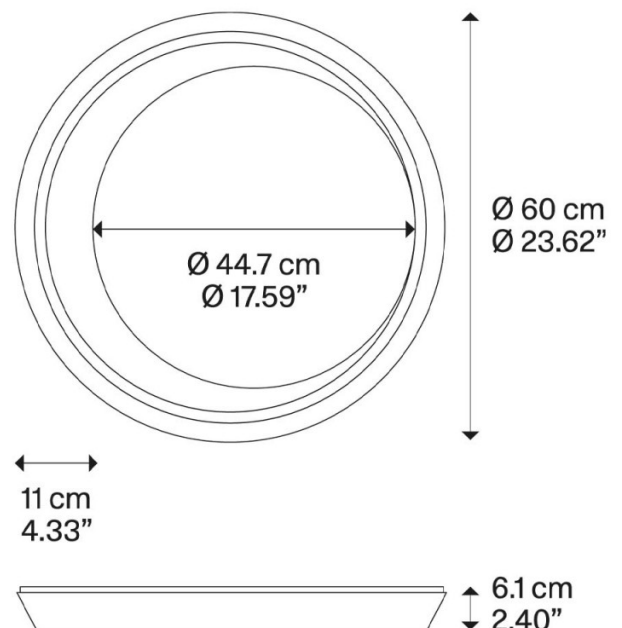

Tidal is crafted from die-cast aluminium and projects the light both downwards and outwards at the same time. The ring discreetly hides all the technical elements inside, emphasising the shape and aesthetic value of the light. The LED light source emits a sufficient glare-free glow that can illuminate an entire room, with an output of 3000K it produces a warm white illumination.

**Please Note: the Lodes Tidal can be supplied with an output of 2700K upon request. [Contact us](#) for more information and pricing.**

PRODUCT SPECIFICATION

- Light Source:** 23.4W, 3000K, 4700 Lumens
- IP Code:** 20
- Dimming:** Dimmable via Triac dimming.
- Dimensions:** Ø60cm  
Depth: 6.1cm