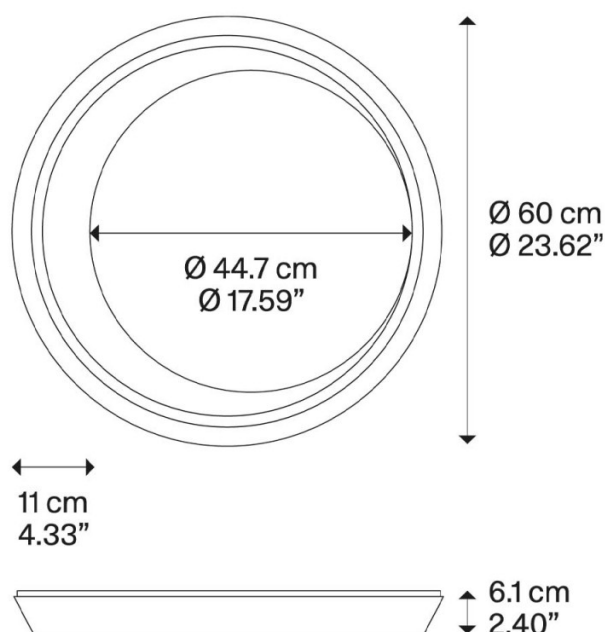

**IP Code:** 20

**Dimming:** Dimmable via Triac dimming.

**Dimensions:** Ø60cm  
Depth: 6.1cm

**For all sales and technical enquiries, please contact:**

+44 (0)114 263 4266

[info@davidvillagelighting.co.uk](mailto:info@davidvillagelighting.co.uk)