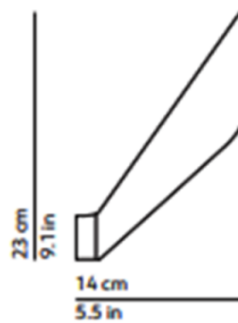

kdl*n*

KDLN Frame Wall Light

LA10874

SOURCE: <https://www.davidvillagelighting.co.uk/product/KDLN-Frame-Wall-Light/10001333>

PRODUCT DESCRIPTION

Designer: Benjamin Hubert

KDLN Frame Wall Light

KDLN Frame Wall Light was designed by Benjamin Hubert. His inspiration for this minimalistic wall light was solidity and lightness which resulted in extensive research for the project and production. The frame of the light is on the outside whilst the light source is located on the inside, directing the light outwards and upwards which allows a glow to cast beautifully onto the wall.

IP Code: 20

Dimming: Dimmable via mains phase dimming

Dimensions: Length: 19.5cm
Width: 14cm
Height: 23cm

For all sales and technical enquiries, please contact:

+44 (0)114 263 4266

info@davidvillagelighting.co.uk