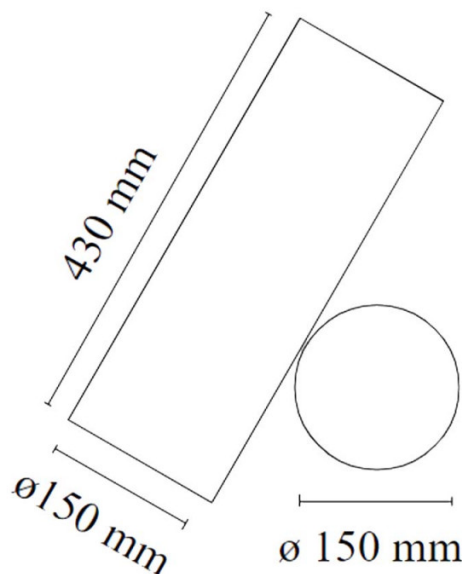

FLOS

Flos Sawaru LED Floor Lamp

LA10871

SOURCE: <https://www.davidvillagelighting.co.uk/product/Flos-Sawaru-LED-Floor-Lamp/10001332>

PRODUCT DESCRIPTION

Designer: Oki Sato

Flos Sawaru LED Floor Lamp

Designed by Oki Sato, the Flos Sawaru LED Floor Lamp is crafted from two cylinder tubes - one hollow and acting as the base and one housing the LED light source. The hollow base can be manoeuvred up and down the body of Sawara and secured in place with a pin, this grants you the ability to personalise the angle of the lighting output and choose between a 25, 40 or 60-degree angle. Flos Sawara explores the theme of balance and boasts a minimalistic style, easily adapting to a range of contemporary interiors, and is available in either black or white painted die-cast aluminium.

PRODUCT SPECIFICATION

Light Source: 45W, 1800K-4000K, 835-1783 Lumens

IP Code: 20

Dimming: In-line dimmer included on the cable.

Dimensions: Diffuser: Ø15cm
Length: 43cm
Base: Ø15cm
Cable Length: 250cm

For all sales and technical enquiries, please contact: