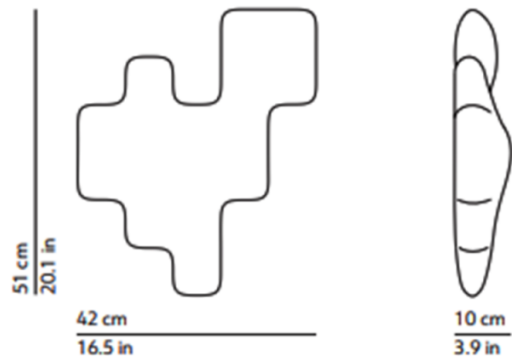

kdlⁿ

KDLN Pixel Wall Light

LA10872

SOURCE: <https://www.davidvillagelighting.co.uk/product/KDLN-Pixel-Wall-Light/10001331>

PRODUCT DESCRIPTION

Designer: Bakery Group

KDLN Pixel Wall Light

KDLN Pixel Wall Light was designed by Bakery Group. The wall light takes inspiration from the seventies pixelated digital language which was used to specify the smallest component in an image for the first time. This wall lamp is both minimalist by colour and maximalist by shape and can be hung in any direction preferred. The Pixel wall light can be hung alone or can be jigsawed together in multiples to make a satisfying visual wall decoration. The pixel can also be hung as a ceiling light.

The Pixel wall light is made up of rotational-moulded polyethylene which is secured to a varnished metal frame which can be easily attached to the wall. It has a max depth of 10cm, giving the light a 3D wavy effect.

PRODUCT SPECIFICATION

- Light Source:** 3x Max 12W, E14 (Excluded)
- IP Code:** 20
- Dimming:** Dimmable via mains phase dimming
- Dimensions:** Length: 42cm
Width: 10cm
Height: 51cm

For all sales and technical enquiries, please contact: