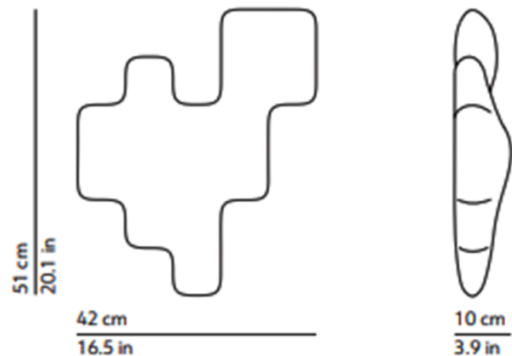

The Pixel wall light is made up of rotational-moulded polyethylene which is secured to a varnished metal frame which can be easily attached to the wall. It has a max depth of 10cm, giving the light a 3D wavy effect.

PRODUCT SPECIFICATION

Light Source: 3x Max 12W, E14 (Excluded)

IP Code: 20

Dimming: Dimmable via mains phase dimming

Dimensions: Length: 42cm
Width: 10cm
Height: 51cm

For all sales and technical enquiries, please contact: