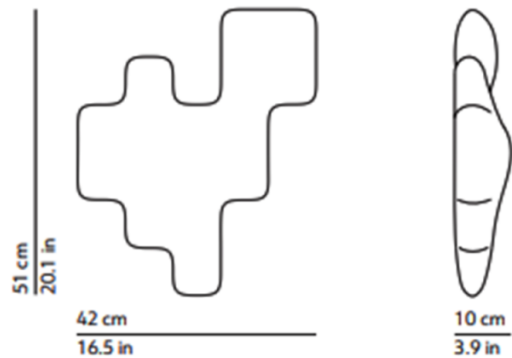

The Pixel wall light is made up of rotational-moulded polyethylene which is secured to a varnished metal frame which can be easily attached to the wall. It has a max depth of 10cm, giving the light a 3D wavy effect.

PRODUCT SPECIFICATION

Light Source: 3x Max 12W, E14 (Excluded)

IP Code: 20

Dimming: Dimmable via mains phase dimming

Dimensions: Length: 42cm  
Width: 10cm  
Height: 51cm

For all sales and technical enquiries, please contact: