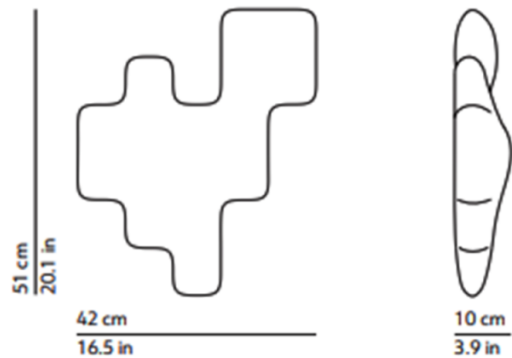

The Pixel wall light is made up of rotational-moulded polyethylene which is secured to a varnished metal frame which can be easily attached to the wall. It has a max depth of 10cm, giving the light a 3D wavy effect.

PRODUCT SPECIFICATION

Light Source: 3x Max 12W, E14 (Excluded)

IP Code: 20

Dimming: Dimmable via mains phase dimming

Dimensions: Length: 42cm
Width: 10cm
Height: 51cm

For all sales and technical enquiries, please contact: