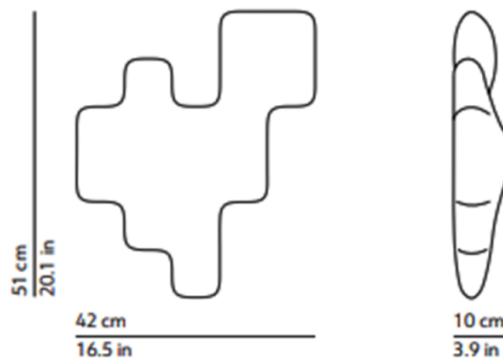

The Pixel wall light is made up of rotational-moulded polyethylene which is secured to a varnished metal frame which can be easily attached to the wall. It has a max depth of 10cm, giving the light a 3D wavy effect.

PRODUCT SPECIFICATION

Light Source: 3x Max 12W, E14 (Excluded)

IP Code: 20

Dimming: Dimmable via mains phase dimming

Dimensions: Length: 42cm
Width: 10cm
Height: 51cm

For all sales and technical enquiries, please contact: