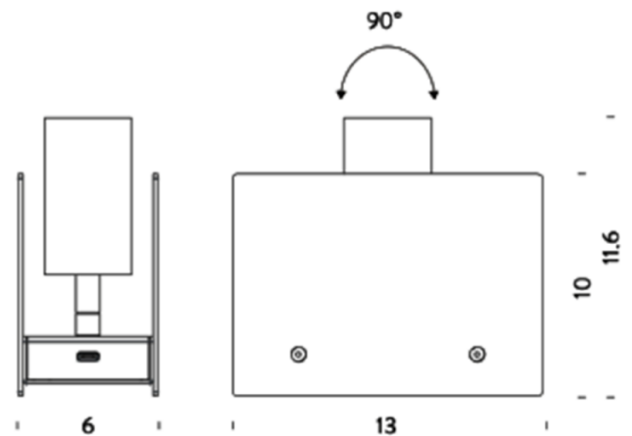

For all sales and technical enquiries, please contact:

+44 (0)114 263 4266

info@davidvillagelighting.co.uk

www.davidvillagelighting.co.uk