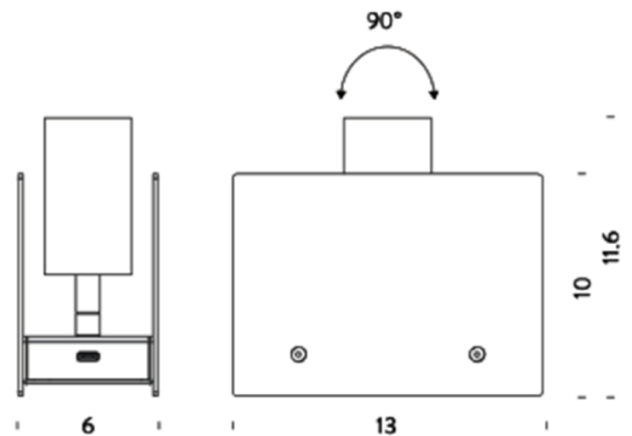

- Light Source:** 2.4W, 3000K, 185 Lumens
- IP Code:** 20
- Dimming:** Integrated dimmer on the product
- Dimensions:** Depth: 6cm
Height: 10cm
Length: 13cm

For all sales and technical enquiries, please contact: