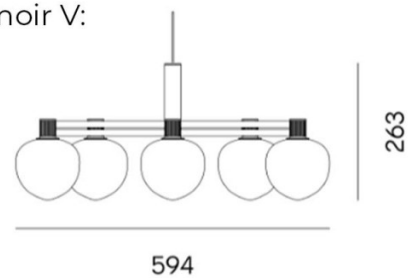

PRODUCT SPECIFICATION

Light Source: **Memoir III:** 3 x Max 28W G9 (excluded)
Memoir V: 5 x Max 28W G9 (excluded)

IP Code: 20

Dimming: Dimmable via mains phase dimming.

Dimensions: **Memoir III:**
 Diffuser: Ø12cm
 Width: 37.8cm
 Shade Height: 18.5cm

Memoir V:
 Diffuser: Ø12cm
 Width: 59.4cm
 Shade Height: 26.3cm

Memoir III:

Memoir V:

For all sales and technical enquiries, please contact:

+44 (0)114 263 4266

info@davidvillagelighting.co.uk

www.davidvillagelighting.co.uk