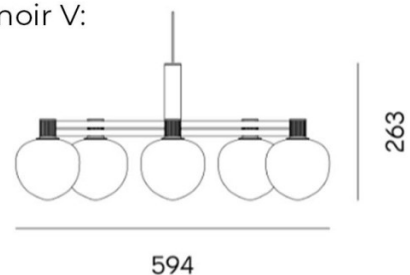

PRODUCT SPECIFICATION

Light Source: **Memoir III:** 3 x Max 28W G9 (excluded)  
**Memoir V:** 5 x Max 28W G9 (excluded)

IP Code: 20

Dimming: Dimmable via mains phase dimming.

Dimensions: **Memoir III:**  
 Diffuser: Ø12cm  
 Width: 37.8cm  
 Shade Height: 18.5cm

**Memoir V:**  
 Diffuser: Ø12cm  
 Width: 59.4cm  
 Shade Height: 26.3cm

Memoir III:

Memoir V:

**For all sales and technical enquiries, please contact:**

+44 (0)114 263 4266

[info@davidvillagelighting.co.uk](mailto:info@davidvillagelighting.co.uk)