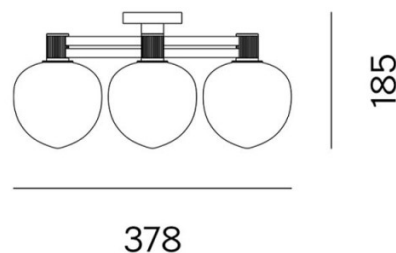

PRODUCT SPECIFICATION

Light Source: **Memoir Ceiling I:** 1 x Max 28W G9 (excluded)
Memoir Ceiling III: 3 x Max 28W G9 (excluded)

IP Code: 20

Dimming: Dimmable via mains phase dimming.

Dimensions: Memoir Ceiling I:
Diffuser: Ø12cm
Depth: 16.8cm
Width: 12cm

Memoir Ceiling III:
Diffuser: Ø12cm
Depth: 18.5cm
Width: 37.8cm

Memoir I:

Memoir III:

For all sales and technical enquiries, please contact:

+44 (0)114 263 4266

info@davidvillagelighting.co.uk

www.davidvillagelighting.co.uk