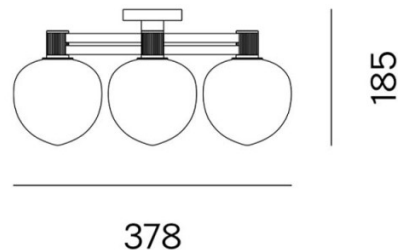

PRODUCT SPECIFICATION

Light Source: Memoir Ceiling I: 1 x Max 28W 69 (excluded)
Memoir Ceiling III: 3 x Max 28W 69 (excluded)

IP Code: 20

Dimming: Dimmable via mains phase dimming.

Dimensions: Memoir Ceiling I:
Diffuser: Ø12cm
Depth: 16.8cm
Width: 12cm

Memoir Ceiling III:
Diffuser: Ø12cm
Depth: 18.5cm
Width: 37.8cm

Memoir I:

Memoir III:

For all sales and technical enquiries, please contact:

+44 (0)114 263 4266

info@davidvillagelighting.co.uk

www.davidvillagelighting.co.uk