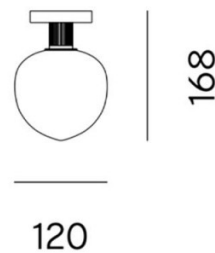

PRODUCT SPECIFICATION

Light Source: **Memoir Ceiling I:** 1 x Max 28W G9 (excluded)
Memoir Ceiling III: 3 x Max 28W G9 (excluded)

IP Code: 20

Dimming: Dimmable via mains phase dimming.

Dimensions: Memoir Ceiling I:
Diffuser: Ø12cm
Depth: 16.8cm
Width: 12cm

Memoir Ceiling III:
Diffuser: Ø12cm
Depth: 18.5cm
Width: 37.8cm

Memoir I:

Memoir III:

For all sales and technical enquiries, please contact:

+44 (0)114 263 4266

info@davidvillagelighting.co.uk

www.davidvillagelighting.co.uk