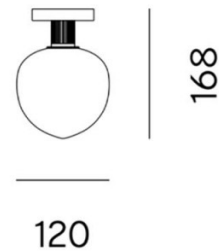

LYFA Memoir Ceiling is available in two sleek finish options (Brass or Black) as well as allowing you the choice between a singular light source or a larger design that features three diffusers. LYFA Memoir One is ideal for smaller spaces such as hallways, staircases or storage spaces, whereas the Memoir Ceiling 3 makes more of a statement and stands out beautifully in living areas, dining rooms, kitchens or bedrooms.

PRODUCT SPECIFICATION

Light Source: **Memoir Ceiling I:** 1 x Max 28W 69 (excluded)
Memoir Ceiling III: 3 x Max 28W 69 (excluded)

IP Code: 20

Dimming: Dimmable via mains phase dimming.

Dimensions: Memoir Ceiling I:
Diffuser: Ø12cm
Depth: 16.8cm
Width: 12cm

Memoir Ceiling III:
Diffuser: Ø12cm
Depth: 18.5cm
Width: 37.8cm

Memoir I:

Memoir III:

For all sales and technical enquiries, please contact:

+44 (0)114 263 4266

info@davidvillagelighting.co.uk

www.davidvillagelighting.co.uk