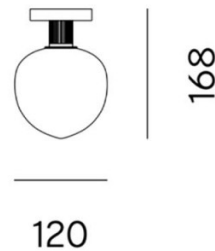

PRODUCT SPECIFICATION

Light Source: Memoir Ceiling I: 1 x Max 28W 69 (excluded)
Memoir Ceiling III: 3 x Max 28W 69 (excluded)

IP Code: 20

Dimming: Dimmable via mains phase dimming.

Dimensions: Memoir Ceiling I:
Diffuser: Ø12cm
Depth: 16.8cm
Width: 12cm

Memoir Ceiling III:
Diffuser: Ø12cm
Depth: 18.5cm
Width: 37.8cm

Memoir I:

Memoir III:

For all sales and technical enquiries, please contact:

+44 (0)114 263 4266

info@davidvillagelighting.co.uk

www.davidvillagelighting.co.uk