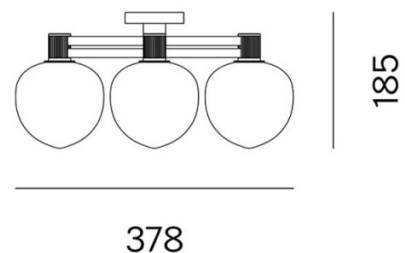

PRODUCT SPECIFICATION

Light Source: **Memoir Ceiling I:** 1 x Max 28W 69 (excluded)
Memoir Ceiling III: 3 x Max 28W 69 (excluded)

IP Code: 20

Dimming: Dimmable via mains phase dimming.

Dimensions: Memoir Ceiling I:
Diffuser: Ø12cm
Depth: 16.8cm
Width: 12cm

Memoir Ceiling III:
Diffuser: Ø12cm
Depth: 18.5cm
Width: 37.8cm

Memoir I:

Memoir III:

For all sales and technical enquiries, please contact:

+44 (0)114 263 4266

info@davidvillagelighting.co.uk

www.davidvillagelighting.co.uk