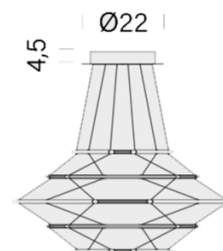

NEMO

LA10633/5

Nemo Lighting Drop 5 LED Suspension Light

SOURCE: <https://www.davidvillagelighting.co.uk/product/Nemo-Lighting-Drop-5-LED-Suspension-Light/10001325>

PRODUCT DESCRIPTION

Designer: Arihiro Miyake

Nemo Lighting Drop 5 LED Suspension Light

Nemo Lighting Drop 5 LED Suspension Light by Arihiro Miyake, is the smallest suspension from the Drop collection. The structure of the Drop 5 is suspended from 250cm by fine wires which creates the illusion of the frame to be floating in mid-air. The largest circle that is suspended is $\varnothing 27.5$ cm in diameter.

The Drop 5 LED Suspension Light is available in three metallic colours. The smallest suspension looks innovative in a residential or commercial setting whether it's above a reception or a kitchen table or island. Arihiro Miyake has also worked on many other projects with Nemo such as [Kepler](#) and [In The Wind](#).

PRODUCT SPECIFICATION

- **Light Source:** 35W, 2700K, 3350 Lumens
- **IP Code:** 20
- **Dimming:** Dimmable via mains phase dimming
- **Dimensions:** Height: 33cm
  Diameter: $\varnothing$ 70cm
  Cable: 250cm

70

33±2

For all sales and technical enquiries, please contact:

+44 (0)114 263 4266

info@davidvillagelighting.co.uk

www.davidvillagelighting.co.uk