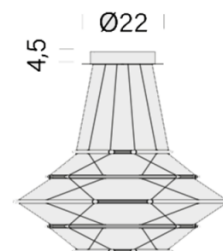

Nemo Lighting Drop 5 LED Suspension Light

Nemo Lighting Drop 5 LED Suspension Light by Arihiro Miyake, is the smallest suspension from the Drop collection. The structure of the Drop 5 is suspended from 250cm by fine wires which creates the illusion of the frame to be floating in mid-air. The largest circle that is suspended is $\varnothing 27.5$ cm in diameter.

PRODUCT SPECIFICATION

- Light Source:** 35W, 2700K, 3350 Lumens
- IP Code:** 20
- Dimming:** Dimmable via mains phase dimming
- Dimensions:** Height: 33cm
Diameter: \varnothing 70cm
Cable: 250cm

70

33±2

For all sales and technical enquiries, please contact: