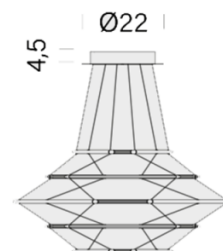

NEMO

LA10633/5

Nemo Lighting Drop 5 LED Suspension Light

SOURCE: <https://www.davidvillagelighting.co.uk/product/Nemo-Lighting-Drop-5-LED-Suspension-Light/10001325>

PRODUCT DESCRIPTION

Designer: Arihiro Miyake

Nemo Lighting Drop 5 LED Suspension Light

Nemo Lighting Drop 5 LED Suspension Light by Arihiro Miyake, is the smallest suspension from the Drop collection. The structure of the Drop 5 is suspended from 250cm by fine wires which creates the illusion of the frame to be floating in mid-air. The largest circle that is suspended is $\varnothing 27.5$ cm in diameter.

The Drop 5 LED Suspension Light is available in three metallic colours. The smallest suspension looks innovative in a residential or commercial setting whether it's above a reception or a kitchen table or island. Arihiro Miyake has also worked on many other projects with Nemo such as [Kepler](#) and [In The Wind](#).

PRODUCT SPECIFICATION

Light Source: 35W, 2700K, 3350 Lumens

IP Code: 20

Dimming: Dimmable via mains phase dimming

Dimensions: Height: 33cm
Diameter: $\varnothing$ 70cm
Cable: 250cm

70

33±2

For all sales and technical enquiries, please contact:

+44 (0)114 263 4266

info@davidvillagelighting.co.uk

www.davidvillagelighting.co.uk