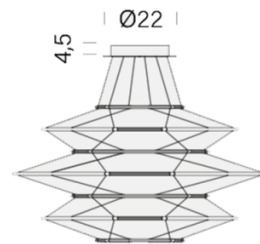

The Drop LED Suspension collection is available in three sizes and three colours in total which could be hung singularly or as a cluster. The structure of the LED circles is hung by 250cm barely seen wires which provides a floating effect. The beautiful floating effect of the suspension looks incredible against a high ceiling or even as a statement above a kitchen table or island.

**PRODUCT SPECIFICATION**

- Light Source:** 60W, 2700K, 5700 Lumens
- IP Code:** 20
- Dimming:** Dimmable via mains phase dimming
- Dimensions:** Diameter: ø 90cm  
Height: 50cm  
Cable: 250cm

90

50±2

**For all sales and technical enquiries, please contact:**