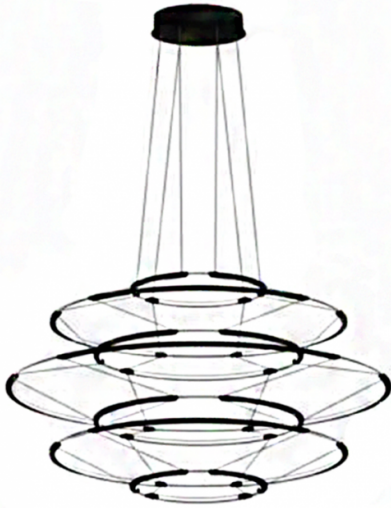

NEMO

LA10633/7

**Nemo Lighting Drop 7 LED
Suspension Light**

SOURCE: <https://www.davidvillagelighting.co.uk/product/Nemo-Lighting-Drop-7-LED-Suspension-Light/10001324>

PRODUCT DESCRIPTION

Designer: Arihiro Miyake

**Nemo Lighting Drop 7 LED
Suspension Light**

Nemo Lighting Drop 7 LED Suspension Light was designed by Arihiro Miyake. The Drop 7 Suspension delivers sophisticated lighting from each angle with its concentric circles. The structure is bold with an understated design which is a testament to the remarkable craftsmanship by Miyake. The precise lines of the suspension are connected with an extremely slim aluminium structure for a soft yet strong diffused light.

The Drop LED Suspension collection is available in three sizes and three colours in total which could be hung singularly or as a cluster. The structure of the LED circles is hung by 250cm barely seen wires which provides a floating effect. The beautiful floating effect of the suspension looks incredible against a high ceiling or even as a statement above a kitchen table or island.

PRODUCT SPECIFICATION

- Light Source:** 60W, 2700K, 5700 Lumens
- IP Code:** 20
- Dimming:** Dimmable via mains phase dimming
- Dimensions:** Diameter: ø 90cm
Height: 50cm
Cable: 250cm

90

50±2

For all sales and technical enquiries, please contact: