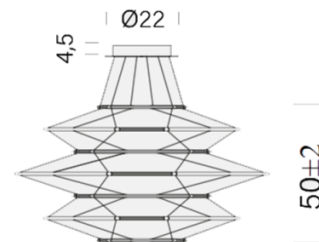

**Nemo Lighting Drop 7 LED
Suspension Light**

Nemo Lighting Drop 7 LED Suspension Light was designed by Arihiro Miyake. The Drop 7 Suspension delivers sophisticated lighting from each angle with its concentric circles. The structure is bold with an understated design which is a testament to the remarkable craftsmanship by Miyake. The precise lines of the suspension are connected with an extremely slim aluminium structure for a soft yet strong diffused light.

The Drop LED Suspension collection is available in three sizes and three colours in total which could be hung singularly or as a cluster. The structure of the LED circles is hung by 250cm barely seen wires which provides a floating effect. The beautiful floating effect of the suspension looks incredible against a high ceiling or even as a statement above a kitchen table or island.

PRODUCT SPECIFICATION

- Light Source:** 60W, 2700K, 5700 Lumens
- IP Code:** 20
- Dimming:** Dimmable via mains phase dimming
- Dimensions:** Diameter: ø 90cm
Height: 50cm
Cable: 250cm

For all sales and technical enquiries, please contact: