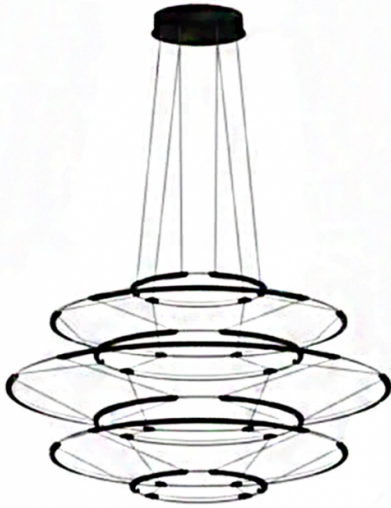

**NEMO**

LA10633/7

**Nemo Lighting Drop 7 LED  
Suspension Light**

SOURCE: <https://www.davidvillagelighting.co.uk/product/Nemo-Lighting-Drop-7-LED-Suspension-Light/10001324>

**PRODUCT DESCRIPTION**

Designer: Arihiro Miyake

**Nemo Lighting Drop 7 LED  
Suspension Light**

Nemo Lighting Drop 7 LED Suspension Light was designed by Arihiro Miyake. The Drop 7 Suspension delivers sophisticated lighting from each angle with its concentric circles. The structure is bold with an understated design which is a testament to the remarkable craftsmanship by Miyake. The precise lines of the suspension are connected with an extremely slim aluminium structure for a soft yet strong diffused light.

The Drop LED Suspension collection is available in three sizes and three colours in total which could be hung singularly or as a cluster. The structure of the LED circles is hung by 250cm barely seen wires which provides a floating effect. The beautiful floating effect of the suspension looks incredible against a high ceiling or even as a statement above a kitchen table or island.

**PRODUCT SPECIFICATION**

- Light Source:** 60W, 2700K, 5700 Lumens
- IP Code:** 20
- Dimming:** Dimmable via mains phase dimming
- Dimensions:** Diameter: ø 90cm  
Height: 50cm  
Cable: 250cm

90

50±2

**For all sales and technical enquiries, please contact:**