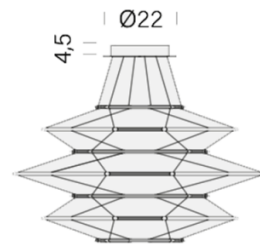

The Drop LED Suspension collection is available in three sizes and three colours in total which could be hung singularly or as a cluster. The structure of the LED circles is hung by 250cm barely seen wires which provides a floating effect. The beautiful floating effect of the suspension looks incredible against a high ceiling or even as a statement above a kitchen table or island.

PRODUCT SPECIFICATION

- Light Source:** 60W, 2700K, 5700 Lumens
- IP Code:** 20
- Dimming:** Dimmable via mains phase dimming
- Dimensions:** Diameter: ø 90cm
Height: 50cm
Cable: 250cm

90

50±2

For all sales and technical enquiries, please contact: