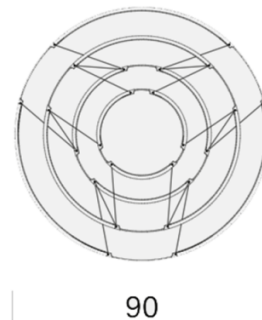

**Nemo Lighting Drop 7 LED
Suspension Light**

Nemo Lighting Drop 7 LED Suspension Light was designed by Arihiro Miyake. The Drop 7 Suspension delivers sophisticated lighting from each angle with its concentric circles. The structure is bold with an understated design which is a testament to the remarkable craftsmanship by Miyake. The precise lines of the suspension are connected with an extremely slim aluminium structure for a soft yet strong diffused light.

The Drop LED Suspension collection is available in three sizes and three colours in total which could be hung singularly or as a cluster. The structure of the LED circles is hung by 250cm barely seen wires which provides a floating effect. The beautiful floating effect of the suspension looks incredible against a high ceiling or even as a statement above a kitchen table or island.

PRODUCT SPECIFICATION

- Light Source:** 60W, 2700K, 5700 Lumens
- IP Code:** 20
- Dimming:** Dimmable via mains phase dimming
- Dimensions:** Diameter: ø 90cm
Height: 50cm
Cable: 250cm

For all sales and technical enquiries, please contact: