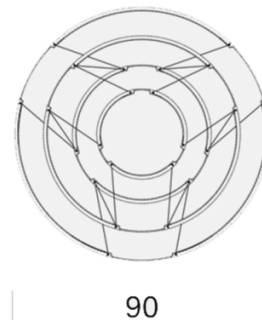

**Nemo Lighting Drop 7 LED  
Suspension Light**

Nemo Lighting Drop 7 LED Suspension Light was designed by Arihiro Miyake. The Drop 7 Suspension delivers sophisticated lighting from each angle with its concentric circles. The structure is bold with an understated design which is a testament to the remarkable craftsmanship by Miyake. The precise lines of the suspension are connected with an extremely slim aluminium structure for a soft yet strong diffused light.

The Drop LED Suspension collection is available in three sizes and three colours in total which could be hung singularly or as a cluster. The structure of the LED circles is hung by 250cm barely seen wires which provides a floating effect. The beautiful floating effect of the suspension looks incredible against a high ceiling or even as a statement above a kitchen table or island.

**PRODUCT SPECIFICATION**

- Light Source:** 60W, 2700K, 5700 Lumens
- IP Code:** 20
- Dimming:** Dimmable via mains phase dimming
- Dimensions:** Diameter: ø 90cm  
Height: 50cm  
Cable: 250cm

**For all sales and technical enquiries, please contact:**