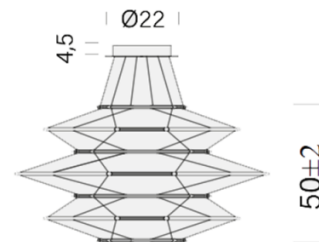

**Nemo Lighting Drop 7 LED  
Suspension Light**

Nemo Lighting Drop 7 LED Suspension Light was designed by Arihiro Miyake. The Drop 7 Suspension delivers sophisticated lighting from each angle with its concentric circles. The structure is bold with an understated design which is a testament to the remarkable craftsmanship by Miyake. The precise lines of the suspension are connected with an extremely slim aluminium structure for a soft yet strong diffused light.

The Drop LED Suspension collection is available in three sizes and three colours in total which could be hung singularly or as a cluster. The structure of the LED circles is hung by 250cm barely seen wires which provides a floating effect. The beautiful floating effect of the suspension looks incredible against a high ceiling or even as a statement above a kitchen table or island.

**PRODUCT SPECIFICATION**

- Light Source:** 60W, 2700K, 5700 Lumens
- IP Code:** 20
- Dimming:** Dimmable via mains phase dimming
- Dimensions:** Diameter: ø 90cm  
Height: 50cm  
Cable: 250cm

**For all sales and technical enquiries, please contact:**