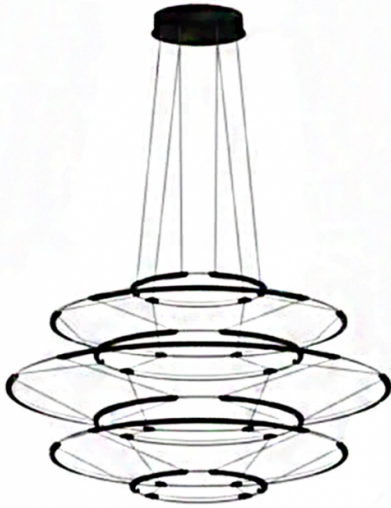

NEMO

LA10633/7

**Nemo Lighting Drop 7 LED
Suspension Light**

SOURCE: <https://www.davidvillagelighting.co.uk/product/Nemo-Lighting-Drop-7-LED-Suspension-Light/10001324>

PRODUCT DESCRIPTION

Designer: Arihiro Miyake

**Nemo Lighting Drop 7 LED
Suspension Light**

Nemo Lighting Drop 7 LED Suspension Light was designed by Arihiro Miyake. The Drop 7 Suspension delivers sophisticated lighting from each angle with its concentric circles. The structure is bold with an understated design which is a testament to the remarkable craftsmanship by Miyake. The precise lines of the suspension are connected with an extremely slim aluminium structure for a soft yet strong diffused light.

The Drop LED Suspension collection is available in three sizes and three colours in total which could be hung singularly or as a cluster. The structure of the LED circles is hung by 250cm barely seen wires which provides a floating effect. The beautiful floating effect of the suspension looks incredible against a high ceiling or even as a statement above a kitchen table or island.

PRODUCT SPECIFICATION

- Light Source:** 60W, 2700K, 5700 Lumens
- IP Code:** 20
- Dimming:** Dimmable via mains phase dimming
- Dimensions:** Diameter: ø 90cm
Height: 50cm
Cable: 250cm

For all sales and technical enquiries, please contact: