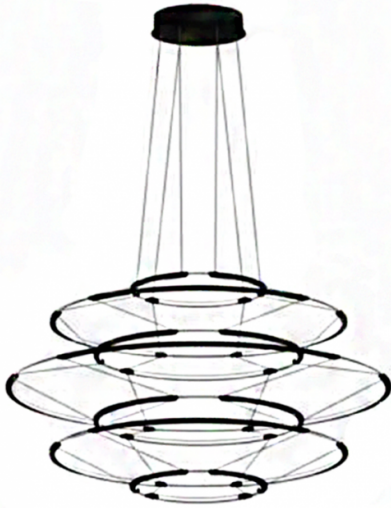

**NEMO**

LA10633/7

**Nemo Lighting Drop 7 LED  
Suspension Light**

SOURCE: <https://www.davidvillagelighting.co.uk/product/Nemo-Lighting-Drop-7-LED-Suspension-Light/10001324>

**PRODUCT DESCRIPTION**

Designer: Arihiro Miyake

**Nemo Lighting Drop 7 LED  
Suspension Light**

Nemo Lighting Drop 7 LED Suspension Light was designed by Arihiro Miyake. The Drop 7 Suspension delivers sophisticated lighting from each angle with its concentric circles. The structure is bold with an understated design which is a testament to the remarkable craftsmanship by Miyake. The precise lines of the suspension are connected with an extremely slim aluminium structure for a soft yet strong diffused light.

The Drop LED Suspension collection is available in three sizes and three colours in total which could be hung singularly or as a cluster. The structure of the LED circles is hung by 250cm barely seen wires which provides a floating effect. The beautiful floating effect of the suspension looks incredible against a high ceiling or even as a statement above a kitchen table or island.

**PRODUCT SPECIFICATION**

- Light Source:** 60W, 2700K, 5700 Lumens
- IP Code:** 20
- Dimming:** Dimmable via mains phase dimming
- Dimensions:** Diameter: ø 90cm  
Height: 50cm  
Cable: 250cm

**For all sales and technical enquiries, please contact:**