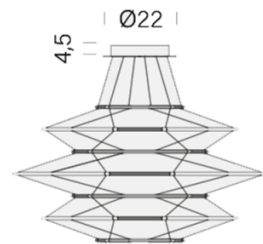

The Drop LED Suspension collection is available in three sizes and three colours in total which could be hung singularly or as a cluster. The structure of the LED circles is hung by 250cm barely seen wires which provides a floating effect. The beautiful floating effect of the suspension looks incredible against a high ceiling or even as a statement above a kitchen table or island.

**PRODUCT SPECIFICATION**

- Light Source:** 60W, 2700K, 5700 Lumens
- IP Code:** 20
- Dimming:** Dimmable via mains phase dimming
- Dimensions:** Diameter: ø 90cm  
Height: 50cm  
Cable: 250cm

90

50±2

**For all sales and technical enquiries, please contact:**