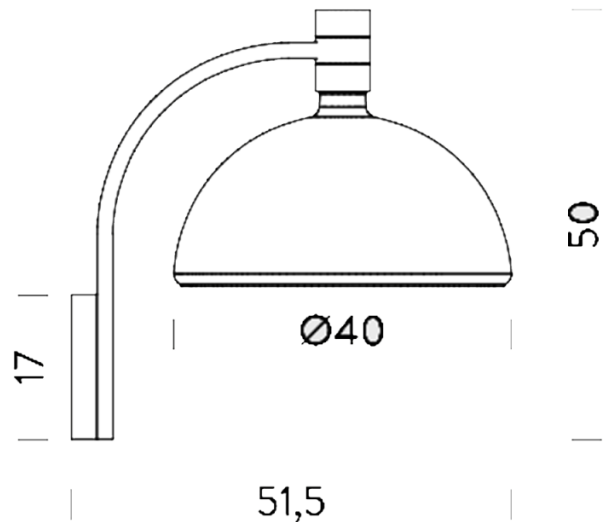

AS3C wall light is refined and sophisticated which is perfect for any residential home. This one-of-a-kind shade is the perfect minimalistic style that can decorate your hallways either alone or sporadically. The shade has a diameter of Ø 40cm which creates the perfect ambient glow. The shade is also available as a pendant, suspension, floor and table lamp.

**PRODUCT SPECIFICATION**

**Light Source:** 1x Max 100W, E27 LED (Excluded)

**IP Code:** 20

**Dimming:** Dimmable via mains phase dimming

**Dimensions:** Shade Diameter: Ø 40cm  
Height: 50cm  
Depth: 51.5cm