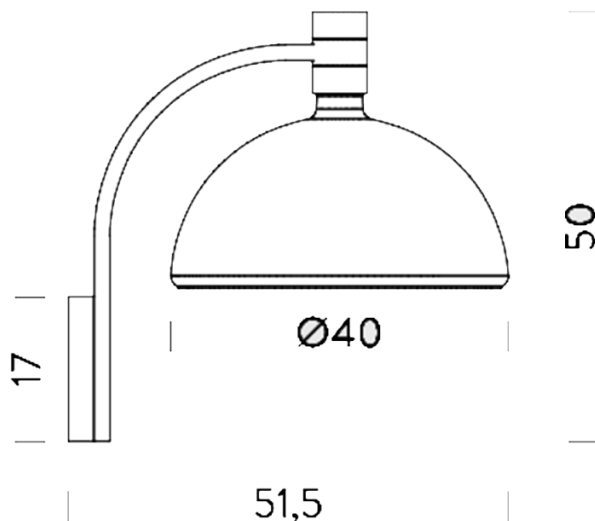

AS3C wall light is refined and sophisticated which is perfect for any residential home. This one-of-a-kind shade is the perfect minimalistic style that can decorate your hallways either alone or sporadically. The shade has a diameter of Ø 40cm which creates the perfect ambient glow. The shade is also available as a pendant, suspension, floor and table lamp.

PRODUCT SPECIFICATION

Light Source: 1x Max 100W, E27 LED (Excluded)

IP Code: 20

Dimming: Dimmable via mains phase dimming

Dimensions: Shade Diameter: Ø 40cm
Height: 50cm
Depth: 51.5cm

For all sales and technical enquiries, please contact: