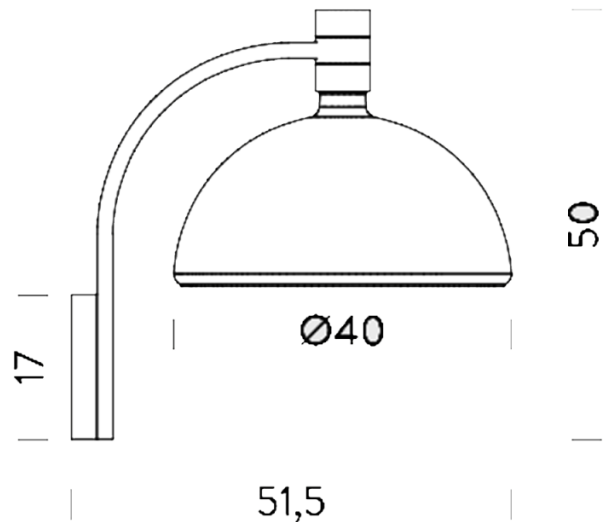

AS3C wall light is refined and sophisticated which is perfect for any residential home. This one-of-a-kind shade is the perfect minimalistic style that can decorate your hallways either alone or sporadically. The shade has a diameter of Ø 40cm which creates the perfect ambient glow. The shade is also available as a pendant, suspension, floor and table lamp.

PRODUCT SPECIFICATION

Light Source: 1x Max 100W, E27 LED (Excluded)

IP Code: 20

Dimming: Dimmable via mains phase dimming

Dimensions: Shade Diameter: Ø 40cm
Height: 50cm
Depth: 51.5cm

For all sales and technical enquiries, please contact: