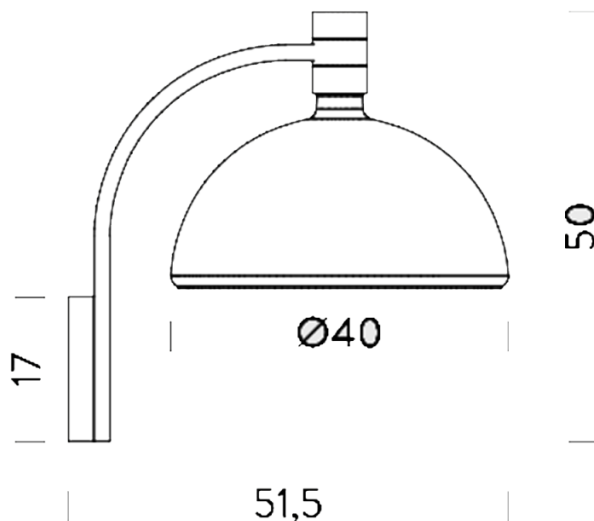

AS3C wall light is refined and sophisticated which is perfect for any residential home. This one-of-a-kind shade is the perfect minimalistic style that can decorate your hallways either alone or sporadically. The shade has a diameter of Ø 40cm which creates the perfect ambient glow. The shade is also available as a pendant, suspension, floor and table lamp.

### PRODUCT SPECIFICATION

**Light Source:** 1x Max 100W, E27 LED (Excluded)

**IP Code:** 20

**Dimming:** Dimmable via mains phase dimming

**Dimensions:** Shade Diameter: Ø 40cm  
Height: 50cm  
Depth: 51.5cm