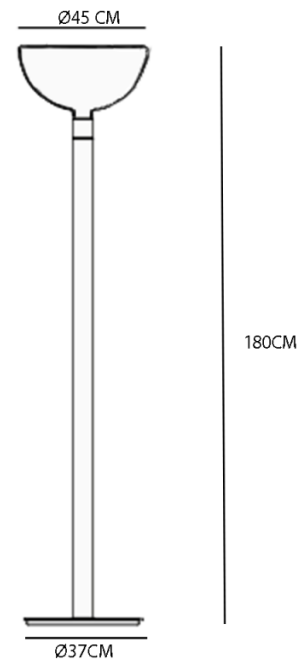

NEMO

LA10866F

Nemo Lighting Albini AM2Z Floor lamp

SOURCE: <https://www.davidvillagelighting.co.uk/product/Nemo-Lighting-Albini-AM2Z-Floor-lamp/10001322>

PRODUCT DESCRIPTION

Designer: Franco Albini

Nemo Lighting Albini AM2Z Floor lamp

Albini AM1N Floor Lamp is a minimalistic chrome shade attached to a steel tube and base. Albini also designed this floor lamp as a suspension light, wall light, floor lamp and pendant. The lamp stands at 180cm and casts a light upwards onto the ceiling.

PRODUCT SPECIFICATION

- Light Source:** 1x Max 250W, E27 LED (Excluded)
- IP Code:** 20
- Dimming:** In line dimmer switch included on cable
- Dimensions:** Shade Diameter: Ø 45cm
Base Diameter: Ø 37cm
Height: 180cm