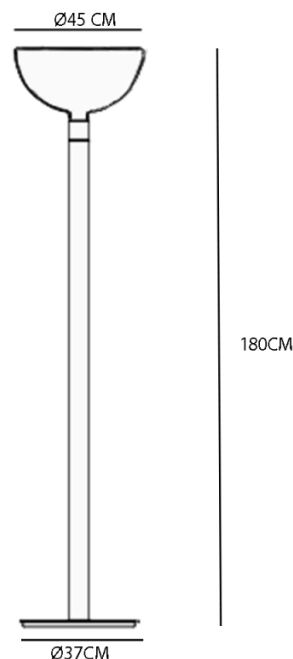

Albini AM1N Floor Lamp is a minimalistic chrome shade attached to a steel tube and base. Albini also designed this floor lamp as a suspension light, wall light, floor lamp and pendant. The lamp stands at 180cm and casts a light upwards onto the ceiling.

PRODUCT SPECIFICATION

Light Source: 1x Max 250W, E27 LED (Excluded)

IP Code: 20

Dimming: In line dimmer switch included on cable

Dimensions: Shade Diameter: Ø 45cm
Base Diameter: Ø 37cm
Height: 180cm

For all sales and technical enquiries, please contact: