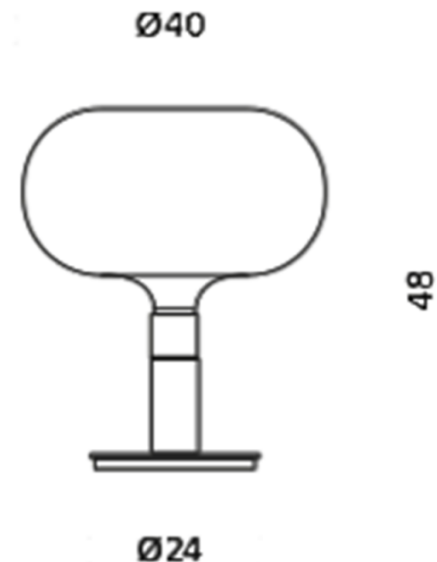

Albini AM1N Table Lamp is a minimal bubble-like shade attached to a steel tube and base which is also available as a suspension light, wall light, floor lamp and pendant. The lamp emits a warm glow which shines upwards onto the ceiling. The table lamp is available in a steel or black base finish.

PRODUCT SPECIFICATION

Light Source: 1x Max 150W, E27 LED (Excluded)

IP Code: 20

Dimming: In line dimmer switch on cable

Dimensions: Base diameter: Ø 24cm
Height: 48cm
Shade diameter: Ø 40cm

For all sales and technical enquiries, please contact: