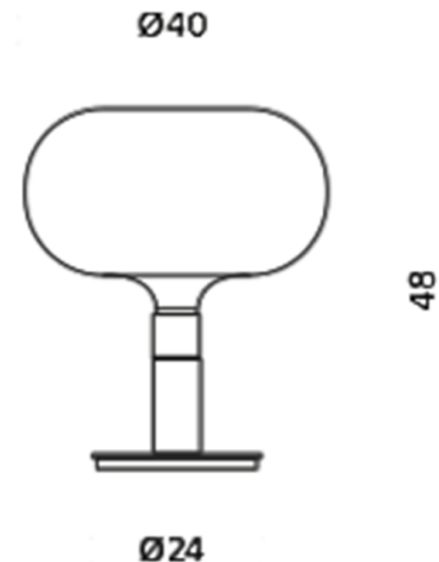

Albini AM1N Table Lamp is a minimal bubble-like shade attached to a steel tube and base which is also available as a suspension light, wall light, floor lamp and pendant. The lamp emits a warm glow which shines upwards onto the ceiling. The table lamp is available in a steel or black base finish.

PRODUCT SPECIFICATION

Light Source: 1x Max 150W, E27 LED (Excluded)

IP Code: 20

Dimming: In line dimmer switch on cable

Dimensions: Base diameter: Ø 24cm
Height: 48cm
Shade diameter: Ø 40cm

For all sales and technical enquiries, please contact: