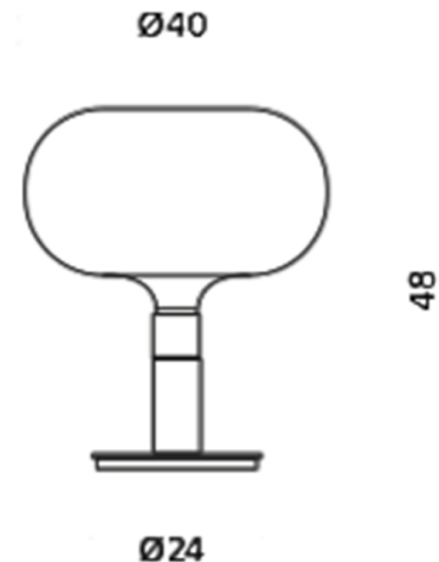

Albini AM1N Table Lamp is a minimal bubble-like shade attached to a steel tube and base which is also available as a suspension light, wall light, floor lamp and pendant. The lamp emits a warm glow which shines upwards onto the ceiling. The table lamp is available in a steel or black base finish.

### PRODUCT SPECIFICATION

**Light Source:** 1x Max 150W, E27 LED (Excluded)

**IP Code:** 20

**Dimming:** In line dimmer switch on cable

**Dimensions:** Base diameter: Ø 24cm  
Height: 48cm  
Shade diameter: Ø 40cm