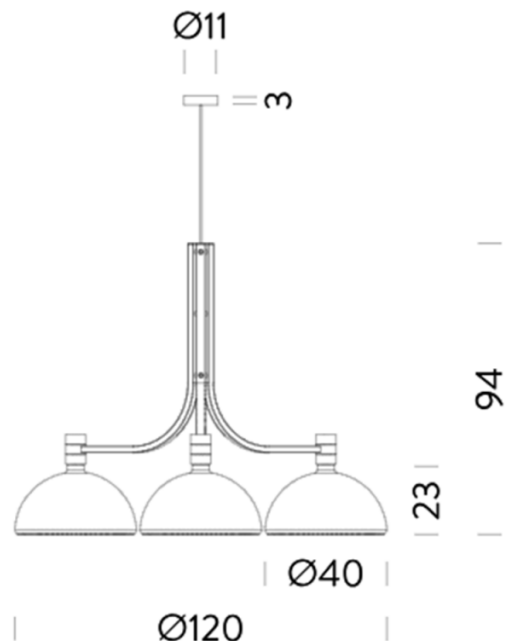

Nemo Lighting Albini AS43C Suspension embodies the rational principles of the Milanese architect. The classic 1969 shade of this suspension incorporates sleek minimal shapes with amazing quality material. The fixture of the light is made from steel which branches out towards the bottom and holds three white hand-blown shades. The Albini suspension was designed by Franco Albini.

PRODUCT SPECIFICATION

Light Source: 3X Max 70W, E27 LED (Excluded)

IP Code: 20

Dimming: Dimmable via mains phase dimming

Dimensions: Shade diameter: Ø 40cm
Total shade width: Ø 120cm
Shade height: 23cm
Height: 94cm