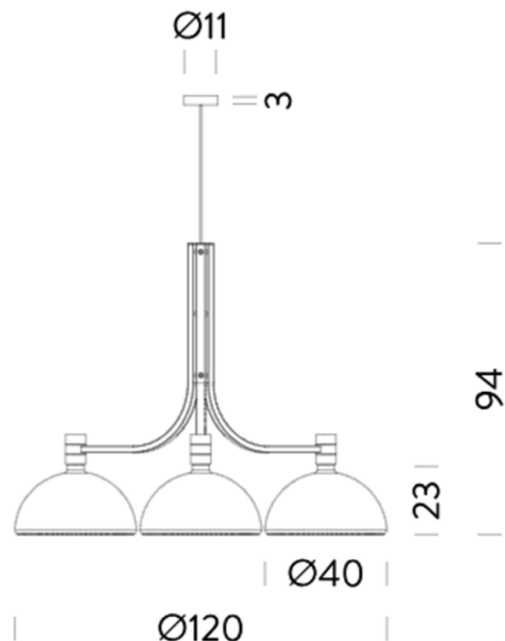

**Nemo Lighting Albini AS43C  
Suspension**

Nemo Lighting Albini AS43C Suspension embodies the rational principles of the Milanese architect. The classic 1969 shade of this suspension incorporates sleek minimal shapes with amazing quality material. The fixture of the light is made from steel which branches out towards the bottom and holds three white hand-blown shades. The Albini suspension was designed by Franco Albini.

**PRODUCT SPECIFICATION**

**Light Source:** 3X Max 70W, E27 LED (Excluded)

**IP Code:** 20

**Dimming:** Dimmable via mains phase dimming

**Dimensions:** Shade diameter: Ø 40cm  
Total shade width: Ø 120cm  
Shade height: 23cm  
Height: 94cm