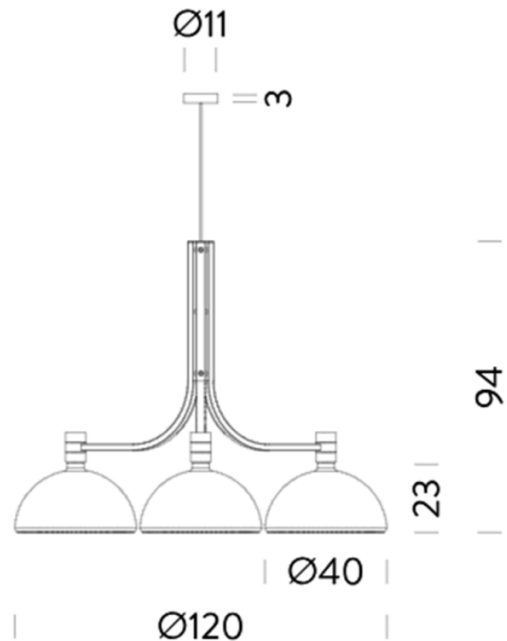

NEMO

LA10866S

**Nemo Lighting Albini AS43C
Suspension**

SOURCE: <https://www.davidvillagelighting.co.uk/product/Nemo-Lighting-Albini-AS43C-Suspension/10001319>

PRODUCT DESCRIPTION

Designer: Franco Albini

**Nemo Lighting Albini AS43C
Suspension**

Nemo Lighting Albini AS43C Suspension embodies the rational principles of the Milanese architect. The classic 1969 shade of this suspension incorporates sleek minimal shapes with amazing quality material. The fixture of the light is made from steel which branches out towards the bottom and holds three white hand-blown shades. The Albini suspension was designed by Franco Albini.

PRODUCT SPECIFICATION

- Light Source:** 3X Max 70W, E27 LED (Excluded)
- IP Code:** 20
- Dimming:** Dimmable via mains phase dimming
- Dimensions:** Shade diameter: Ø 40cm
Total shade width: Ø 120cm
Shade height: 23cm
Height: 94cm