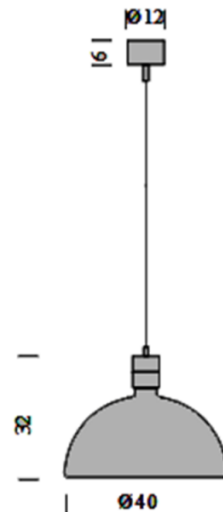

AM4C pendant is sophisticated and refined which is ideal for any residential home or the pendant could also be hung in a commercial setting such as a bar or restaurant. The shade has a diameter of Ø 40cm which creates the perfect ambient glow.

PRODUCT SPECIFICATION

Light Source: 1x Max 250W, E27 LED (Excluded)

IP Code: 20

Dimming: Dimmable via mains phase dimming

Dimensions: Shade diameter: Ø 40cm
Shade Height: 32cm
Cable: 250cm
Canopy Diameter: Ø 12cm
Canopy Depth: 6cm