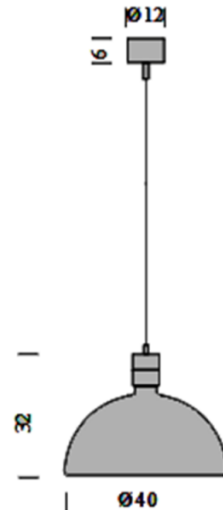

AM4C pendant is sophisticated and refined which is ideal for any residential home or the pendant could also be hung in a commercial setting such as a bar or restaurant. The shade has a diameter of Ø 40cm which creates the perfect ambient glow.

PRODUCT SPECIFICATION

Light Source: 1x Max 250W, E27 LED (Excluded)

IP Code: 20

Dimming: Dimmable via mains phase dimming

Dimensions: Shade diameter: Ø 40cm
Shade Height: 32cm
Cable: 250cm
Canopy Diameter: Ø 12cm
Canopy Depth: 6cm