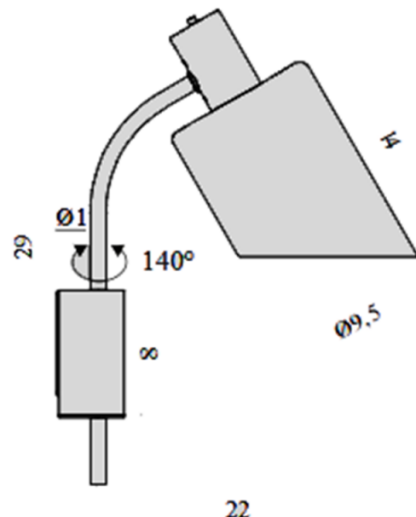

For all sales and technical enquiries, please contact:

+44 (0)114 263 4266

info@davidvillagelighting.co.uk

www.davidvillagelighting.co.uk