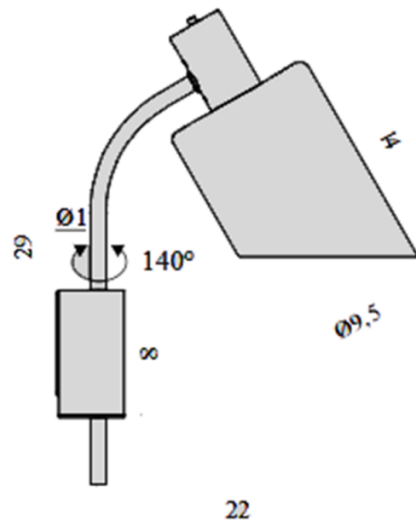

Lampe De Bureau Wall Light is available in six colours and one standard size. The contemporary colours and the classic structure together create stunning features above bedside tables or in a hallway above a sideboard.

PRODUCT SPECIFICATION

Light Source: 1 x Max 20W, E14 LED (Excluded)

IP Code: 20

Dimming: In line on/off switch on the product

Dimensions: Shade diameter: Ø 9.5cm
 Depth: 23cm
 Shade depth: 14cm
 Height: 29cm