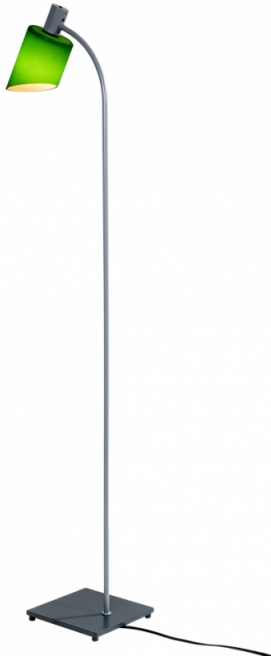

NEMO

LA10865F

Nemo Lighting Lampe De Bureau Floor Lamp

SOURCE: <https://www.davidvillagelighting.co.uk/product/Nemo-Lighting-Lampe-De-Bureau-Floor-Lamp/10001316>

PRODUCT DESCRIPTION

Designer: Charlotte Perriand

Nemo Lighting Lampe De Bureau Floor Lamp

Nemo Lighting Lampe De Bureau Floor Lamp was created by French architect and designer, Charlotte Perriand. Nemo has reinvented the Lampe De Bureau Lamp collection from the original shade which was made in 1965. Perriand's inspiration for the lights was the need to illuminate faces reflected in the mirror on a piece of furniture. This floor lamp paired with a cosy armchair makes for a great reading lamp.

Lampe De Bureau Floor Lamp has a moulded glass shade exterior has a bold colour whilst the inside remains minimal and white. The shade is then attached to a dark grey steel stem which is stood upon a square base with the on/off switch. The shade is available in 6 bright colours to suit all residential settings and stands at 120cm tall.

PRODUCT SPECIFICATION

Light Source: 1x Max 20W, E14 LED (Excluded)

IP Code: 20

Dimming: In line on/off switch on the product

Dimensions: Height: 120cm
Base width: 18cm
Shade width: Ø9.5cm
Cable: 270cm

For all sales and technical enquiries, please contact: