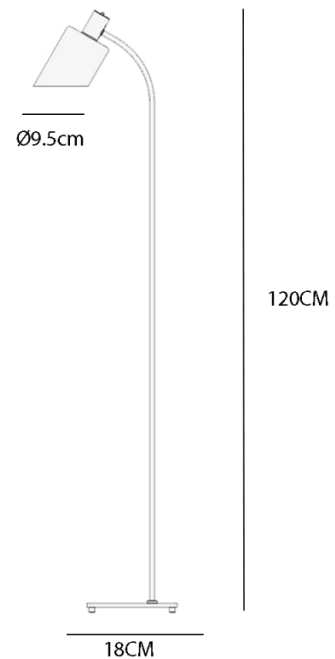

Lampe De Bureau Floor Lamp has a moulded glass shade exterior has a bold colour whilst the inside remains minimal and white. The shade is then attached to a dark grey steel stem which is stood upon a square base with the on/off switch. The shade is available in 6 bright colours to suit all residential settings and stands at 120cm tall.

PRODUCT SPECIFICATION

Light Source: 1x Max 20W, E14 LED (Excluded)

IP Code: 20

Dimming: In line on/off switch on the product

Dimensions: Height: 120cm
 Base width: 18cm
 Shade width: Ø9.5cm
 Cable: 270cm

For all sales and technical enquiries, please contact: