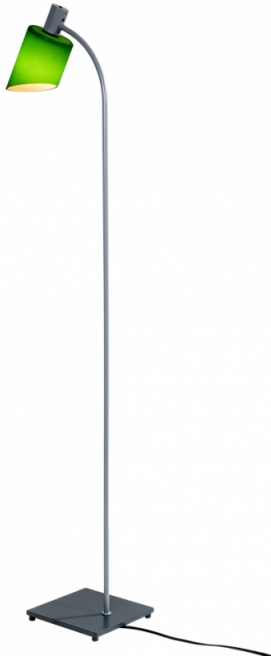

NEMO

LA10865F

Nemo Lighting Lampe De Bureau Floor Lamp

SOURCE: <https://www.davidvillagelighting.co.uk/product/Nemo-Lighting-Lampe-De-Bureau-Floor-Lamp/10001316>

PRODUCT DESCRIPTION

Designer: Charlotte Perriand

Nemo Lighting Lampe De Bureau Floor Lamp

Nemo Lighting Lampe De Bureau Floor Lamp was created by French architect and designer, Charlotte Perriand. Nemo has reinvented the Lampe De Bureau Lamp collection from the original shade which was made in 1965. Perriand's inspiration for the lights was the need to illuminate faces reflected in the mirror on a piece of furniture. This floor lamp paired with a cosy armchair makes for a great reading lamp.

Lampe De Bureau Floor Lamp has a moulded glass shade exterior has a bold colour whilst the inside remains minimal and white. The shade is then attached to a dark grey steel stem which is stood upon a square base with the on/off switch. The shade is available in 6 bright colours to suit all residential settings and stands at 120cm tall.

PRODUCT SPECIFICATION

Light Source: 1x Max 20W, E14 LED (Excluded)

IP Code: 20

Dimming: In line on/off switch on the product

Dimensions: Height: 120cm
 Base width: 18cm
 Shade width: Ø9.5cm
 Cable: 270cm

For all sales and technical enquiries, please contact: