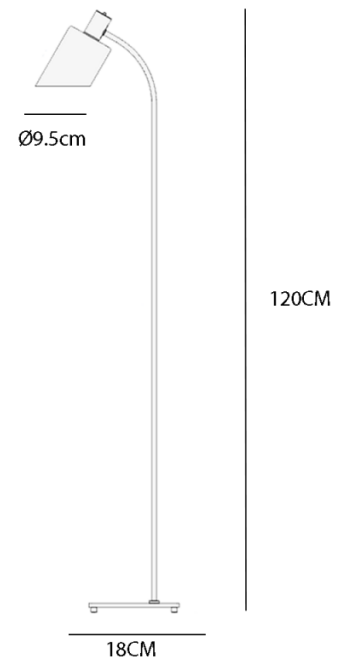

Lampe De Bureau Floor Lamp has a moulded glass shade exterior has a bold colour whilst the inside remains minimal and white. The shade is then attached to a dark grey steel stem which is stood upon a square base with the on/off switch. The shade is available in 6 bright colours to suit all residential settings and stands at 120cm tall.

PRODUCT SPECIFICATION

Light Source: 1x Max 20W, E14 LED (Excluded)

IP Code: 20

Dimming: In line on/off switch on the product

Dimensions: Height: 120cm
 Base width: 18cm
 Shade width: Ø9.5cm
 Cable: 270cm

For all sales and technical enquiries, please contact: