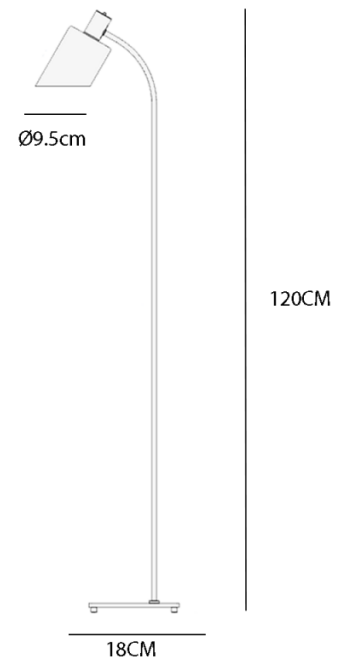

Lampe De Bureau Floor Lamp has a moulded glass shade exterior has a bold colour whilst the inside remains minimal and white. The shade is then attached to a dark grey steel stem which is stood upon a square base with the on/off switch. The shade is available in 6 bright colours to suit all residential settings and stands at 120cm tall.

### PRODUCT SPECIFICATION

**Light Source:** 1x Max 20W, E14 LED (Excluded)

**IP Code:** 20

**Dimming:** In line on/off switch on the product

**Dimensions:** Height: 120cm  
Base width: 18cm  
Shade width: Ø9.5cm  
Cable: 270cm