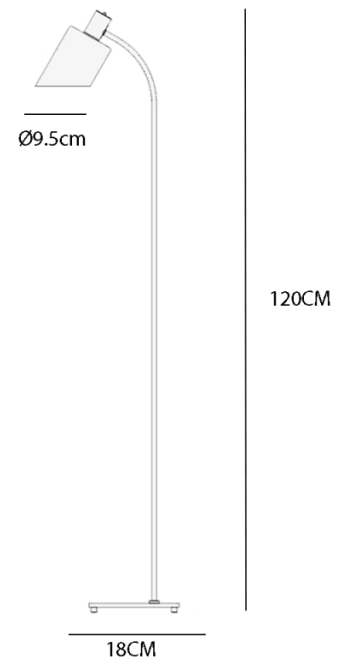

Lampe De Bureau Floor Lamp has a moulded glass shade exterior has a bold colour whilst the inside remains minimal and white. The shade is then attached to a dark grey steel stem which is stood upon a square base with the on/off switch. The shade is available in 6 bright colours to suit all residential settings and stands at 120cm tall.

PRODUCT SPECIFICATION

Light Source: 1x Max 20W, E14 LED (Excluded)

IP Code: 20

Dimming: In line on/off switch on the product

Dimensions: Height: 120cm
Base width: 18cm
Shade width: Ø9.5cm
Cable: 270cm

For all sales and technical enquiries, please contact: