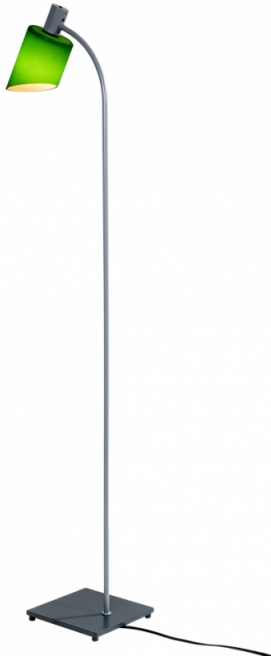

# NEMO

LA10865F

## Nemo Lighting Lampe De Bureau Floor Lamp

SOURCE: <https://www.davidvillagelighting.co.uk/product/Nemo-Lighting-Lampe-De-Bureau-Floor-Lamp/10001316>

### Nemo Lighting Lampe De Bureau Floor Lamp

Nemo Lighting Lampe De Bureau Floor Lamp was created by French architect and designer, Charlotte Perriand. Nemo has reinvented the Lampe De Bureau Lamp collection from the original shade which was made in 1965. Perriand's inspiration for the lights was the need to illuminate faces reflected in the mirror on a piece of furniture. This floor lamp paired with a cosy armchair makes for a great reading lamp.

Lampe De Bureau Floor Lamp has a moulded glass shade exterior has a bold colour whilst the inside remains minimal and white. The shade is then attached to a dark grey steel stem which is stood upon a square base with the on/off switch. The shade is available in 6 bright colours to suit all residential settings and stands at 120cm tall.