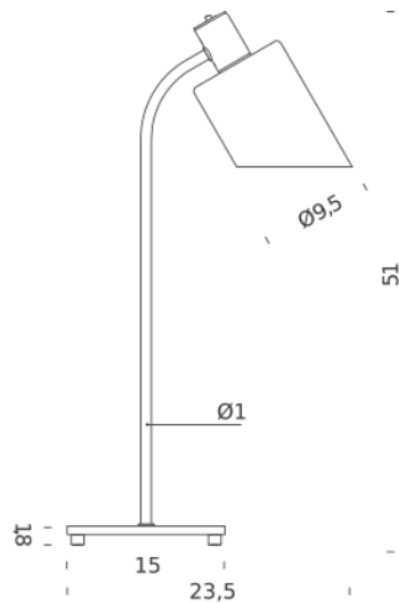

**PRODUCT SPECIFICATION**

**Light Source:** 1x Max 20W, E14 LED (Excluded)

**IP Code:** 20

**Dimming:** In line on/off switch on product

**Dimensions:** Height: 51cm  
Base width: 15cm  
Shade Width: ø9.5  
Cable: 150cm