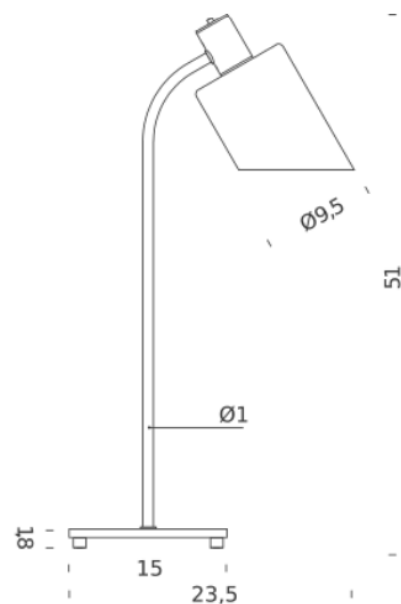

PRODUCT SPECIFICATION

Light Source: 1x Max 20W, E14 LED (Excluded)

IP Code: 20

Dimming: In line on/off switch on product

Dimensions: Height: 51cm
Base width: 15cm
Shade Width: ø9.5
Cable: 150cm

For all sales and technical enquiries, please contact: