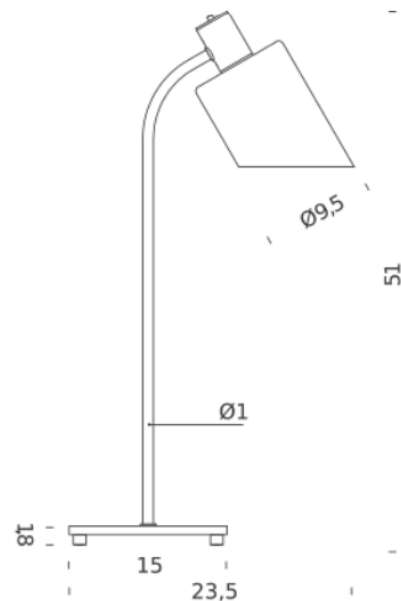

PRODUCT SPECIFICATION

Light Source: 1x Max 20W, E14 LED (Excluded)

IP Code: 20

Dimming: In line on/off switch on product

Dimensions: Height: 51cm
Base width: 15cm
Shade Width: ø9.5
Cable: 150cm

For all sales and technical enquiries, please contact: