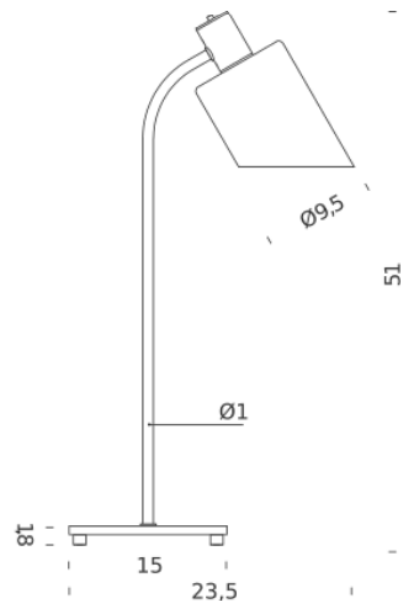

## PRODUCT SPECIFICATION

**Light Source:** 1x Max 20W, E14 LED (Excluded)

**IP Code:** 20

**Dimming:** In line on/off switch on product

**Dimensions:** Height: 51cm  
Base width: 15cm  
Shade Width: ø9.5  
Cable: 150cm