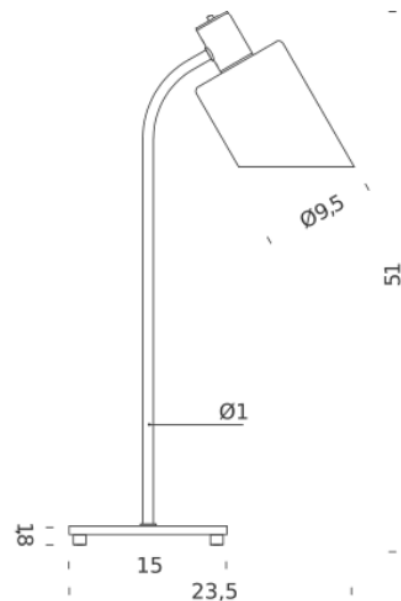

**PRODUCT SPECIFICATION**

**Light Source:** 1x Max 20W, E14 LED (Excluded)

**IP Code:** 20

**Dimming:** In line on/off switch on product

**Dimensions:** Height: 51cm  
Base width: 15cm  
Shade Width: ø9.5  
Cable: 150cm