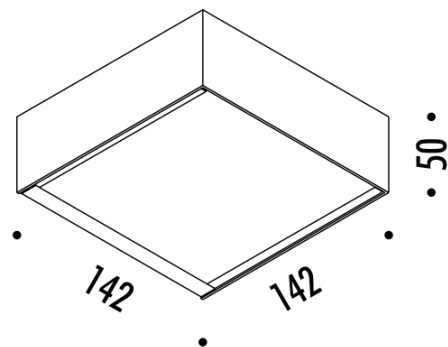

#### Davide Groppi Toast LED Wall Light

Ex-Display, boxed in non-original packaging.  
Some signs of wear and tear. See images for exact condition.  
1 x White Available.

The Davide Groppi Toast LED Wall Light is an architectural feature in your space, boasting a solid square structure, the wall light emits functional lighting both upwards and downwards. The diffuser is made of glass and shields a LED-type light source in different shades of light. Designed by Alberto Zattin, Toast is a wall lamp with an elegant modern design.

### PRODUCT SPECIFICATION

**Light Source:** 12W, 2700K, 743 Lumens

**IP Code:** 20

**Dimming:** Non-Dimmable.

**Dimensions:** Width: 14.2cm  
Length: 14.2cm  
Height: 5cm

**For all sales and technical enquiries, please contact:**