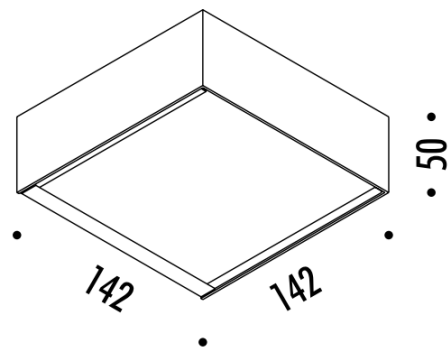

PRODUCT DESCRIPTION

Davide Groppi Toast LED Wall Light

Ex-Display, boxed in non-original packaging.
Some signs of wear and tear. See images for exact condition.
1 x White Available.

The Davide Groppi Toast LED Wall Light is an architectural feature in your space, boasting a solid square structure, the wall light emits functional lighting both upwards and downwards. The diffuser is made of glass and shields a LED-type light source in different shades of light. Designed by Alberto Zattin, Toast is a wall lamp with an elegant modern design.

PRODUCT SPECIFICATION

Light Source: 12W, 2700K, 743 Lumens

IP Code: 20

Dimming: Non-Dimmable.

Dimensions: Width: 14.2cm
Length: 14.2cm
Height: 5cm

For all sales and technical enquiries, please contact:

+44 (0)114 263 4266