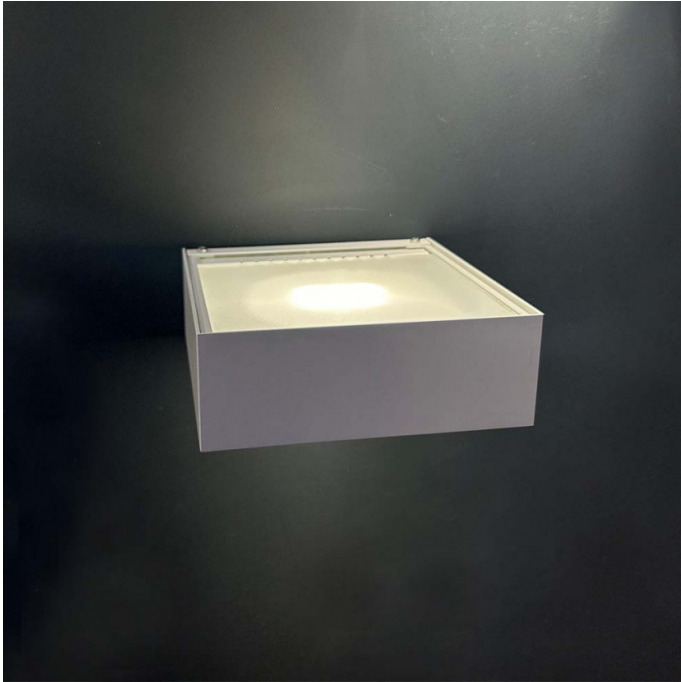

## Davide Groppi Toast LED Wall Light CLEARANCE EX-DISPLAY

LA6463-  
LED/CLEAR

SOURCE: <https://www.davidvillagelighting.co.uk/product/Davide-Groppi-Toast-LED-Wall-Light-CLEARANCE-EX-DISPLAY/10001314>

#### Davide Groppi Toast LED Wall Light

Ex-Display, boxed in non-original packaging.  
Some signs of wear and tear. See images for exact condition.  
1 x White Available.

The Davide Groppi Toast LED Wall Light is an architectural feature in your space, boasting a solid square structure, the wall light emits functional lighting both upwards and downwards. The diffuser is made of glass and shields a LED-type light source in different shades of light. Designed by Alberto Zattin, Toast is a wall lamp with an elegant modern design.

### PRODUCT SPECIFICATION

**Light Source:** 12W, 2700K, 743 Lumens

**IP Code:** 20

**Dimming:** Non-Dimmable.

**Dimensions:** Width: 14.2cm  
Length: 14.2cm  
Height: 5cm

**For all sales and technical enquiries, please contact:**