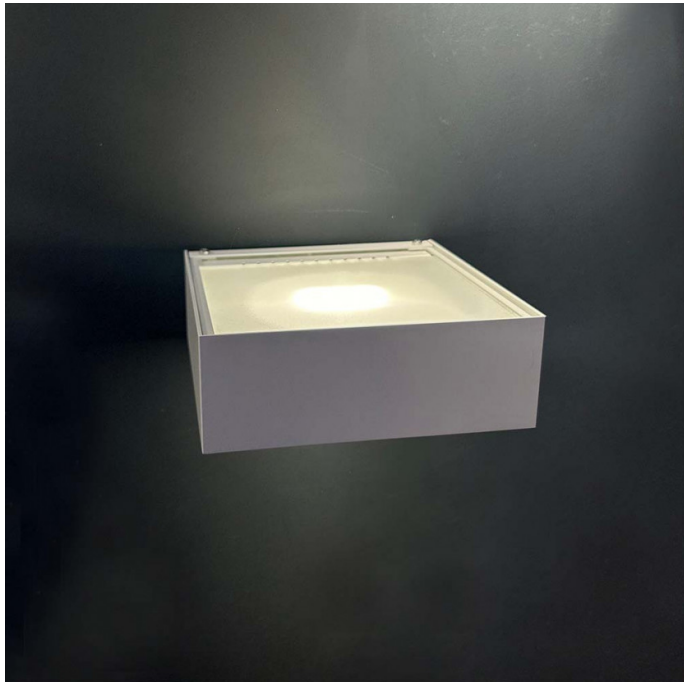

**CLEARANCE
OFFERS**

Davide Groppi Toast LED Wall Light CLEARANCE EX-DISPLAY

LA6463-
LED/CLEAR

SOURCE: <https://www.davidvillagelighting.co.uk/product/Davide-Groppi-Toast-LED-Wall-Light-CLEARANCE-EX-DISPLAY/10001314>

PRODUCT DESCRIPTION

Davide Groppi Toast LED Wall Light

Ex-Display, boxed in non-original packaging.
Some signs of wear and tear. See images for exact condition.
1 x White Available.

The Davide Groppi Toast LED Wall Light is an architectural feature in your space, boasting a solid square structure, the wall light emits functional lighting both upwards and downwards. The diffuser is made of glass and shields a LED-type light source in different shades of light. Designed by Alberto Zattin, Toast is a wall lamp with an elegant modern design.

PRODUCT SPECIFICATION

Light Source: 12W, 2700K, 743 Lumens

IP Code: 20

Dimming: Non-Dimmable.

Dimensions: Width: 14.2cm
Length: 14.2cm
Height: 5cm

For all sales and technical enquiries, please contact:

+44 (0)114 263 4266