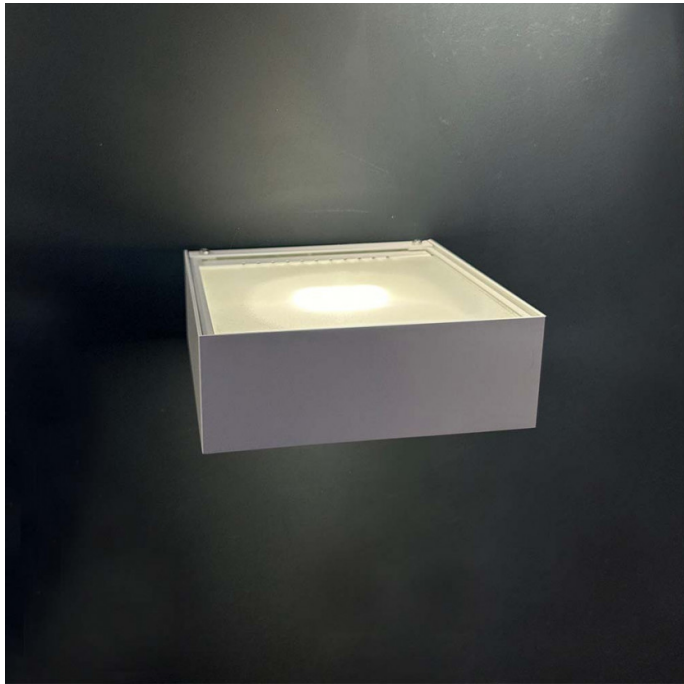

**CLEARANCE
OFFERS**

Davide Groppi Toast LED Wall Light CLEARANCE EX-DISPLAY

LA6463-
LED/CLEAR

SOURCE: <https://www.davidvillagelighting.co.uk/product/Davide-Groppi-Toast-LED-Wall-Light-CLEARANCE-EX-DISPLAY/10001314>

PRODUCT DESCRIPTION

Davide Groppi Toast LED Wall Light

Ex-Display, boxed in non-original packaging.
Some signs of wear and tear. See images for exact condition.
1 x White Available.

The Davide Groppi Toast LED Wall Light is an architectural feature in your space, boasting a solid square structure, the wall light emits functional lighting both upwards and downwards. The diffuser is made of glass and shields a LED-type light source in different shades of light. Designed by Alberto Zattin, Toast is a wall lamp with an elegant modern design.

PRODUCT SPECIFICATION

Light Source: 12W, 2700K, 743 Lumens

IP Code: 20

Dimming: Non-Dimmable.

Dimensions: Width: 14.2cm
Length: 14.2cm
Height: 5cm

For all sales and technical enquiries, please contact:

+44 (0)114 263 4266