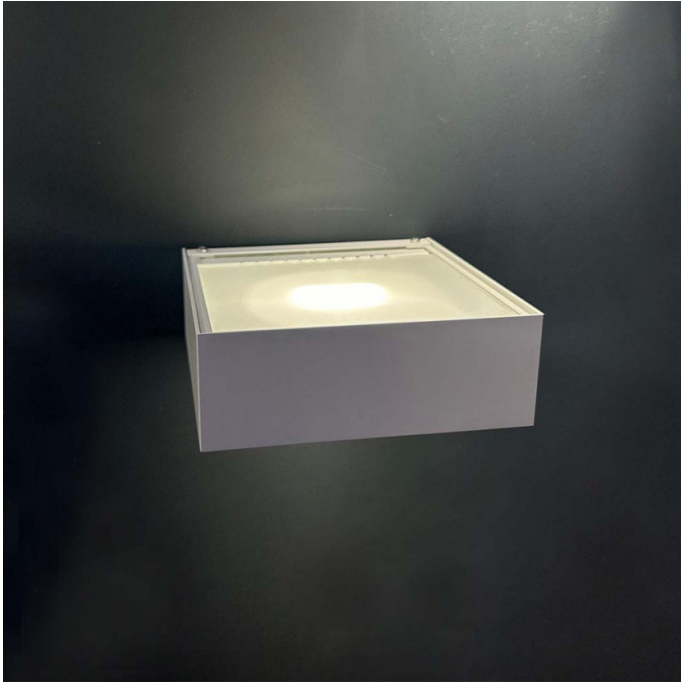

CLEARANCE
OFFERS

Davide Groppi Toast LED Wall Light CLEARANCE EX-DISPLAY

LA6463-
LED/CLEAR

SOURCE: <https://www.davidvillagelighting.co.uk/product/Davide-Groppi-Toast-LED-Wall-Light-CLEARANCE-EX-DISPLAY/10001314>

PRODUCT DESCRIPTION

Davide Groppi Toast LED Wall Light

Ex-Display, boxed in non-original packaging.
Some signs of wear and tear. See images for exact condition.
1 x White Available.

The Davide Groppi Toast LED Wall Light is an architectural feature in your space, boasting a solid square structure, the wall light emits functional lighting both upwards and downwards. The diffuser is made of glass and shields a LED-type light source in different shades of light. Designed by Alberto Zattin, Toast is a wall lamp with an elegant modern design.

PRODUCT SPECIFICATION

Light Source: 12W, 2700K, 743 Lumens

IP Code: 20

Dimming: Non-Dimmable.

Dimensions: Width: 14.2cm
Length: 14.2cm
Height: 5cm

For all sales and technical enquiries, please contact:

+44 (0)114 263 4266