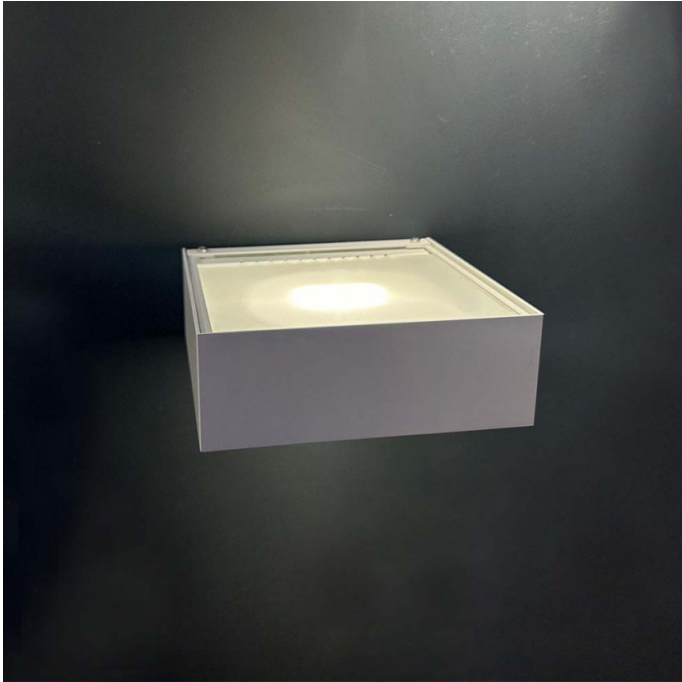

**CLEARANCE
OFFERS**

Davide Groppi Toast LED Wall Light CLEARANCE EX-DISPLAY

LA6463-
LED/CLEAR

SOURCE: <https://www.davidvillagelighting.co.uk/product/Davide-Groppi-Toast-LED-Wall-Light-CLEARANCE-EX-DISPLAY/10001314>

PRODUCT DESCRIPTION

Davide Groppi Toast LED Wall Light

Ex-Display, boxed in non-original packaging.
Some signs of wear and tear. See images for exact condition.
1 x White Available.

The Davide Groppi Toast LED Wall Light is an architectural feature in your space, boasting a solid square structure, the wall light emits functional lighting both upwards and downwards. The diffuser is made of glass and shields a LED-type light source in different shades of light. Designed by Alberto Zattin, Toast is a wall lamp with an elegant modern design.

PRODUCT SPECIFICATION

Light Source: 12W, 2700K, 743 Lumens

IP Code: 20

Dimming: Non-Dimmable.

Dimensions: Width: 14.2cm
Length: 14.2cm
Height: 5cm

For all sales and technical enquiries, please contact:

+44 (0)114 263 4266