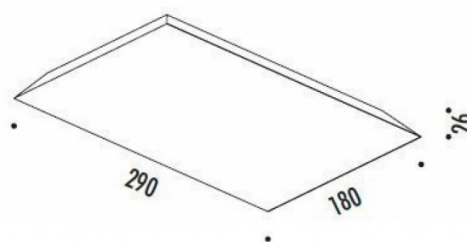

PRODUCT DESCRIPTION

Davide Groppi Foil LED Wall/Ceiling Light

Ex-Display, in good condition. Boxed in non-original packaging.
1 x Available.

The Davide Groppi Foil LED Ceiling/Wall Light is a rectangular lighting solution with a metal white finish and slanted edges. The Foil LED emits light upwards and is an ideal choice if you want to highlight ceiling or wall details. When positioned high up on the wall so that you are viewing it from underneath, it gives the illusion that it is a very thin sheet of metal. Although it's there, you can't see the thickness. Visual magic. A luminaire that amazes with skill, so you only notice its two-dimensional effect.

PRODUCT SPECIFICATION

- Light Source:** 24.5W, 3000K, 1808 Lumens
- IP Code:** 20
- Dimming:** Dimmable via Triac/IGBT dimming systems. Please consult your electrician, additional wiring may be required on site.
- Dimensions:** Length: 29cm
Depth: 18cm
Height: 2.6cm