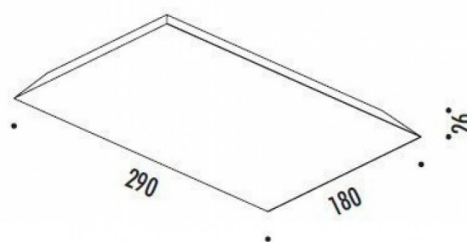

### Davide Groppi Foil LED Wall/Ceiling Light

Ex-Display, in good condition. Boxed in non-original packaging.  
1 x Available.

The Davide Groppi Foil LED Ceiling/Wall Light is a rectangular lighting solution with a metal white finish and slanted edges. The Foil LED emits light upwards and is an ideal choice if you want to highlight ceiling or wall details. When positioned high up on the wall so that you are viewing it from underneath, it gives the illusion that it is a very thin sheet of metal. Although it's there, you can't see the thickness. Visual magic. A luminaire that amazes with skill, so you only notice its two-dimensional effect.

## PRODUCT SPECIFICATION

- Light Source:** 24.5W, 3000K, 1808 Lumens
- IP Code:** 20
- Dimming:** Dimmable via Triac/IGBT dimming systems. Please consult your electrician, additional wiring may be required on site.
- Dimensions:** Length: 29cm  
Depth: 18cm  
Height: 2.6cm