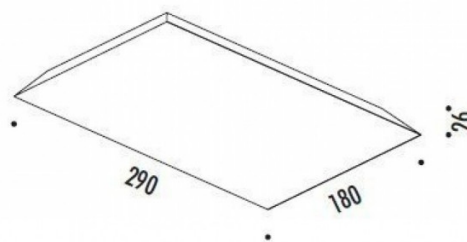

PRODUCT DESCRIPTION

Davide Groppi Foil LED Wall/Ceiling Light

Ex-Display, in good condition. Boxed in non-original packaging.
1 x Available.

The Davide Groppi Foil LED Ceiling/Wall Light is a rectangular lighting solution with a metal white finish and slanted edges. The Foil LED emits light upwards and is an ideal choice if you want to highlight ceiling or wall details. When positioned high up on the wall so that you are viewing it from underneath, it gives the illusion that it is a very thin sheet of metal. Although it's there, you can't see the thickness. Visual magic. A luminaire that amazes with skill, so you only notice its two-dimensional effect.

PRODUCT SPECIFICATION

- Light Source:** 24.5W, 3000K, 1808 Lumens
- IP Code:** 20
- Dimming:** Dimmable via Triac/IGBT dimming systems. Please consult your electrician, additional wiring may be required on site.
- Dimensions:** Length: 29cm
Depth: 18cm
Height: 2.6cm