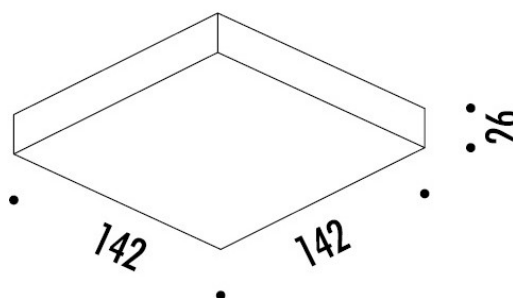

PRODUCT DESCRIPTION

Daive Groppi Sol 1 LED Wall Light

**Ex-Display, in good condition. Boxed in non-original packaging.
1 x Available.**

The Davide Groppi Sol 1 LED Wall Light is a minimalistic lighting solution that can be used as either an upright or a downlight. The luminaire is pure form, a simple container for the light source. Light is incorporated into the space, becoming an architectural element. Sol 1 is perfect for a wide range of modern interiors and emits functional glare-free illumination. Display individually or as part of a cluster. Perfect for hallways, kitchens and offices.

PRODUCT SPECIFICATION

- Light Source:** 18W, 3000K, 1180 Lumens
- IP Code:** 20
- Dimming:** Dimmable via Triac dimming.
- Dimensions:** Depth: 14.2cm
Width: 14.2cm
Height: 2.6cm

For all sales and technical enquiries, please contact: