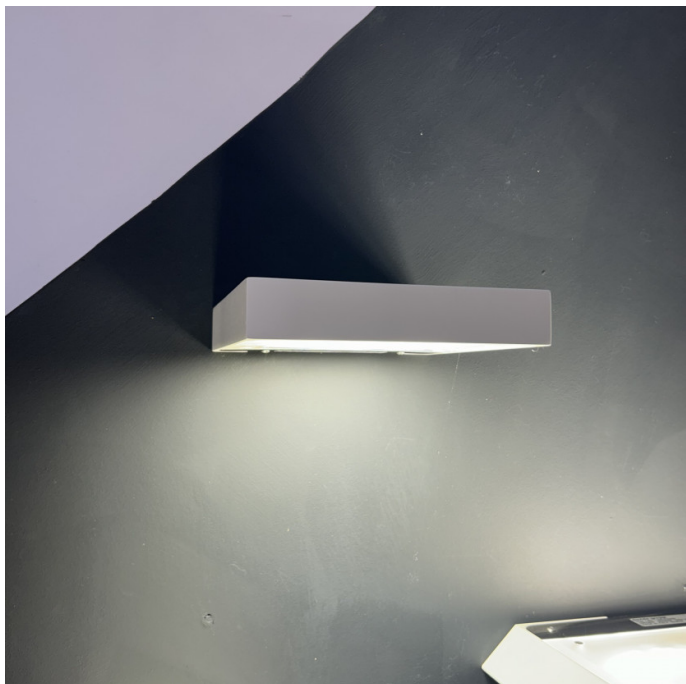

**CLEARANCE
OFFERS**

LA5945/CLEARANCE

Daive Groppi Sol 1 LED Wall Light CLEARANCE EX-DISPLAY

SOURCE: <https://www.davidvillagelighting.co.uk/product/Daive-Groppi-Sol-1-LED-Wall-Light-CLEARANCE-EX-DISPLAY/10001310>

PRODUCT DESCRIPTION

Daive Groppi Sol 1 LED Wall Light

**Ex-Display, in good condition. Boxed in non-original packaging.
1 x Available.**

The Davide Groppi Sol 1 LED Wall Light is a minimalistic lighting solution that can be used as either an upright or a downlight. The luminaire is pure form, a simple container for the light source. Light is incorporated into the space, becoming an architectural element. Sol 1 is perfect for a wide range of modern interiors and emits functional glare-free illumination. Display individually or as part of a cluster. Perfect for hallways, kitchens and offices.

PRODUCT SPECIFICATION

- Light Source:** 18W, 3000K, 1180 Lumens
- IP Code:** 20
- Dimming:** Dimmable via Triac dimming.
- Dimensions:** Depth: 14.2cm
Width: 14.2cm
Height: 2.6cm

For all sales and technical enquiries, please contact: