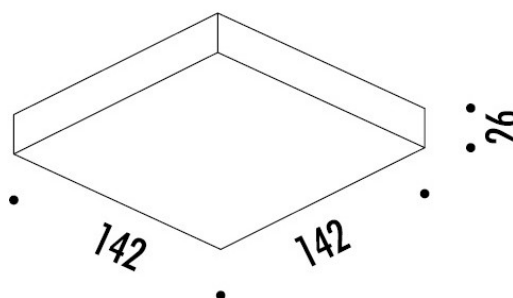

PRODUCT SPECIFICATION

- Light Source:** 18W, 3000K, 1180 Lumens
- IP Code:** 20
- Dimming:** Dimmable via Triac dimming.
- Dimensions:** Depth: 14.2cm
Width: 14.2cm
Height: 2.6cm

For all sales and technical enquiries, please contact: