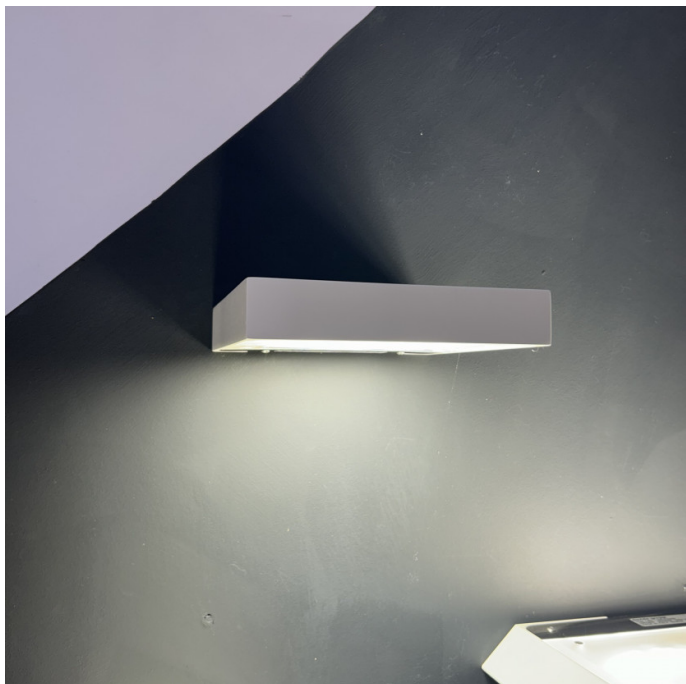

CLEARANCE OFFERS

LA5945/CLEARANCE

Daide Groppi Sol 1 LED Wall Light CLEARANCE EX-DISPLAY

SOURCE: <https://www.davidvillagelighting.co.uk/product/Daide-Groppi-Sol-1-LED-Wall-Light-CLEARANCE-EX-DISPLAY/10001310>

PRODUCT DESCRIPTION

Daide Groppi Sol 1 LED Wall Light

Ex-Display, in good condition. Boxed in non-original packaging.
1 x Available.

The Davide Groppi Sol 1 LED Wall Light is a minimalistic lighting solution that can be used as either an upright or a downlight. The luminaire is pure form, a simple container for the light source. Light is incorporated into the space, becoming an architectural element. Sol 1 is perfect for a wide range of modern interiors and emits functional glare-free illumination. Display individually or as part of a cluster. Perfect for hallways, kitchens and offices.

PRODUCT SPECIFICATION

- Light Source:** 18W, 3000K, 1180 Lumens
- IP Code:** 20
- Dimming:** Dimmable via Triac dimming.
- Dimensions:** Depth: 14.2cm
Width: 14.2cm
Height: 2.6cm

For all sales and technical enquiries, please contact: