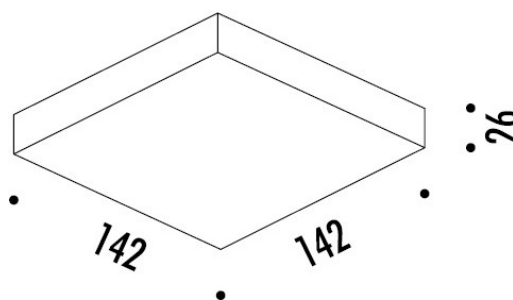

PRODUCT SPECIFICATION

- Light Source:** 18W, 3000K, 1180 Lumens
- IP Code:** 20
- Dimming:** Dimmable via Triac dimming.
- Dimensions:** Depth: 14.2cm
Width: 14.2cm
Height: 2.6cm

For all sales and technical enquiries, please contact: