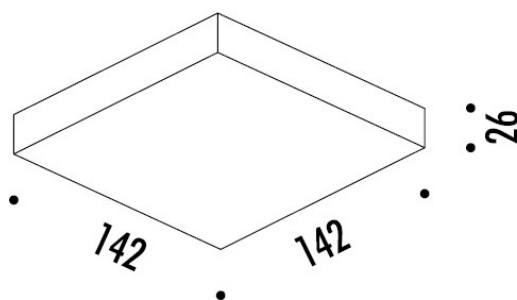

PRODUCT DESCRIPTION

Daide Groppi Sol 1 LED Wall Light

Ex-Display, in good condition. Boxed in non-original packaging.
1 x Available.

The Davide Groppi Sol 1 LED Wall Light is a minimalistic lighting solution that can be used as either an upright or a downlight. The luminaire is pure form, a simple container for the light source. Light is incorporated into the space, becoming an architectural element. Sol 1 is perfect for a wide range of modern interiors and emits functional glare-free illumination. Display individually or as part of a cluster. Perfect for hallways, kitchens and offices.

PRODUCT SPECIFICATION

- Light Source:** 18W, 3000K, 1180 Lumens
- IP Code:** 20
- Dimming:** Dimmable via Triac dimming.
- Dimensions:** Depth: 14.2cm
Width: 14.2cm
Height: 2.6cm

For all sales and technical enquiries, please contact: