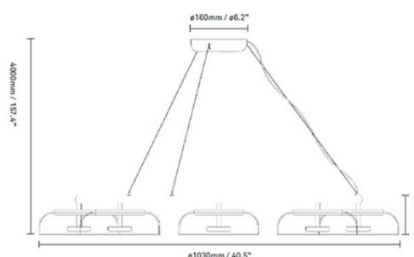

**Dimensions: Blossi 6:**  
 Ø79.8cm  
 Full Height: 400cm  
**Blossi 8:**  
 Ø103cm  
 Shade Height: 11cm  
 Full Height: 400cm  
 Ceiling Canopy: Ø16cm

Blossi 6:

Blossi 8:

For all sales and technical enquiries, please contact: