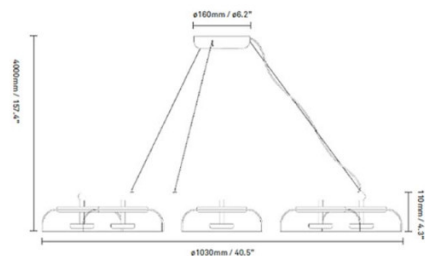

Dimensions: Blossi 6:
 Ø79.8cm
 Full Height: 400cm
Blossi 8:
 Ø103cm
 Shade Height: 11cm
 Full Height: 400cm
 Ceiling Canopy: Ø16cm

Blossi 6:

Blossi 8:

For all sales and technical enquiries, please contact: