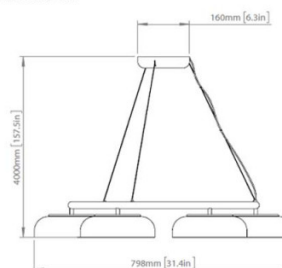

**Dimensions: Blossi 6:**  
 Ø79.8cm  
 Full Height: 400cm  
**Blossi 8:**  
 Ø103cm  
 Shade Height: 11cm  
 Full Height: 400cm  
 Ceiling Canopy: Ø16cm

Blossi 6:

Blossi 8:

For all sales and technical enquiries, please contact: