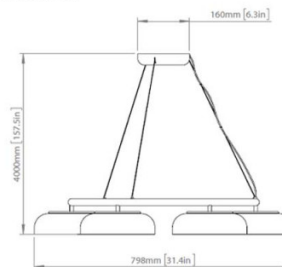

Dimensions: Blossi 6:
 Ø79.8cm
 Full Height: 400cm
Blossi 8:
 Ø103cm
 Shade Height: 11cm
 Full Height: 400cm
 Ceiling Canopy: Ø16cm

Blossi 6:

Blossi 8:

For all sales and technical enquiries, please contact: