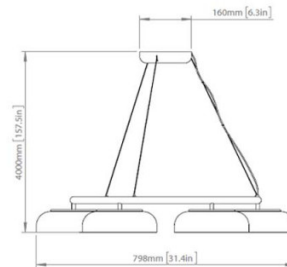

**Dimensions: Blossi 6:**  
 Ø79.8cm  
 Full Height: 400cm  
**Blossi 8:**  
 Ø103cm  
 Shade Height: 11cm  
 Full Height: 400cm  
 Ceiling Canopy: Ø16cm

Blossi 6:

Blossi 8:

For all sales and technical enquiries, please contact: