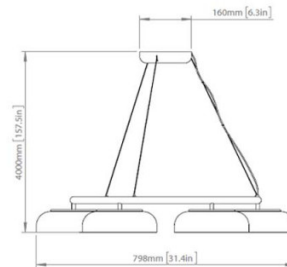

Dimensions: Blossi 6:
 Ø79.8cm
 Full Height: 400cm
Blossi 8:
 Ø103cm
 Shade Height: 11cm
 Full Height: 400cm
 Ceiling Canopy: Ø16cm

Blossi 6:

Blossi 8:

For all sales and technical enquiries, please contact: