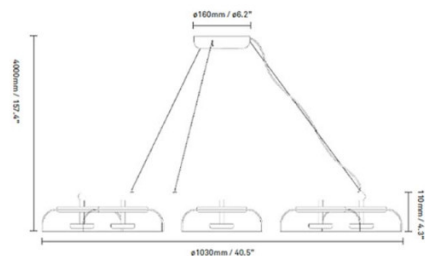

**Dimensions: Blossi 6:**  
 Ø79.8cm  
 Full Height: 400cm  
**Blossi 8:**  
 Ø103cm  
 Shade Height: 11cm  
 Full Height: 400cm  
 Ceiling Canopy: Ø16cm

Blossi 6:

Blossi 8:

For all sales and technical enquiries, please contact: