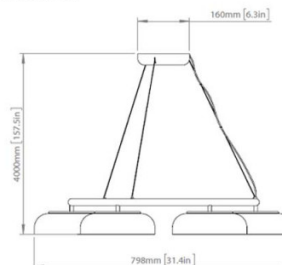

**Dimensions: Blossi 6:**  
 Ø79.8cm  
 Full Height: 400cm  
**Blossi 8:**  
 Ø103cm  
 Shade Height: 11cm  
 Full Height: 400cm  
 Ceiling Canopy: Ø16cm

Blossi 6:

Blossi 8:

For all sales and technical enquiries, please contact: