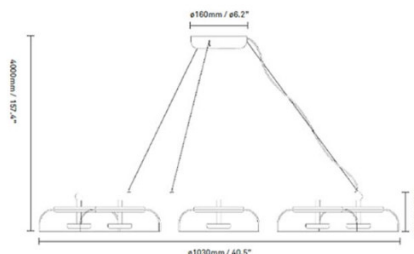

Dimensions: Blossi 6:
 Ø79.8cm
 Full Height: 400cm
Blossi 8:
 Ø103cm
 Shade Height: 11cm
 Full Height: 400cm
 Ceiling Canopy: Ø16cm

Blossi 6:

Blossi 8:

For all sales and technical enquiries, please contact: