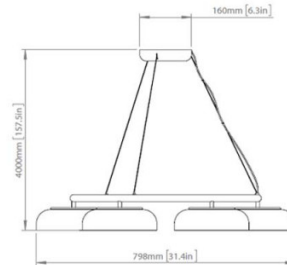

Dimensions: Blossi 6:
 Ø79.8cm
 Full Height: 400cm
Blossi 8:
 Ø103cm
 Shade Height: 11cm
 Full Height: 400cm
 Ceiling Canopy: Ø16cm

Blossi 6:

Blossi 8:

For all sales and technical enquiries, please contact: