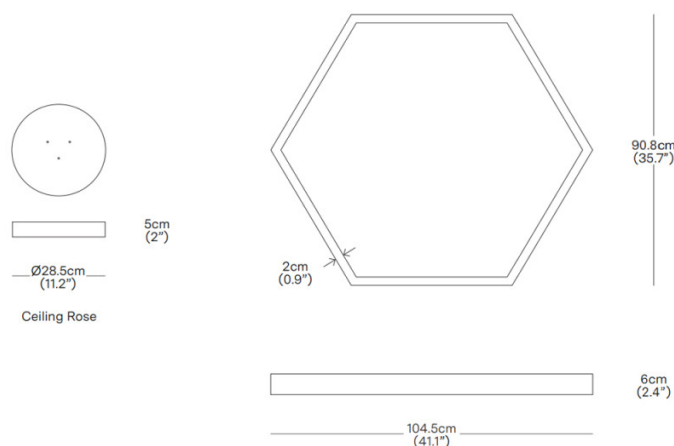

Please note, this product is also available in aluminium and white finishes, please [contact us](#) for further information and pricing.

PRODUCT SPECIFICATION

Light Source: 90W, 2700K, 4725 Lumens

IP Code: 20

Dimming: Dimmable via mains phase dimming.

Dimensions: Shade: Ø104.5cm
 Shade Height: 6cm
 Canopy: Ø28.5cm
 Canopy Height: 5cm

Cable Length: 30-200cm

For all sales and technical enquiries, please contact: