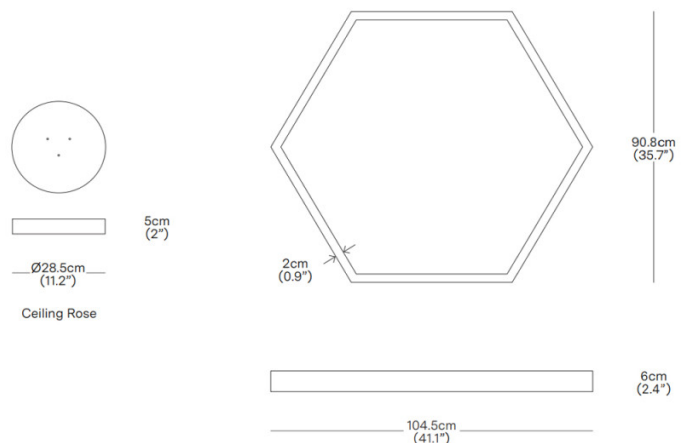

Please note, this product is also available in aluminium and white finishes, please [contact us](#) for further information and pricing.

PRODUCT SPECIFICATION

Light Source: 90W, 2700K, 4725 Lumens

IP Code: 20

Dimming: Dimmable via mains phase dimming.

Dimensions: Shade: Ø104.5cm
 Shade Height: 6cm
 Canopy: Ø28.5cm
 Canopy Height: 5cm

Cable Length: 30-200cm

For all sales and technical enquiries, please contact: