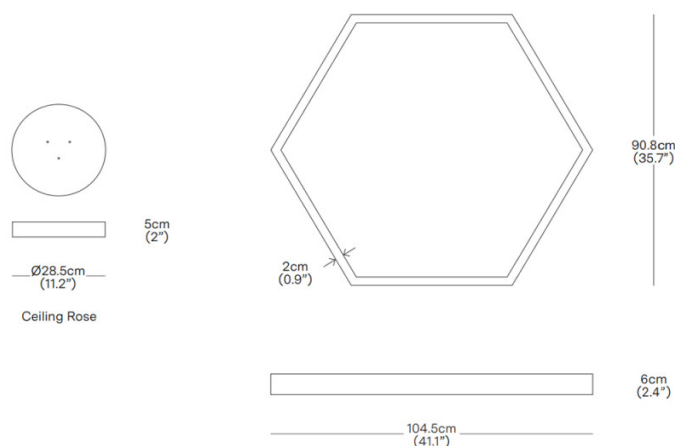

Please note, this product is also available in aluminium and white finishes, please [contact us](#) for further information and pricing.

PRODUCT SPECIFICATION

Light Source: 90W, 2700K, 4725 Lumens

IP Code: 20

Dimming: Dimmable via mains phase dimming.

Dimensions: Shade: Ø104.5cm
 Shade Height: 6cm
 Canopy: Ø28.5cm
 Canopy Height: 5cm

Cable Length: 30-200cm

For all sales and technical enquiries, please contact: