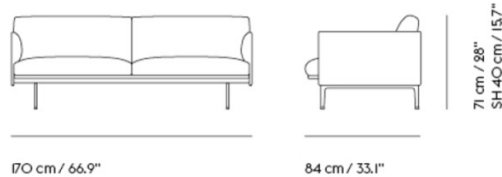

Please [contact us](#) for further information and pricing if you wish to create your own, personalised Outline sofa.

PRODUCT SPECIFICATION

Light Source: 2 Seater

Height: 71cm
Width: 170cm
Depth: 84cm
Seat height: 40cm
Seat depth: 62cm

3 Seater

Height: 71cm
Width: 220cm
Depth: 84cm
Seat height: 40cm
Seat depth: 62cm

2 Seater:

3 Seater:

For all sales and technical enquiries, please contact:

+44 (0)114 263 4266

info@davidvillagelighting.co.uk