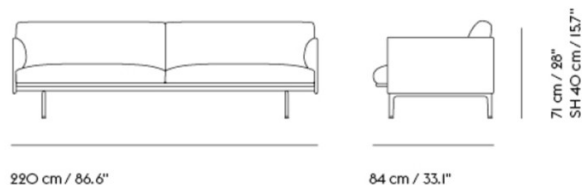

Please [contact us](#) for further information and pricing if you wish to create your own, personalised Outline sofa.

PRODUCT SPECIFICATION

Light Source: 2 Seater

- Height: 71cm
- Width: 170cm
- Depth: 84cm
- Seat height: 40cm
- Seat depth: 62cm

3 Seater

- Height: 71cm
- Width: 220cm
- Depth: 84cm
- Seat height: 40cm
- Seat depth: 62cm

2 Seater:

3 Seater:

For all sales and technical enquiries, please contact:

+44 (0)114 263 4266

info@davidvillagelighting.co.uk