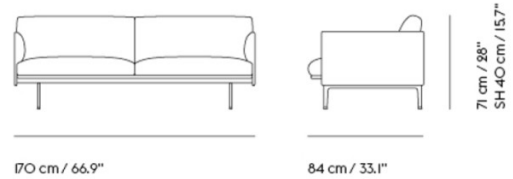

Please [contact us](#) for further information and pricing if you wish to create your own, personalised Outline sofa.

**PRODUCT SPECIFICATION**

**Light Source: 2 Seater**

- Height: 71cm
- Width: 170cm
- Depth: 84cm
- Seat height: 40cm
- Seat depth: 62cm

**3 Seater**

- Height: 71cm
- Width: 220cm
- Depth: 84cm
- Seat height: 40cm
- Seat depth: 62cm

2 Seater:

3 Seater:

**For all sales and technical enquiries, please contact:**

+44 (0)114 263 4266

[info@davidvillagelighting.co.uk](mailto:info@davidvillagelighting.co.uk)