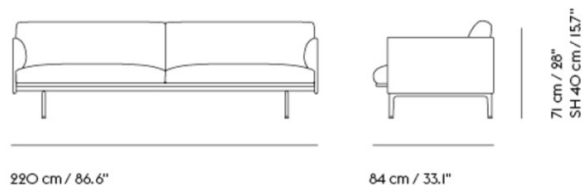

Please [contact us](#) for further information and pricing if you wish to create your own, personalised Outline sofa.

PRODUCT SPECIFICATION

Light Source: 2 Seater

Height: 71cm
Width: 170cm
Depth: 84cm
Seat height: 40cm
Seat depth: 62cm

3 Seater

Height: 71cm
Width: 220cm
Depth: 84cm
Seat height: 40cm
Seat depth: 62cm

2 Seater:

3 Seater:

For all sales and technical enquiries, please contact:

+44 (0)114 263 4266

info@davidvillagelighting.co.uk