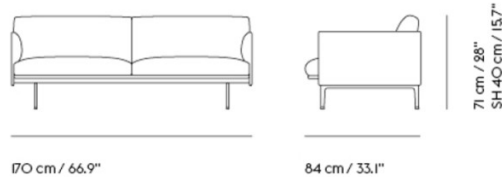

Please [contact us](#) for further information and pricing if you wish to create your own, personalised Outline sofa.

**PRODUCT SPECIFICATION**

**Light Source: 2 Seater**

- Height: 71cm
- Width: 170cm
- Depth: 84cm
- Seat height: 40cm
- Seat depth: 62cm

**3 Seater**

- Height: 71cm
- Width: 220cm
- Depth: 84cm
- Seat height: 40cm
- Seat depth: 62cm

2 Seater:

3 Seater:

**For all sales and technical enquiries, please contact:**

+44 (0)114 263 4266

[info@davidvillagelighting.co.uk](mailto:info@davidvillagelighting.co.uk)