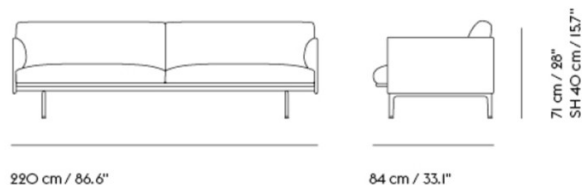

Please [contact us](#) for further information and pricing if you wish to create your own, personalised Outline sofa.

**PRODUCT SPECIFICATION**

**Light Source: 2 Seater**

- Height: 71cm
- Width: 170cm
- Depth: 84cm
- Seat height: 40cm
- Seat depth: 62cm

**3 Seater**

- Height: 71cm
- Width: 220cm
- Depth: 84cm
- Seat height: 40cm
- Seat depth: 62cm

2 Seater:

3 Seater:

**For all sales and technical enquiries, please contact:**

+44 (0)114 263 4266

[info@davidvillagelighting.co.uk](mailto:info@davidvillagelighting.co.uk)