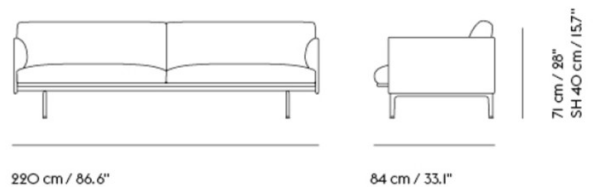

Please [contact us](#) for further information and pricing if you wish to create your own, personalised Outline sofa.

**PRODUCT SPECIFICATION**

**Light Source: 2 Seater**

- Height: 71cm
- Width: 170cm
- Depth: 84cm
- Seat height: 40cm
- Seat depth: 62cm

**3 Seater**

- Height: 71cm
- Width: 220cm
- Depth: 84cm
- Seat height: 40cm
- Seat depth: 62cm

2 Seater:

3 Seater:

**For all sales and technical enquiries, please contact:**

+44 (0)114 263 4266

[info@davidvillagelighting.co.uk](mailto:info@davidvillagelighting.co.uk)