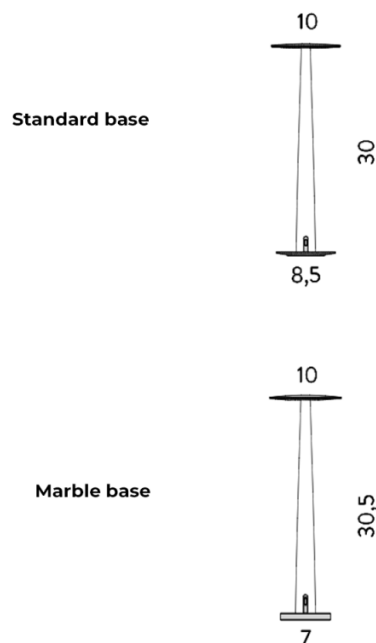

### PRODUCT SPECIFICATION

**Light Source:** 1.8W, 2700K, 190 Lumens

**IP Code:** 20

**Dimming:** Integrated dimmer on product

**Dimensions:** **Standard base**

Height: 30cm  
Diameter: ø 10cm  
Base: ø 8.5cm

**Marble base**

Height: 30.5cm  
Diameter: ø 10cm  
Base: 7cm

**For all sales and technical enquiries, please contact:**

+44 (0)114 263 4266

info@davidvillagelighting.co.uk

www.davidvillagelighting.co.uk