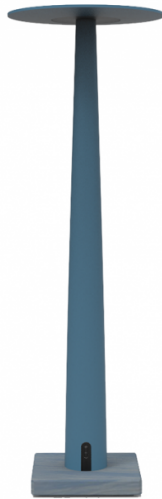

# NEMO

LA10856

## Nemo Lighting Portofino LED Portable Lamp

SOURCE: <https://www.davidvillagelighting.co.uk/product/Nemo-Lighting-Portofino-LED-Portable-Lamp/10001289>

### PRODUCT DESCRIPTION

**Designer:** Valerio Sommella

### Nemo Lighting Portofino LED Table Lamp

Nemo Lighting Portofino table lamp is a sleek, smart and lightweight table lamp. The modern and adaptable design emits an indirect, defused glow downwards onto the table creating a halo cast. The designer responsible for this innovative table lamp is Valerio Sommella.