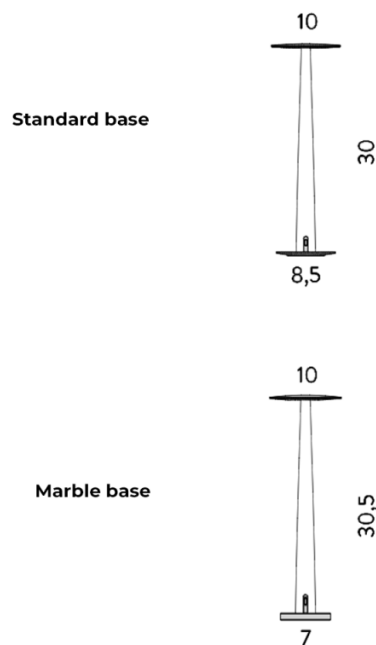

### PRODUCT SPECIFICATION

**Light Source:** 1.8W, 2700K, 190 Lumens

**IP Code:** 20

**Dimming:** Integrated dimmer on product

**Dimensions:** **Standard base**

Height: 30cm  
Diameter: ø 10cm  
Base: ø 8.5cm

**Marble base**

Height: 30.5cm  
Diameter: ø 10cm  
Base: 7cm

**For all sales and technical enquiries, please contact:**

+44 (0)114 263 4266

info@davidvillagelighting.co.uk

www.davidvillagelighting.co.uk