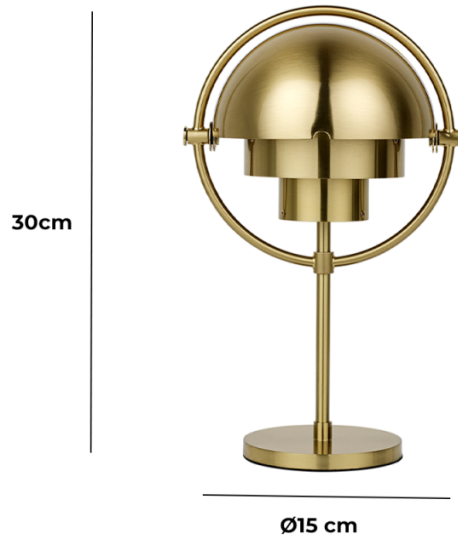

GUBI 

Gubi Multi-Lite Portable Lamp

LA3703P

SOURCE: <https://www.davidvillagelighting.co.uk/product/Gubi-Multi-Lite-Portable-Lamp/10001256>

PRODUCT DESCRIPTION

Designer: Louis Weisdorf

Gubi Multi-Lite Portable

Redefining flexibility, the Gubi Multi-Lite Portable Lamp is a modern reinterpretation of Louis Weisdorf’s iconic 1972 design. This compact, rechargeable lamp features a sleek metal ring that doubles as a handle, offering portability and convenience. The quarter-sphere shades maintain the original Multi-Lite concept, allowing directional lighting tailored to any environment.

Ideal for both indoor and outdoor use, the portable lamp includes a touch-activated dimmer with three settings to create the perfect atmosphere. Available in elegant finishes like brass or chrome, paired with contemporary hues, this lamp is both stylish and practical. It’s an excellent choice for alfresco evenings, reading nooks, or accent lighting. The Multi-Lite Portable Lamp combines innovation and design heritage, offering a unique blend of form and function. Lightweight and versatile, it seamlessly adapts to your lifestyle.

PRODUCT SPECIFICATION

- Light Source:** 1 x Max 1.6W G4 LED (Included)
- IP Code:** 44
- Dimming:** In-line on/off switch included on product.
- Dimensions:** Shade: Ø15cm
Height: 30cm

Cable Length: 200cm