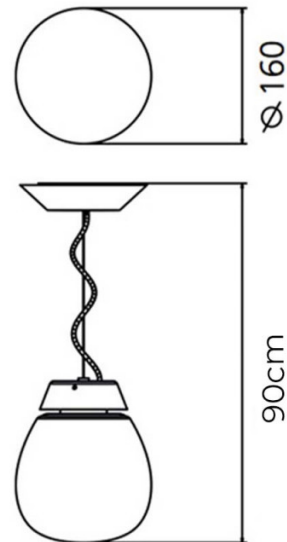

## PRODUCT SPECIFICATION

**Light Source:** 11W, 3000K, 567 Lumens

**IP Code:** 20

**Dimming:** Non-Dimmable.

**Dimensions:** Ø16cm  
Drop Height: 90cm

**For all sales and technical enquiries, please contact:**