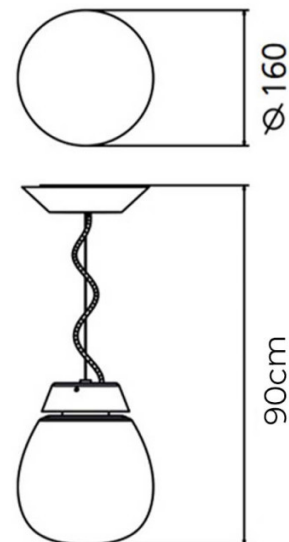

Designer: Carlotta de Bevilacqua & Paola di Arianello

Empatia Suspension by Artemide

**Ex-Display, signs of wear and tear. Boxed in non-original packaging.
1 x Available.**

Empatia lights were born through the amalgamation of Artemide's technological know-how and the tradition of glass-blowing. The use of glass as a mean of expression, a form of art into every day items, accumulated high interest. As a result, a co-operation between master glass blowers was created, who wished to completely tame the plasticity of Venetian glass. Thus, they would learn how to find the perfect balance between density, transparency and light. Once the perfect balance is found, a light is emitted with no glare and no loss of efficiency.

PRODUCT SPECIFICATION

Light Source: 11W, 3000K, 567 Lumens

IP Code: 20

Dimming: Non-Dimmable.

Dimensions: Ø16cm
Drop Height: 90cm

For all sales and technical enquiries, please contact:

+44 (0)114 263 4266

info@davidvillagelighting.co.uk