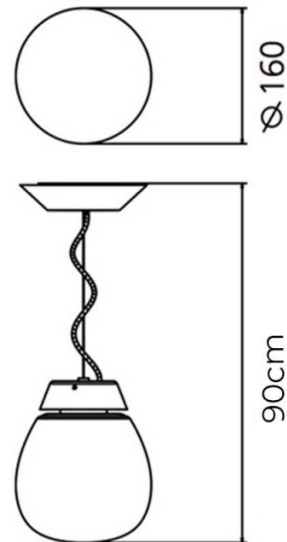

PRODUCT SPECIFICATION

Light Source: 11W, 3000K, 567 Lumens

IP Code: 20

Dimming: Non-Dimmable.

Dimensions: Ø16cm
Drop Height: 90cm

For all sales and technical enquiries, please contact:

+44 (0)114 263 4266

info@davidvillagelighting.co.uk