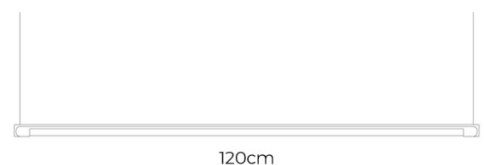

MUUTO

Muuto Fine LED Suspension

LA10842

SOURCE: <https://www.davidvillagelighting.co.uk/product/Muuto-Fine-LED-Suspension/10001249>

PRODUCT DESCRIPTION

Designer: TAF Studio

Fine Suspension Lamp by Muuto

Designed by TAF Studio, the Muuto Fine Suspension is a modern take on a more classic tubular lighting solution, featuring an LED light source that is housed within a plastic diffuser. Utilising refined detailing and available in three sleek finishes, the Muuto Fine can be used either as a general light or as a task light with a 320-degree beam angle.

This suspension light can be installed either horizontally or vertically and is exceptional when displayed individually as well as in groups or clusters, the Fine Suspension can easily adapt to a range of interiors. It offers the choice between three sizes, all varying in length all harnessing an industrial minimalistic style. Perfect over a kitchen island, a counter, a dining table or to illuminate darker corners of a living space, TAF Studio has designed a suspension lamp with dining and living spaces in mind.

PRODUCT SPECIFICATION

Light Source: **Small:** 13W, 2700K, 620 Lumens
Medium: 17W, 2700K, 950 Lumens
Large: 21W, 2700K, 1200 Lumens

IP Code: 20

Dimming: Dimmable via main phase dimming.

Dimensions: Small:
 Width: 60cm

Medium:
 Width: 90cm

Large:
 Width: 120cm

Drop Height: 400cm

Small:

Medium:

Large:

For all sales and technical enquiries, please contact:

+44 (0)114 263 4266