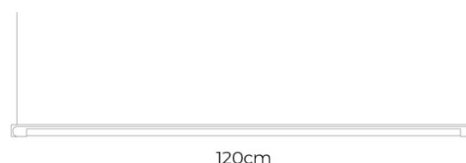

This suspension light can be installed either horizontally or vertically and is exceptional when displayed individually as well as in groups or clusters, the Fine Suspension can easily adapt to a range of interiors. It offers the choice between three sizes, all varying in length all harnessing an industrial minimalistic style. Perfect over a kitchen island, a counter, a dining table or to illuminate darker corners of a living space, TAF Studio has designed a suspension lamp with dining and living spaces in mind.

PRODUCT SPECIFICATION

Light Source: **Small:** 13W, 2700K, 620 Lumens
Medium: 17W, 2700K, 950 Lumens
Large: 21W, 2700K, 1200 Lumens

IP Code: 20

Dimming: Dimmable via main phase dimming.

Dimensions: **Small:**
 Width: 60cm

Medium:
 Width: 90cm

Large:
 Width: 120cm

Drop Height: 400cm

Small:

60cm

Medium:

90cm

Large: