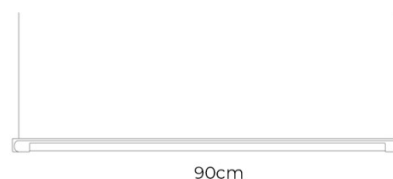

PRODUCT SPECIFICATION

Light Source: **Small:** 13W, 2700K, 620 Lumens
Medium: 17W, 2700K, 950 Lumens
Large: 21W, 2700K, 1200 Lumens

IP Code: 20

Dimming: Dimmable via main phase dimming.

Dimensions: **Small:**
 Width: 60cm

Medium:
 Width: 90cm

Large:
 Width: 120cm

Drop Height: 400cm

Small:

60cm

Medium:

90cm

Large: