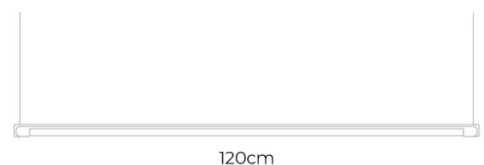

**Dimensions: Small:**  
 Width: 60cm

**Medium:**  
 Width: 90cm

**Large:**  
 Width: 120cm

Drop Height: 400cm

Small:

Medium:

Large:

**For all sales and technical enquiries, please contact:**