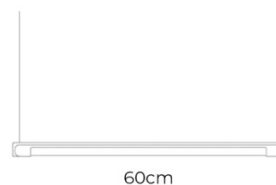

PRODUCT SPECIFICATION

Light Source: **Small:** 13W, 2700K, 620 Lumens
Medium: 17W, 2700K, 950 Lumens
Large: 21W, 2700K, 1200 Lumens

IP Code: 20

Dimming: Dimmable via main phase dimming.

Dimensions: **Small:**
 Width: 60cm

Medium:
 Width: 90cm

Large:
 Width: 120cm

Drop Height: 400cm

Small:

60cm

Medium:

90cm

Large: