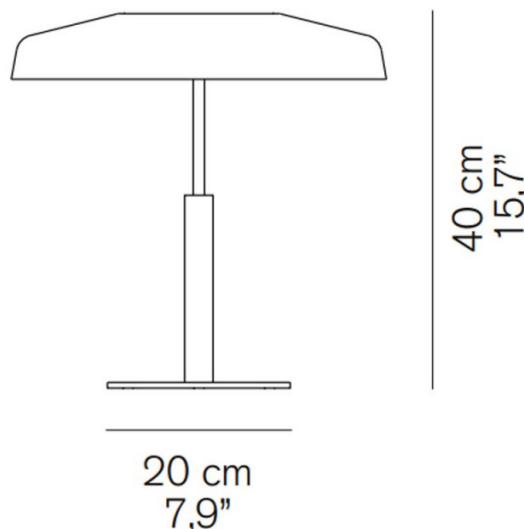

## PRODUCT SPECIFICATION

- Light Source:** 13W, 2700K, 1700 Lumens
- IP Code:** 20
- Dimming:** In-line dimmer included on cable
- Dimensions:** Base diameter: Ø 20cm  
Height: 40cm

**For all sales and technical enquiries, please contact:**