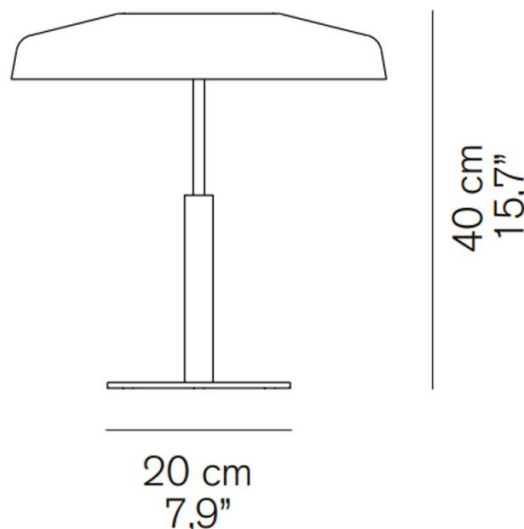

Perfect for use on bedside tables, coffee tables, or desks, the Dora Table Lamp is both stylish and functional. Its thoughtful design includes a dimmer switch located on the cable, allowing for adjustable lighting to suit any mood or setting. Whether in a retro-inspired room or a minimalist modern interior, this lamp adds a refined touch to your space.

PRODUCT SPECIFICATION

Light Source: 13W, 2700K, 1700 Lumens

IP Code: 20

Dimming: In-line dimmer included on cable.

Dimensions: Shade: Ø40cm
Height: 40cm
Base: Ø20cm

For all sales and technical enquiries, please contact: