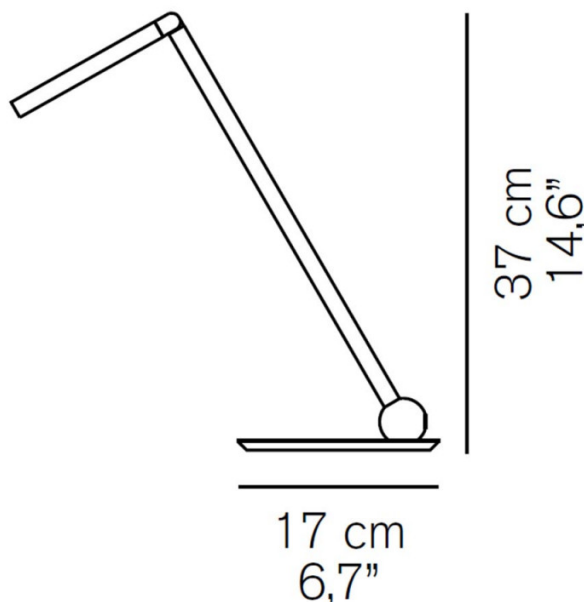

Oluce Calamaio LED Table Lamp

LA10838

SOURCE: <https://www.davidvillagelighting.co.uk/product/Oluce-Calamaio-LED-Table-Lamp/10001239>

PRODUCT DESCRIPTION

Designer: Cervellieri Di Lorenzo Montini

Oluce Calamaio LED Table Lamp

Oluce Calamaio LED Table Lamp is the perfect desk companion, featuring a design that combines extreme minimalism and freedom of movement. Calamaio was designed by the infamous Cervellieri De Lorenzo Montini in 2023. The structure consists of two cylindrical stems that are connected to a round base via an adjustable sphere. Thoughtfully designed, the LED light source is positioned at the end of the lamp, creating a pinpoint light beam that can be angled to reach wherever you need it most. The adjustability of the Oluce Calamaio is what makes it such an exceptional addition to your workspace.

PRODUCT SPECIFICATION

- Light Source:** 3W, 2700K, 250 Lumens
- IP Code:** 20
- Dimming:** In line on/off switch included on the cable
- Dimensions:** Height: 37cm
Base Depth: 17cm

For all sales and technical enquiries, please contact: