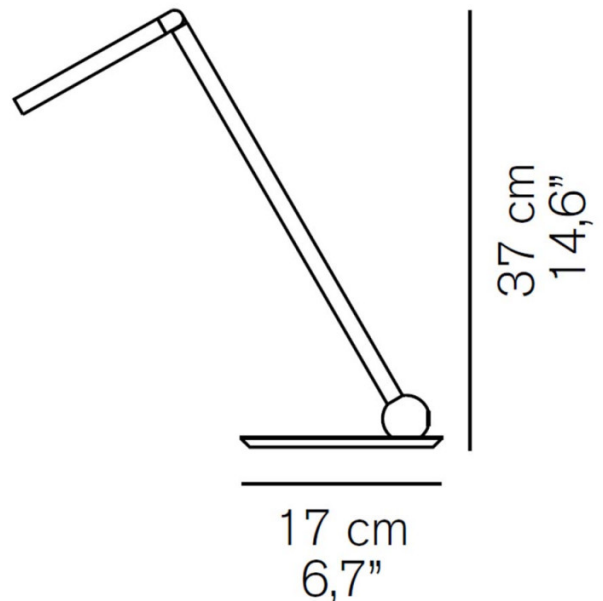

### Oluce Calamaio LED Table Lamp

The Oluce Calamaio LED Table Lamp is a masterclass in functional design, offering precise illumination and adjustable positioning. Created by Cervellieri, Di Lorenzo, and Montini in 2023, this desk lamp features a pair of sleek cylindrical stems connected to a spherical joint that allows for 360-degree rotation. The adjustable head, mounted on a pivot, directs the LED light beam exactly where it is needed, making it an excellent choice for workspaces, studies, or reading nooks. With its integrated LED source, the Calamaio provides energy-efficient, warm light with a 2700K colour temperature, ensuring both comfort and clarity.

## PRODUCT SPECIFICATION

- Light Source:** 3W, 2700K, 250 Lumens
- IP Code:** 20
- Dimming:** In-line on/off switch included on the cable.
- Dimensions:** Height: 37cm  
Base Depth: 17cm

**For all sales and technical enquiries, please contact:**