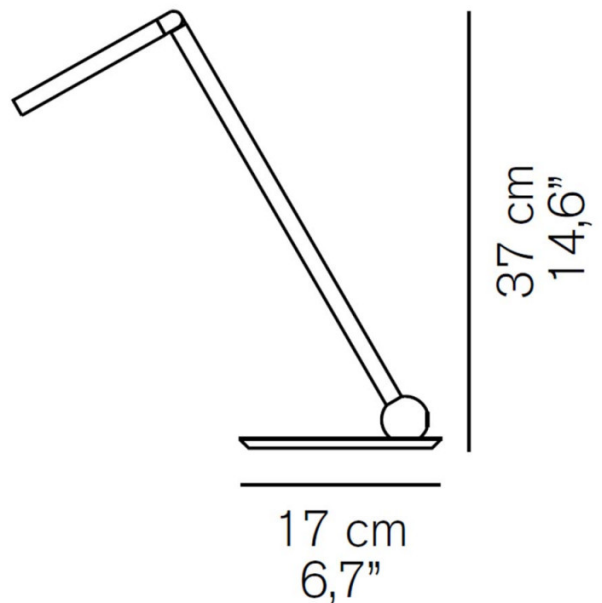

### Oluce Calamaio LED Table Lamp

Oluce Calamaio LED Table Lamp is the perfect desk companion, featuring a design that combines extreme minimalism and freedom of movement. Calamaio was designed by the infamous Cervellieri De Lorenzo Montini in 2023. The structure consists of two cylindrical stems that are connected to a round base via an adjustable sphere. Thoughtfully designed, the LED light source is positioned at the end of the lamp, creating a pinpoint light beam that can be angled to reach wherever you need it most. The adjustability of the Oluce Calamaio is what makes it such an exceptional addition to your workspace.

## PRODUCT SPECIFICATION

- Light Source:** 3W, 2700K, 250 Lumens
- IP Code:** 20
- Dimming:** In line on/off switch included on the cable
- Dimensions:** Height: 37cm  
Base Depth: 17cm

**For all sales and technical enquiries, please contact:**