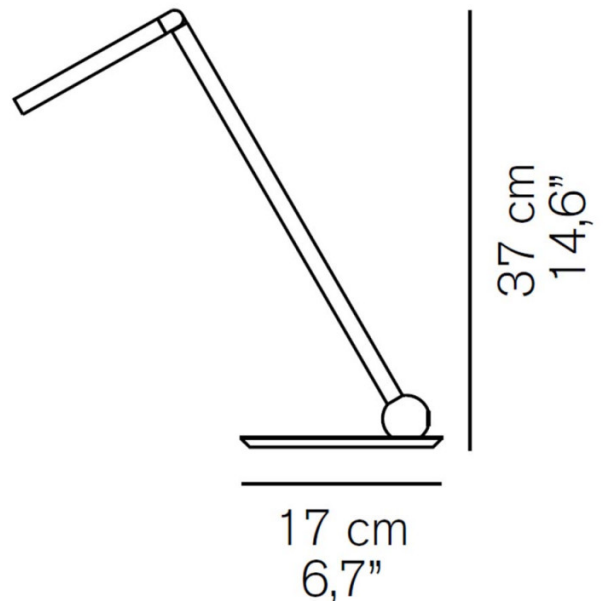

Oluce Calamaio LED Table Lamp

LA10838

SOURCE: <https://www.davidvillagelighting.co.uk/product/Oluce-Calamaio-LED-Table-Lamp/10001239>

PRODUCT DESCRIPTION

Designer: Cervellieri, Di Lorenzo, Montini

Oluce Calamaio LED Table Lamp

The Oluce Calamaio LED Table Lamp is a masterclass in functional design, offering precise illumination and adjustable positioning. Created by Cervellieri, Di Lorenzo, and Montini in 2023, this desk lamp features a pair of sleek cylindrical stems connected to a spherical joint that allows for 360-degree rotation. The adjustable head, mounted on a pivot, directs the LED light beam exactly where it is needed, making it an excellent choice for workspaces, studies, or reading nooks. With its integrated LED source, the Calamaio provides energy-efficient, warm light with a 2700K colour temperature, ensuring both comfort and clarity.

PRODUCT SPECIFICATION

- Light Source:** 3W, 2700K, 250 Lumens
- IP Code:** 20
- Dimming:** In-line on/off switch included on the cable.
- Dimensions:** Height: 37cm
Base Depth: 17cm

For all sales and technical enquiries, please contact: