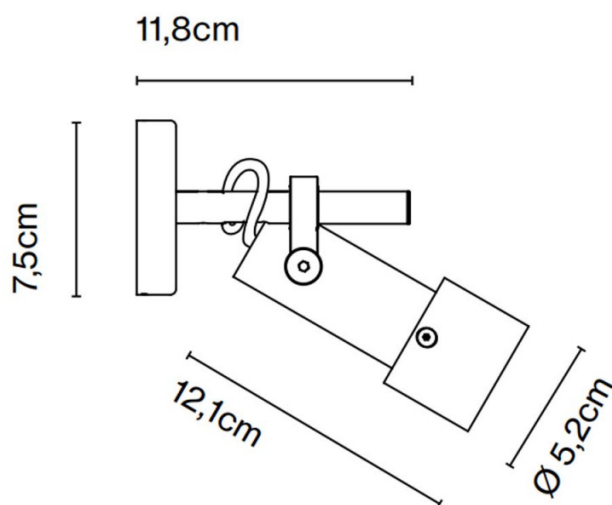

Marset Palosanto LED Exterior Wall Light

The Marset Palosanto LED Wall Light is a sleek and functional lighting solution for outdoor spaces, in both residential and commercial settings. Palosanto offers a directional light that can be manually rotated by up to 360 degrees. The exterior wall light also features a honeycombed grille which not only prevents any glare but also reflects the light source throughout the head of the light and allows some to escape via the back of the structure, this provides a subtle ambient indirect illumination. This glare cell comes included with the Palosanto Wall Light, but can be removed.

PRODUCT SPECIFICATION

Light Source:	With Glare Cell: 2.1W, 2700K, 128.5 Lumens Without Glare Cell: 2.1W, 2700K, 174.37 Lumens
IP Code:	65
Dimming:	Dimmable via Triac dimming.
Dimensions:	Ø5.2cm Depth: 11.8cm Length: 12.1cm Wall Mount Height: 7.5cm