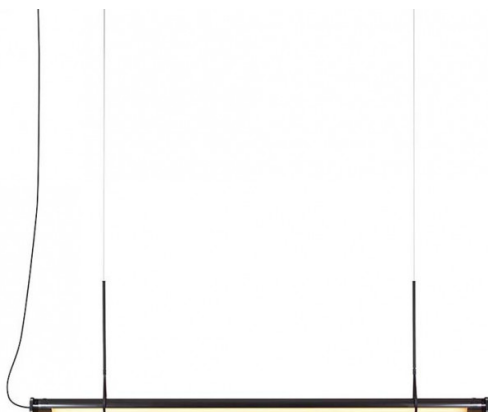

marset

Marset Fris LED Suspension

LA10833

SOURCE: <https://www.davidvillagelighting.co.uk/product/Marset-Fris-LED-Suspension/10001230>

PRODUCT DESCRIPTION

Designer: Joan Gaspar

Marset Fris LED Suspension

The Marset Fris Suspension provides a versatile directional light, perfect for dining spaces. Fris consists of a slender glass tube which conceals the LED light source, this tube is held in place by the suspension strap, which leaves enough space for the tube to be rotated. This permits you to easily adjust the direction of the illumination, providing you with an indirect uplight or a more direct downlight. Through the transparent glass, you are able to perceive the lamp's interior, which consists of two profiles: one includes the light source and the other acts as a parabola, projecting a crisp, intense light.

Fris offers a functional design that can adapt to a wide range of interiors, whilst providing glare-free illumination, no matter which direction you decide to display it. Although they add a touch of contemporary sophistication to your space when displayed individually, this lighting solution can also be used to compose light structures; easily join a set of lamps by means of different assembly and hanging accessories. The multiple Fris can be placed horizontally, in line, or one on top of the other, creating intersections of light.

The Marset Fris can also be provided with a colour temperature of 2700K, please [contact us](#) for more information and pricing.

PRODUCT SPECIFICATION

Light Source: **Small:** 29.4W, 3000K, 3570 Lumens
Large: 42W, 3000K, 5100 Lumens

IP Code: 20

Dimming: Dimmable via Triac dimming systems

Dimensions: Small:
Ø6cm
Length: 155cm

Large:
Ø6cm
Length: 215cm

Power Supply:
Length: 31cm
Width: 9cm
Depth: 4cm

Minimum Drop Height: 47cm
Maximum Drop Height: 247cm