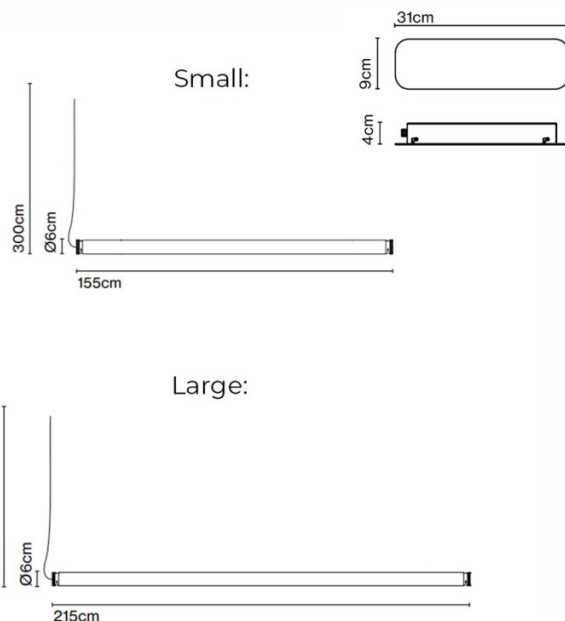

The Marset Fris can also be provided with a colour temperature of 2700K, please [contact us](#) for more information and pricing.

PRODUCT SPECIFICATION

Light Source: **Small:** 29.4W, 3000K, 3570 Lumens
Large: 42W, 3000K, 5100 Lumens

IP Code: 20

Dimming: Dimmable via Triac dimming systems

Dimensions: Small:
Ø6cm
Length: 155cm

Large:
Ø6cm
Length: 215cm

Power Supply:
Length: 31cm
Width: 9cm
Depth: 4cm

Minimum Drop Height: 47cm
Maximum Drop Height: 247cm